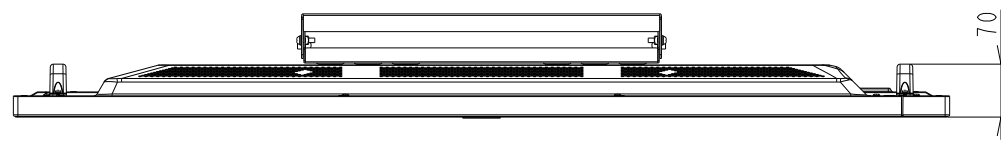

# V554Q OUTLINE WITH ST-TM50

傾斜時

UNIT	mm
MODEL	V554Q with ST-TM50
SCALE	1/10
NEC Display Solutions 2019/01/15	