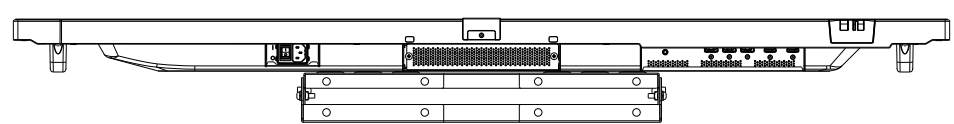

# V554Q OUTLINE WITH ST-TM50

傾斜時

UNIT	mm
MODEL	V554Q with ST-TM50
SCALE	1/10
NEC Display Solutions 2019/01/15	