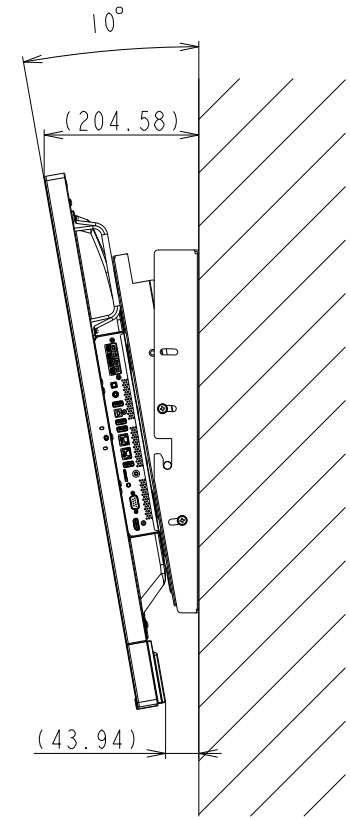

# V554Q OUTLINE WITH ST-TM50

傾斜時

UNIT	mm
MODEL	V554Q with ST-TM50
SCALE	1/10
NEC Display Solutions 2019/01/15	