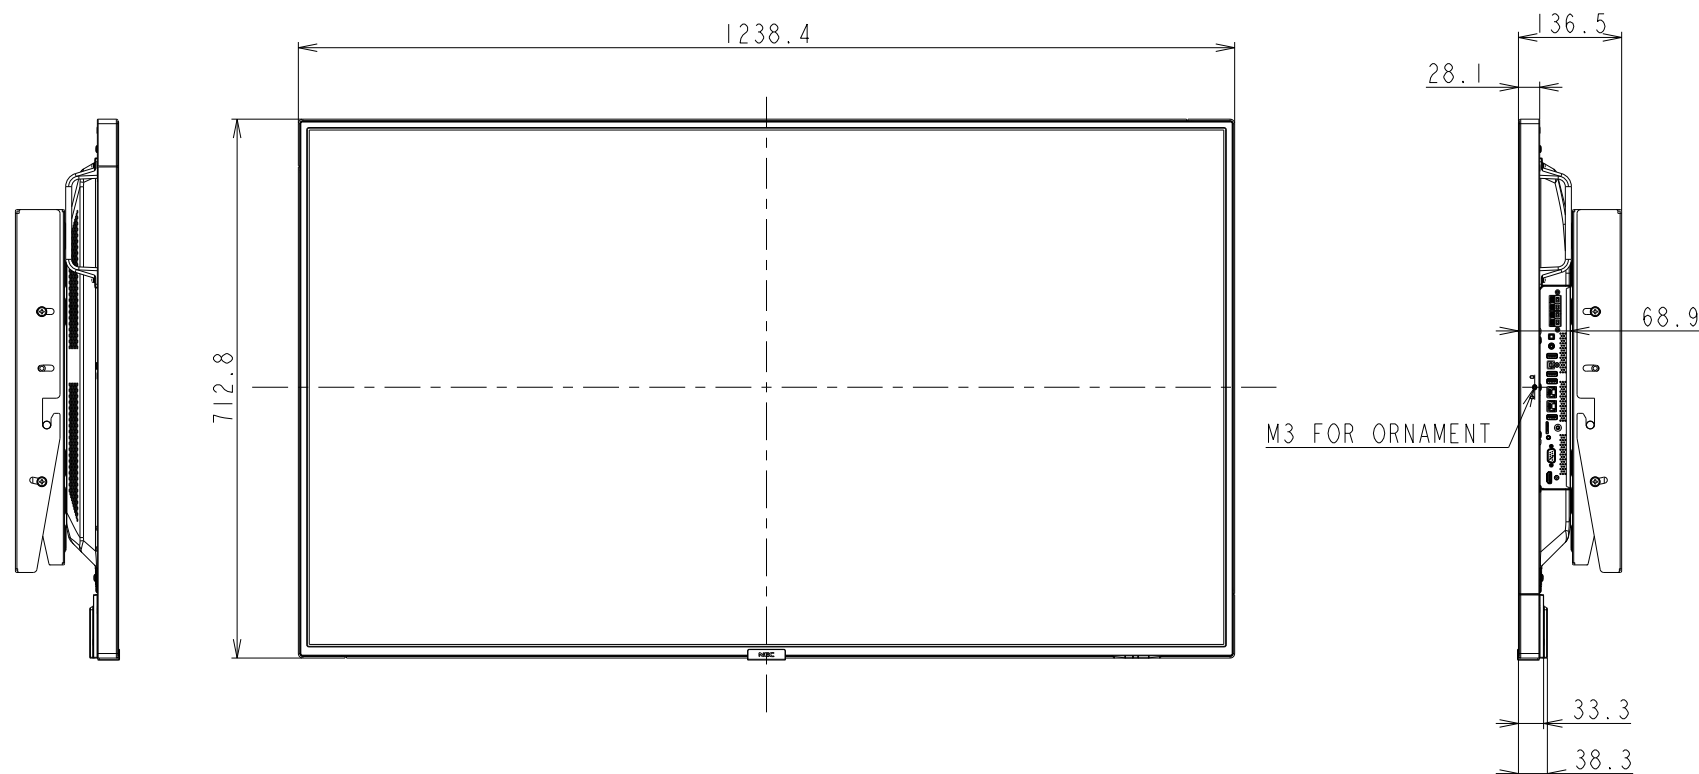

# V554Q OUTLINE WITH ST-TM50

傾斜時

UNIT	mm
MODEL	V554Q with ST-TM50
SCALE	1/10
NEC Display Solutions 2019/01/15	