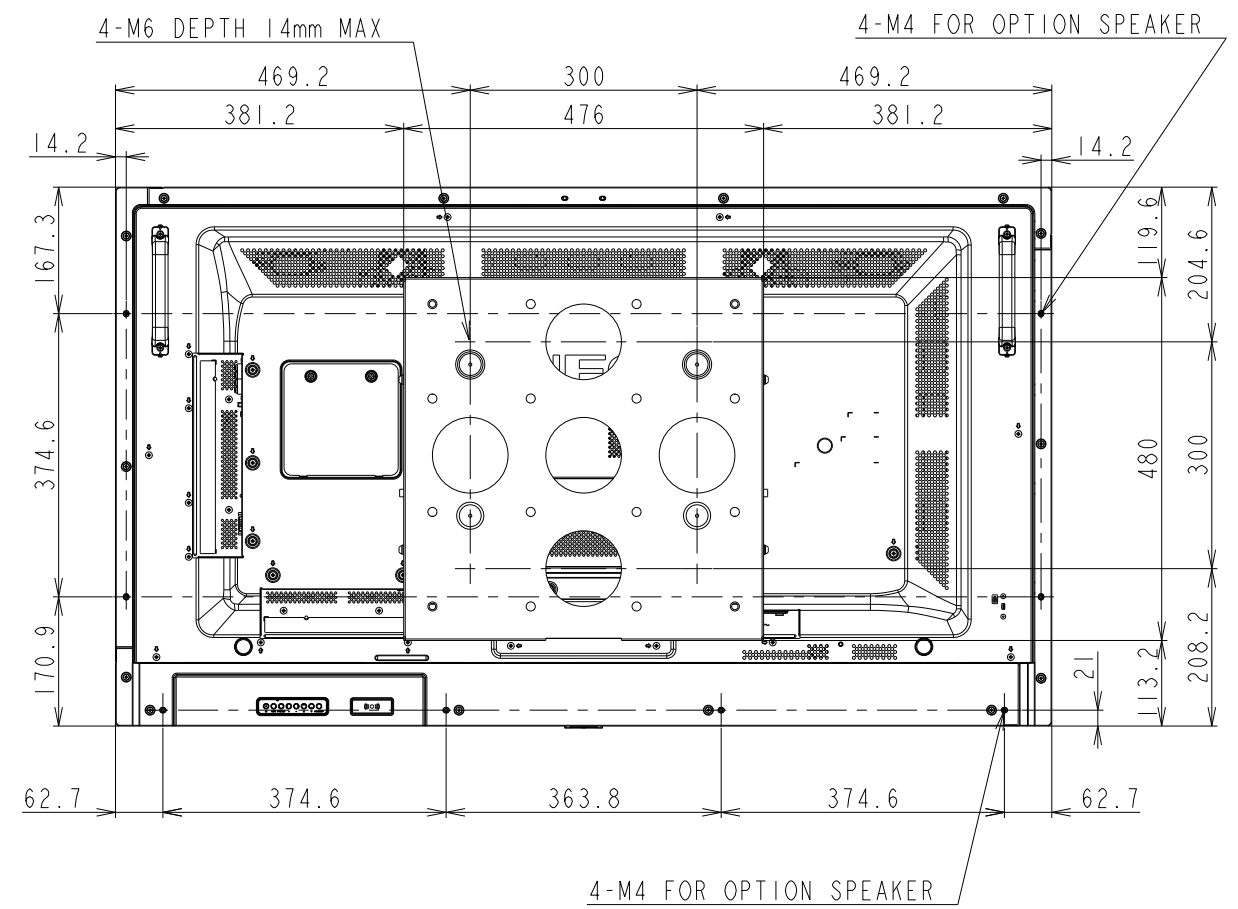

# V554Q OUTLINE WITH ST-TM50

傾斜時

UNIT	mm
MODEL	V554Q with ST-TM50
SCALE	1/10
NEC Display Solutions 2019/01/15	