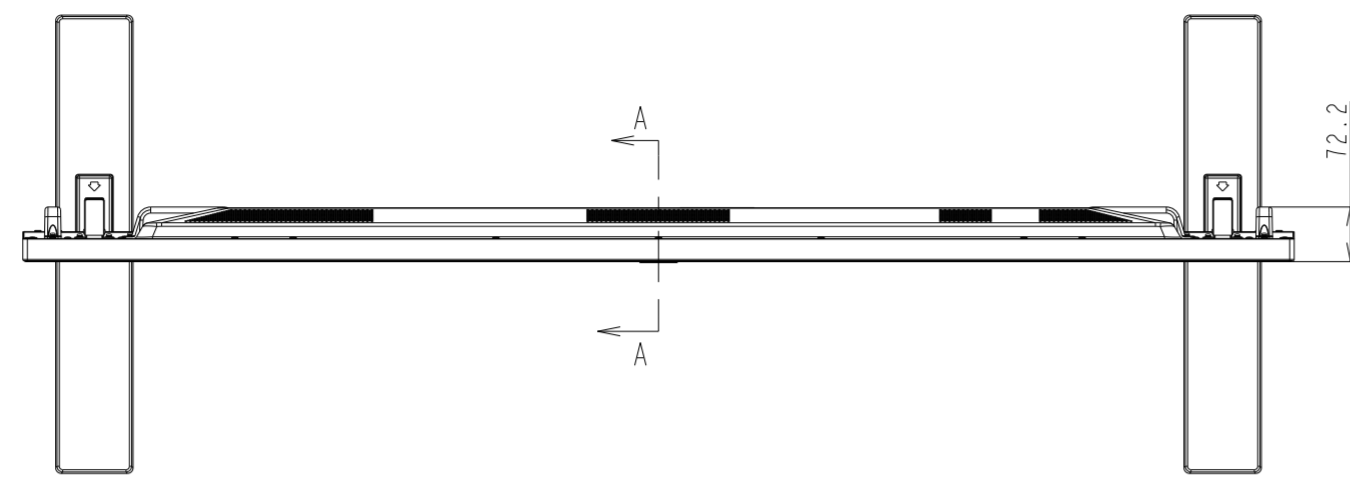

V754Q OUTLINE WITH ST-801

UNIT	mm
MODEL	V754Q
SCALE	1/10
NEC Display Solutions 2018/04/13	