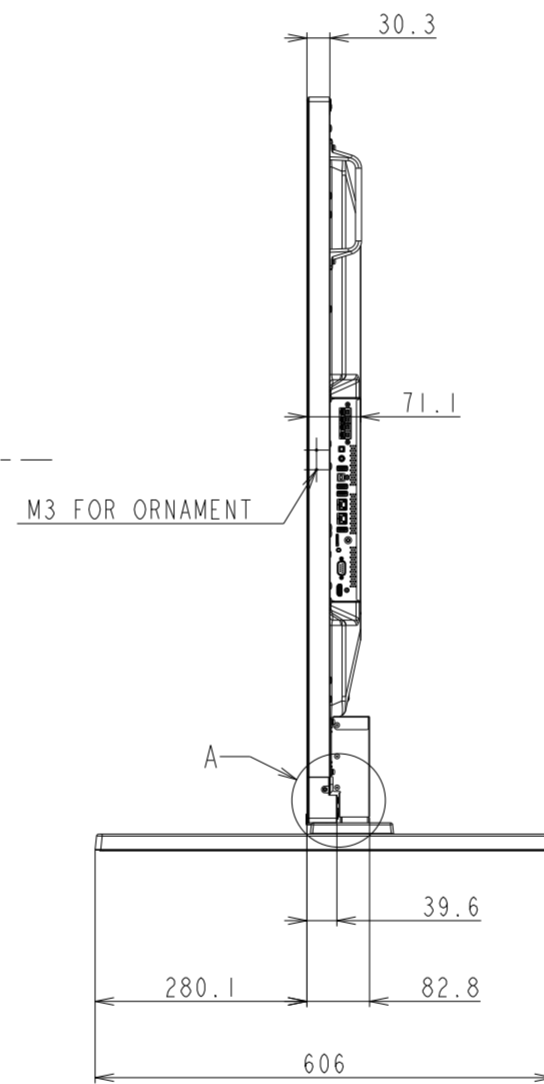

V754Q OUTLINE WITH ST-801

UNIT	mm
MODEL	V754Q
SCALE	1/10
NEC Display Solutions 2018/04/13	