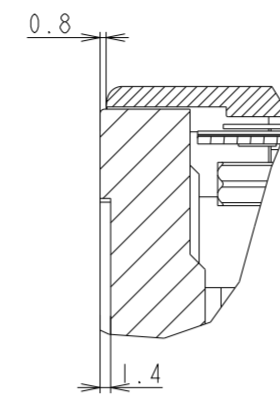

V754Q OUTLINE WITH ST-801

UNIT	mm
MODEL	V754Q
SCALE	1/10
NEC Display Solutions 2018/04/13	