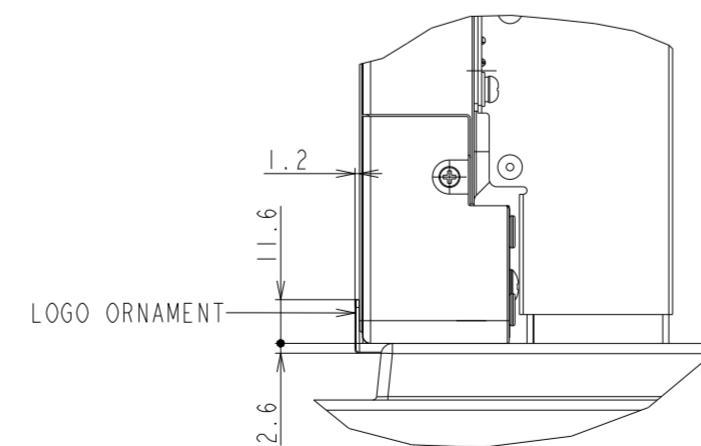

V754Q OUTLINE WITH ST-801

UNIT	mm
MODEL	V754Q
SCALE	1/10
NEC Display Solutions 2018/04/13	