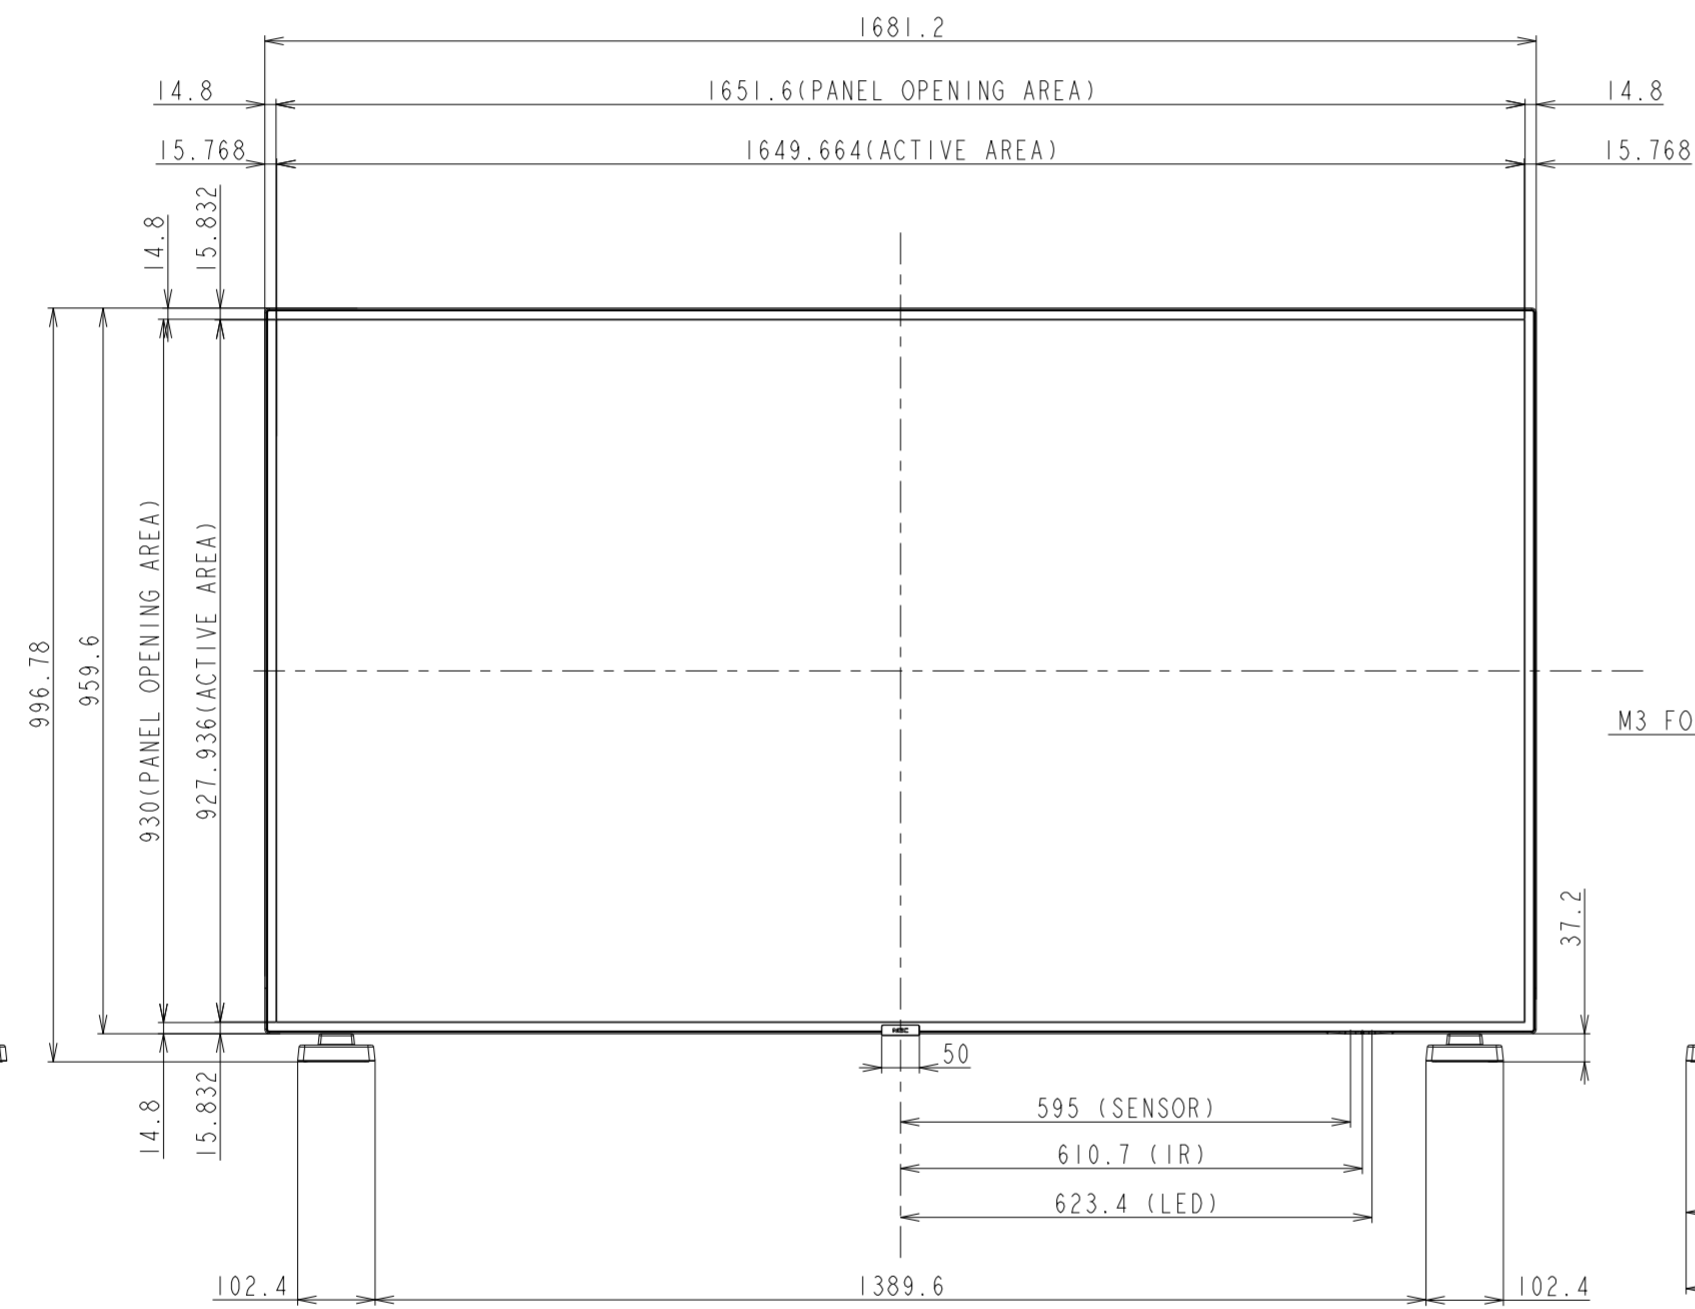

V754Q OUTLINE WITH ST-801

UNIT	mm
MODEL	V754Q
SCALE	1/10
NEC Display Solutions 2018/04/13	