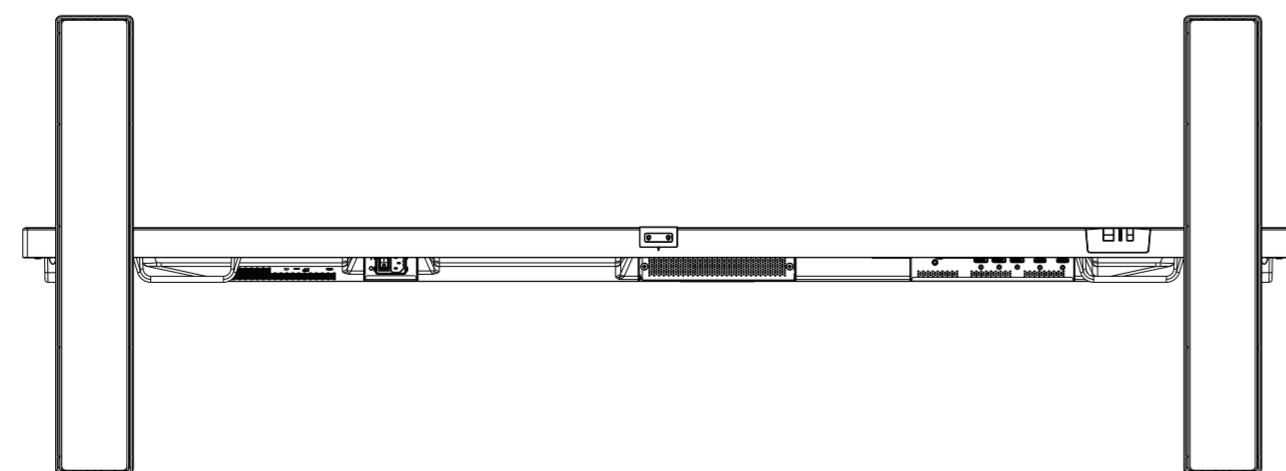

V754Q OUTLINE WITH ST-801

UNIT	mm
MODEL	V754Q
SCALE	1/10
NEC Display Solutions 2018/04/13	