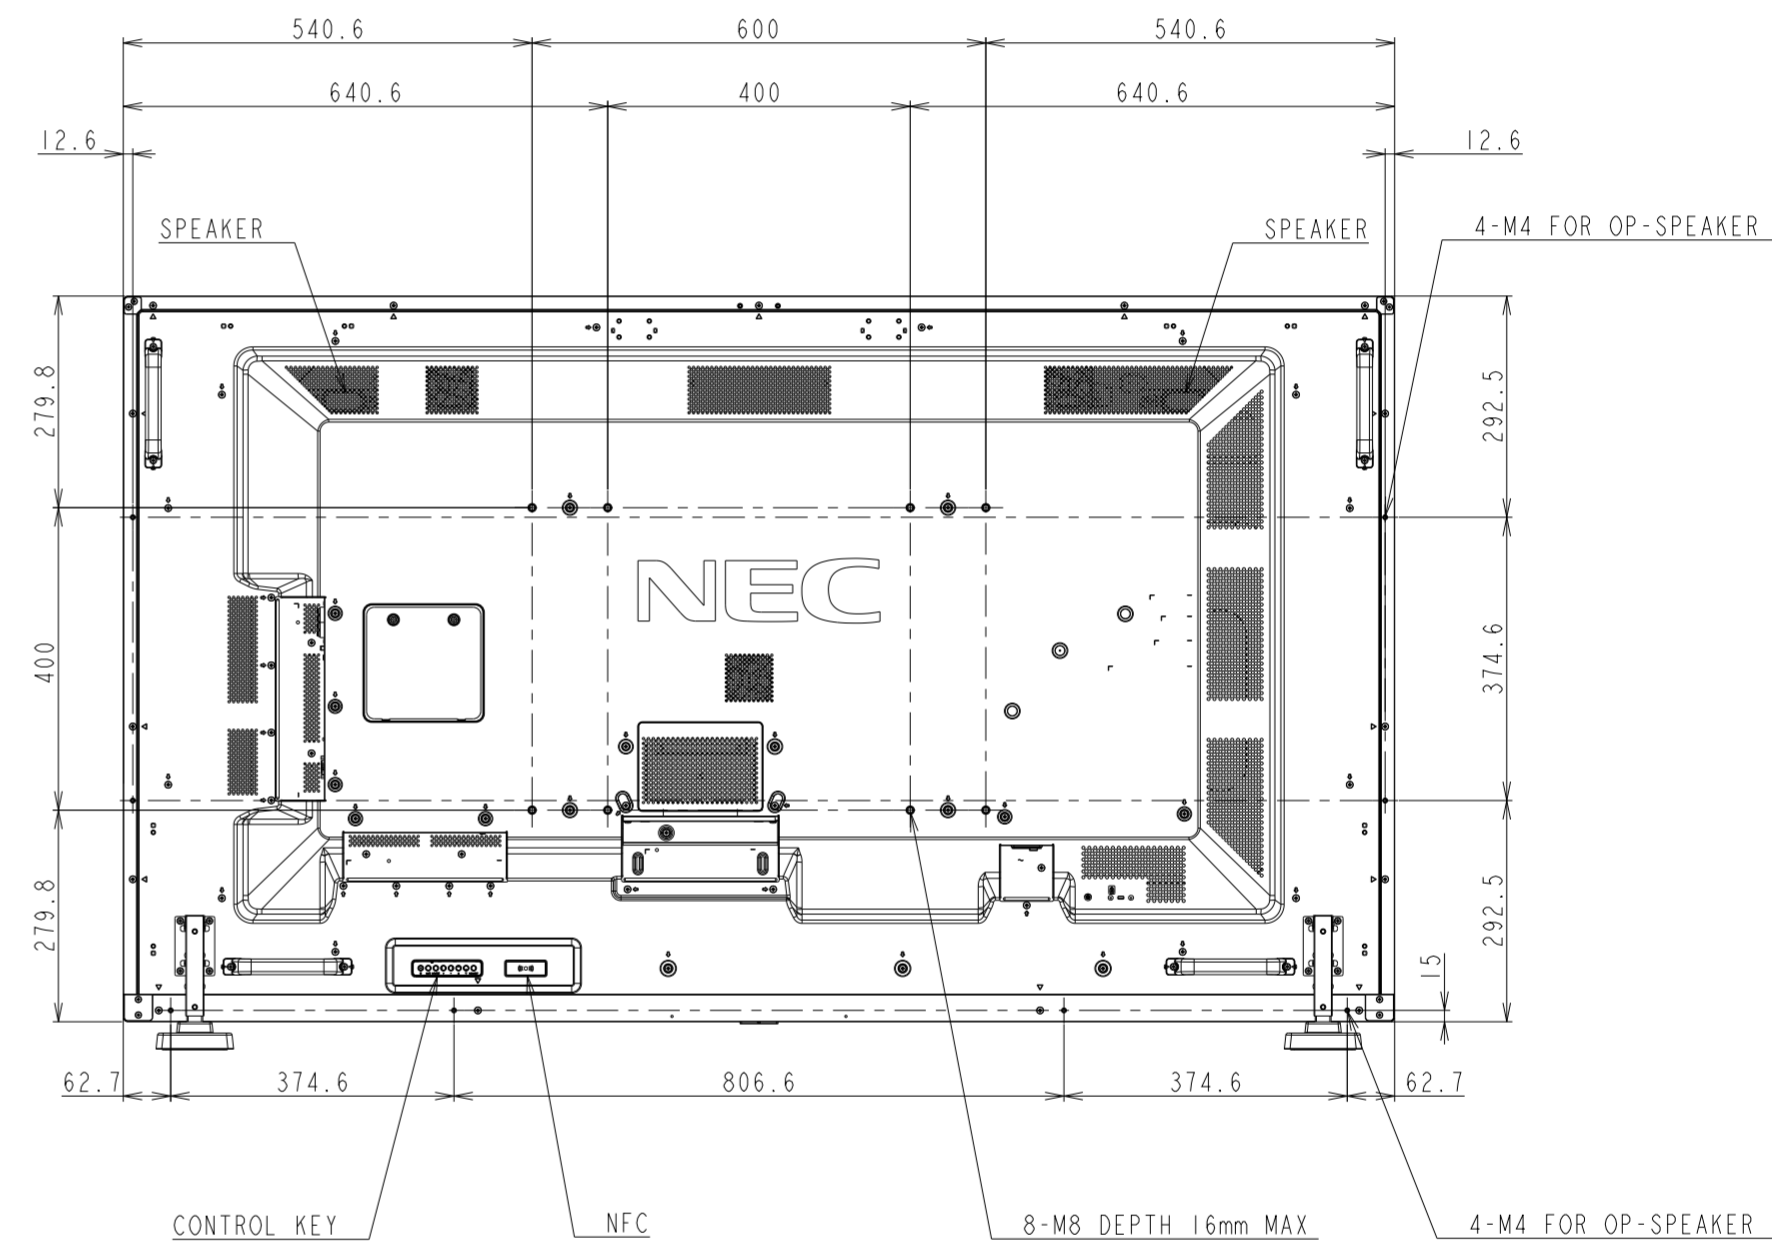

V754Q OUTLINE WITH ST-801

UNIT	mm
MODEL	V754Q
SCALE	1/10
NEC Display Solutions 2018/04/13	