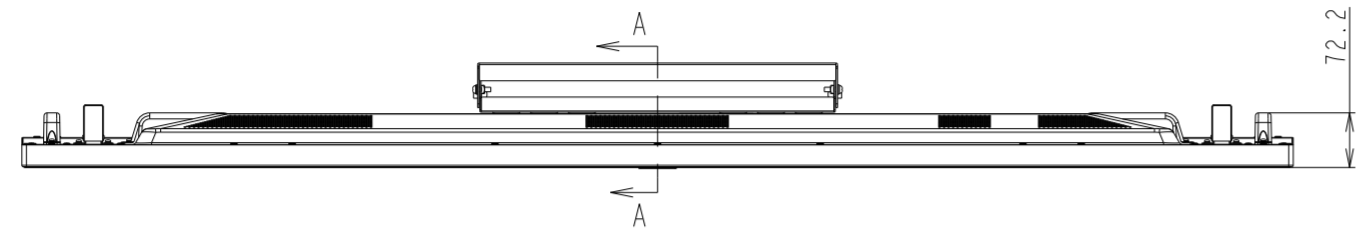

V754Q OUTLINE WITH ST-TM50

SECTION A-A
SCALE 1/1

傾斜時

DETAIL A
SCALE 1/2

UNIT	mm
MODEL	V754Q
SCALE	1/10
NEC Display Solutions 2018/04/13	