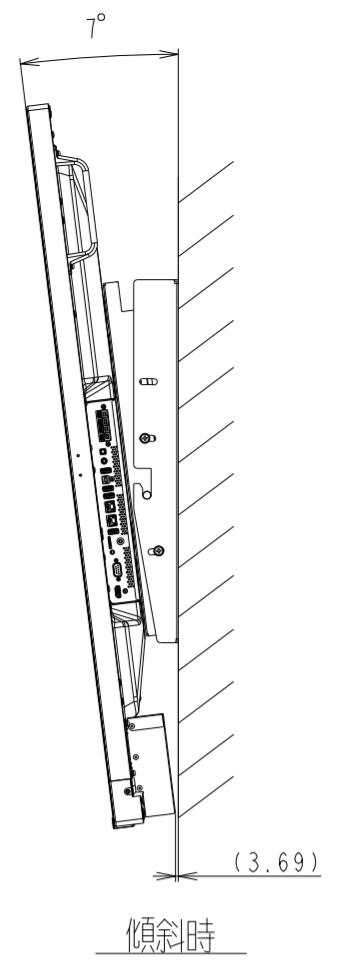

V754Q OUTLINE WITH ST-TM50

SECTION A-A
SCALE 1/1

傾斜時

DETAIL A
SCALE 1/2

UNIT	mm
MODEL	V754Q
SCALE	1/10
NEC Display Solutions 2018/04/13	