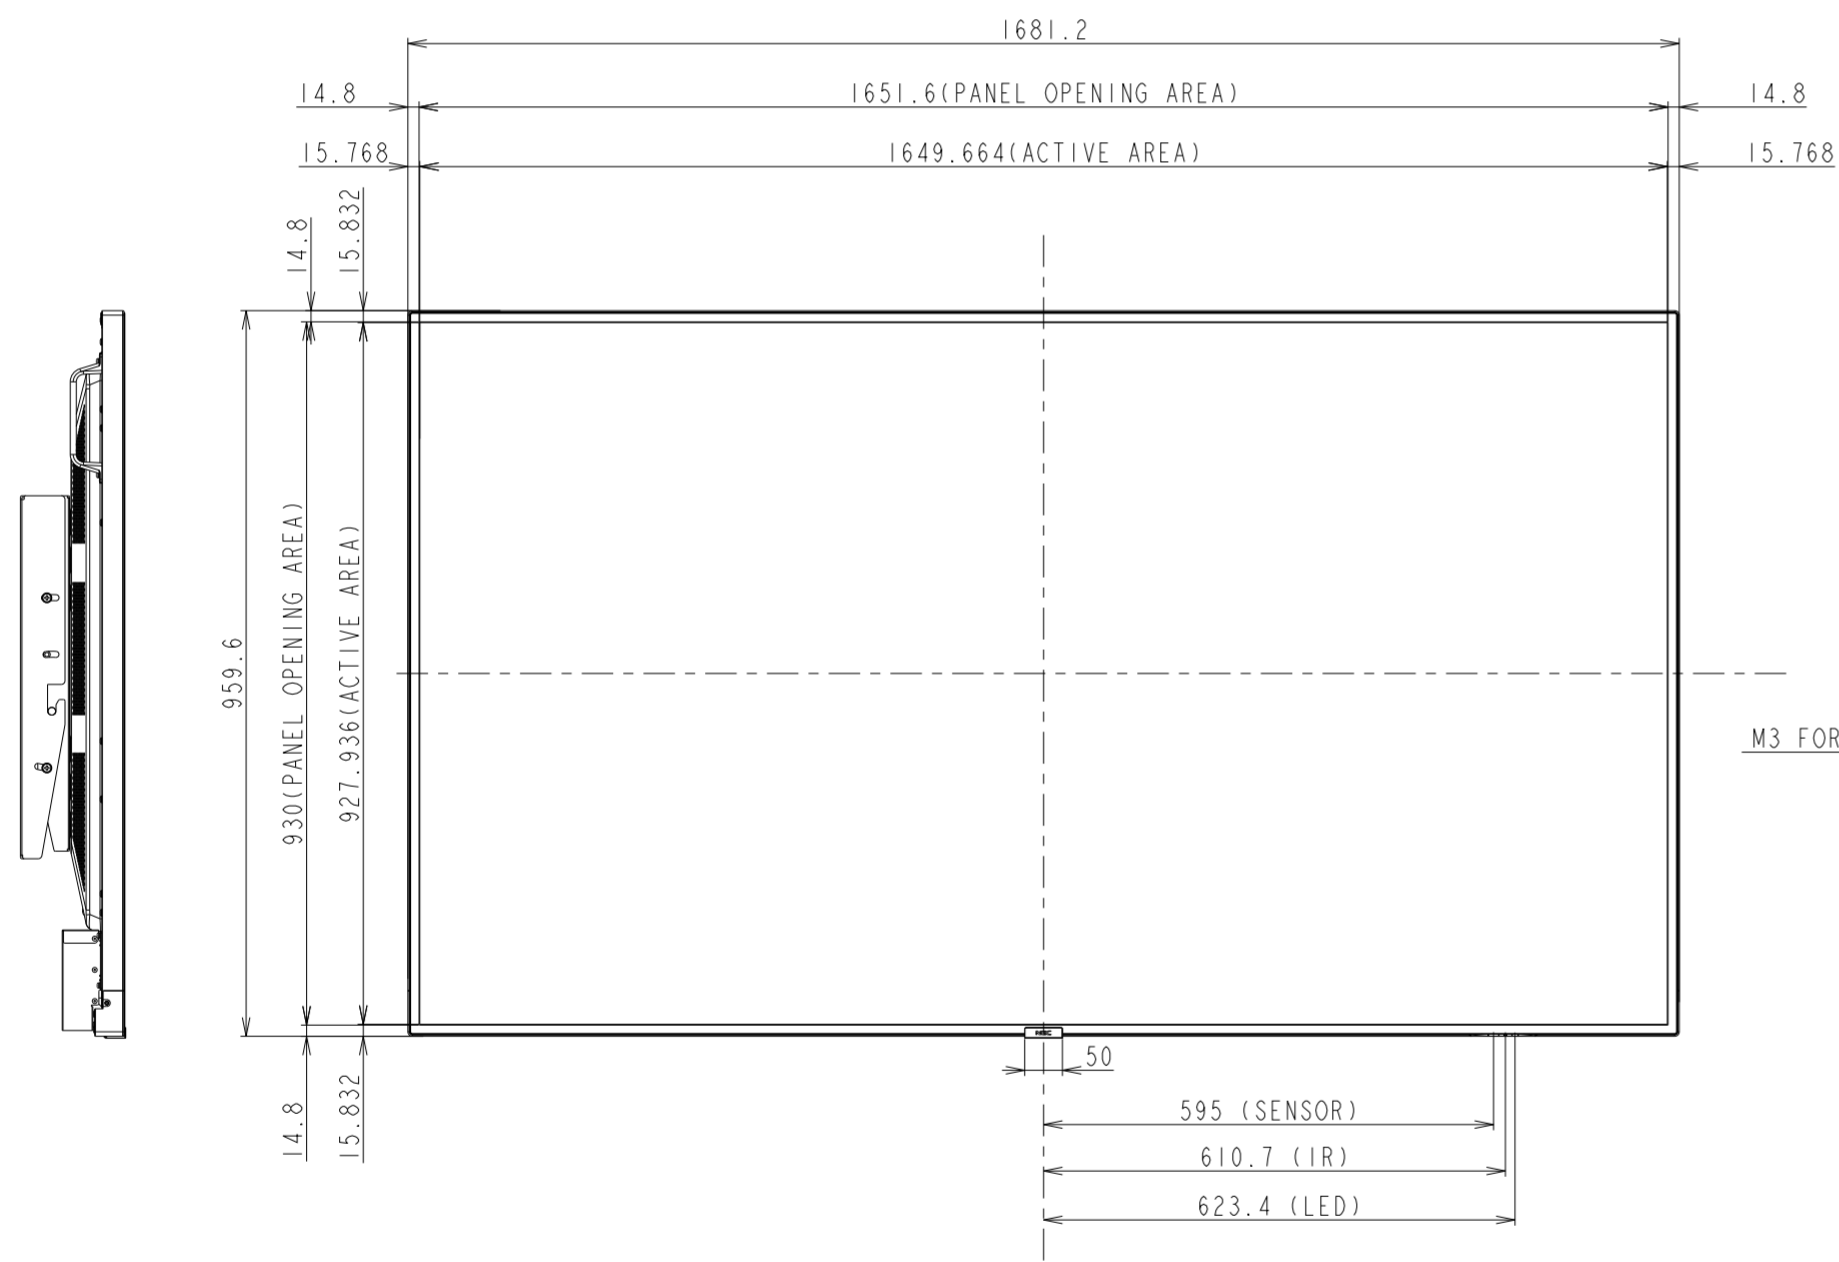

V754Q OUTLINE WITH ST-TM50

SECTION A-A
SCALE 1/1

傾斜時

DETAIL A
SCALE 1/2

UNIT	mm
MODEL	V754Q
SCALE	1/10
NEC Display Solutions 2018/04/13	