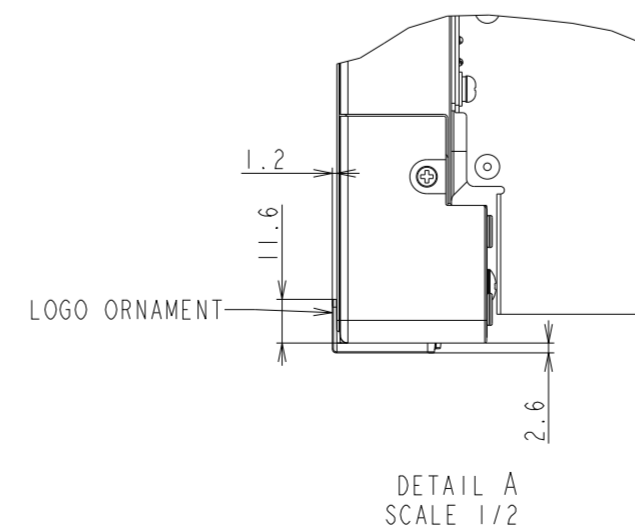

V754Q OUTLINE WITH ST-TM50

SECTION A-A
SCALE 1/1

傾斜時

DETAIL A
SCALE 1/2

UNIT	mm
MODEL	V754Q
SCALE	1/10
NEC Display Solutions 2018/04/13	