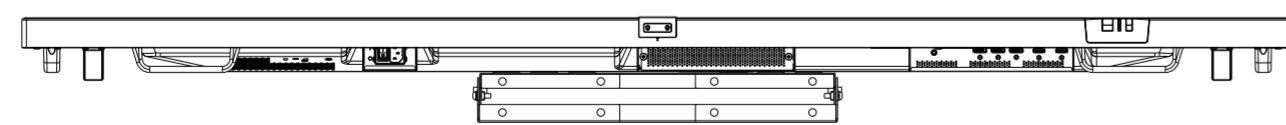

V754Q OUTLINE WITH ST-TM50

SECTION A-A
SCALE 1/1

傾斜時

DETAIL A
SCALE 1/2

UNIT	mm
MODEL	V754Q
SCALE	1/10
NEC Display Solutions 2018/04/13	