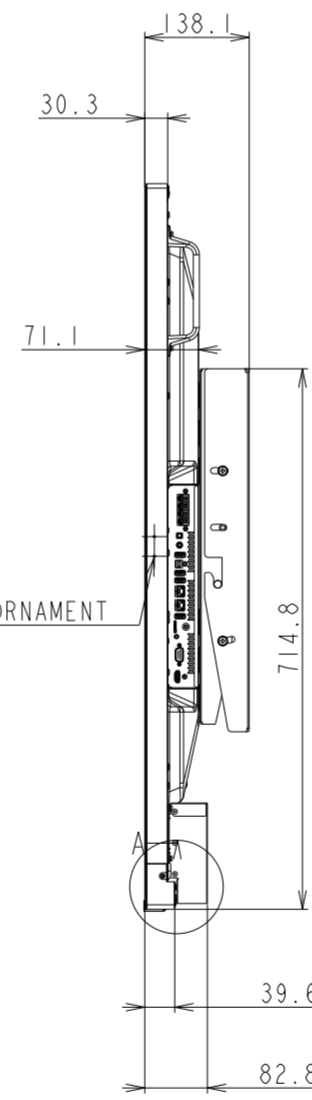

V754Q OUTLINE WITH ST-TM50

SECTION A-A
SCALE 1/1

傾斜時

DETAIL A
SCALE 1/2

UNIT	mm
MODEL	V754Q
SCALE	1/10
NEC Display Solutions 2018/04/13	