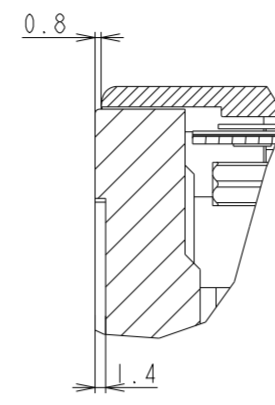

V754Q OUTLINE WITH ST-TM50

SECTION A-A
SCALE 1/1

傾斜時

DETAIL A
SCALE 1/2

UNIT	mm
MODEL	V754Q
SCALE	1/10
NEC Display Solutions 2018/04/13	