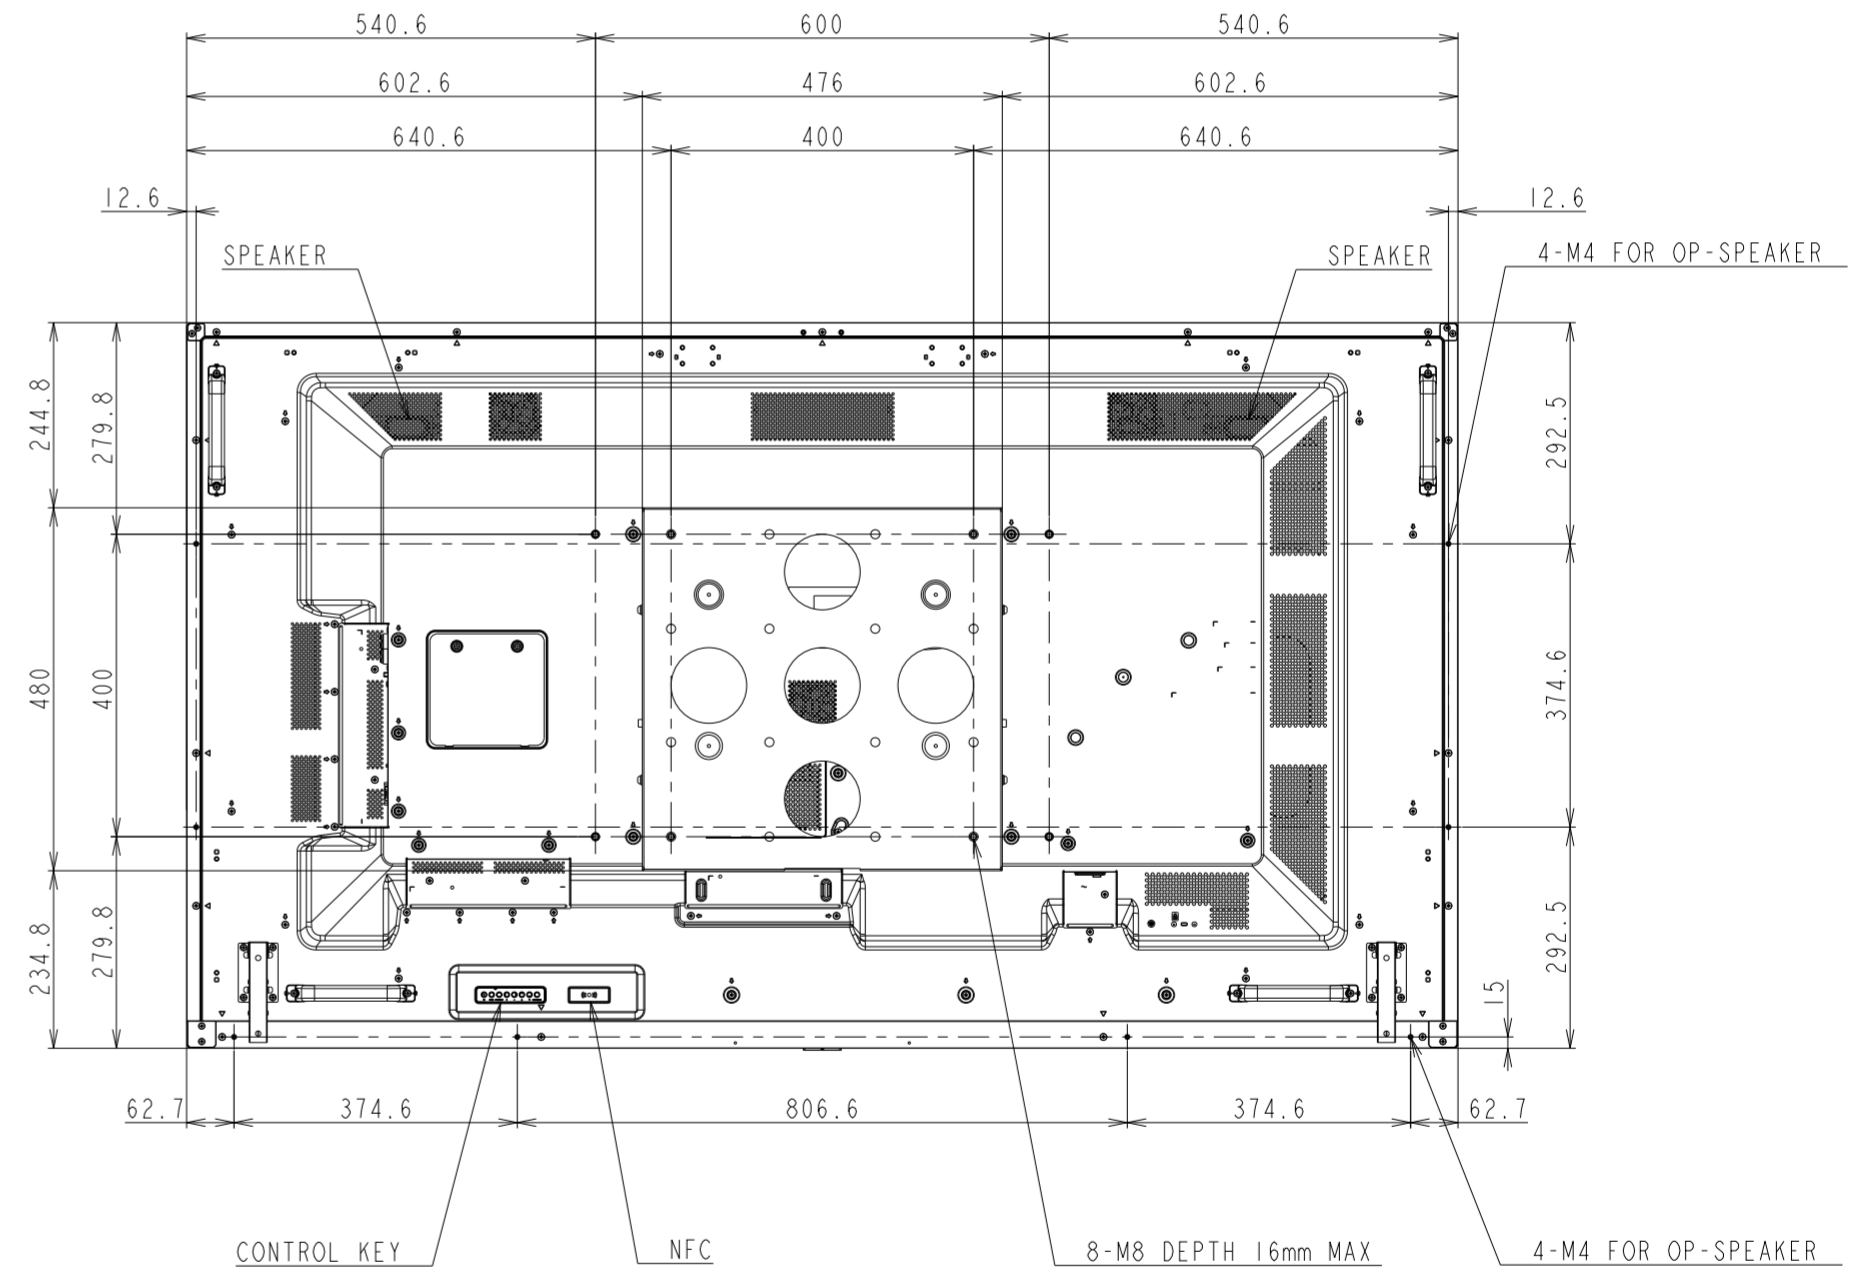

V754Q OUTLINE WITH ST-TM50

SECTION A-A
SCALE 1/1

傾斜時

DETAIL A
SCALE 1/2

UNIT	mm
MODEL	V754Q
SCALE	1/10
NEC Display Solutions 2018/04/13	