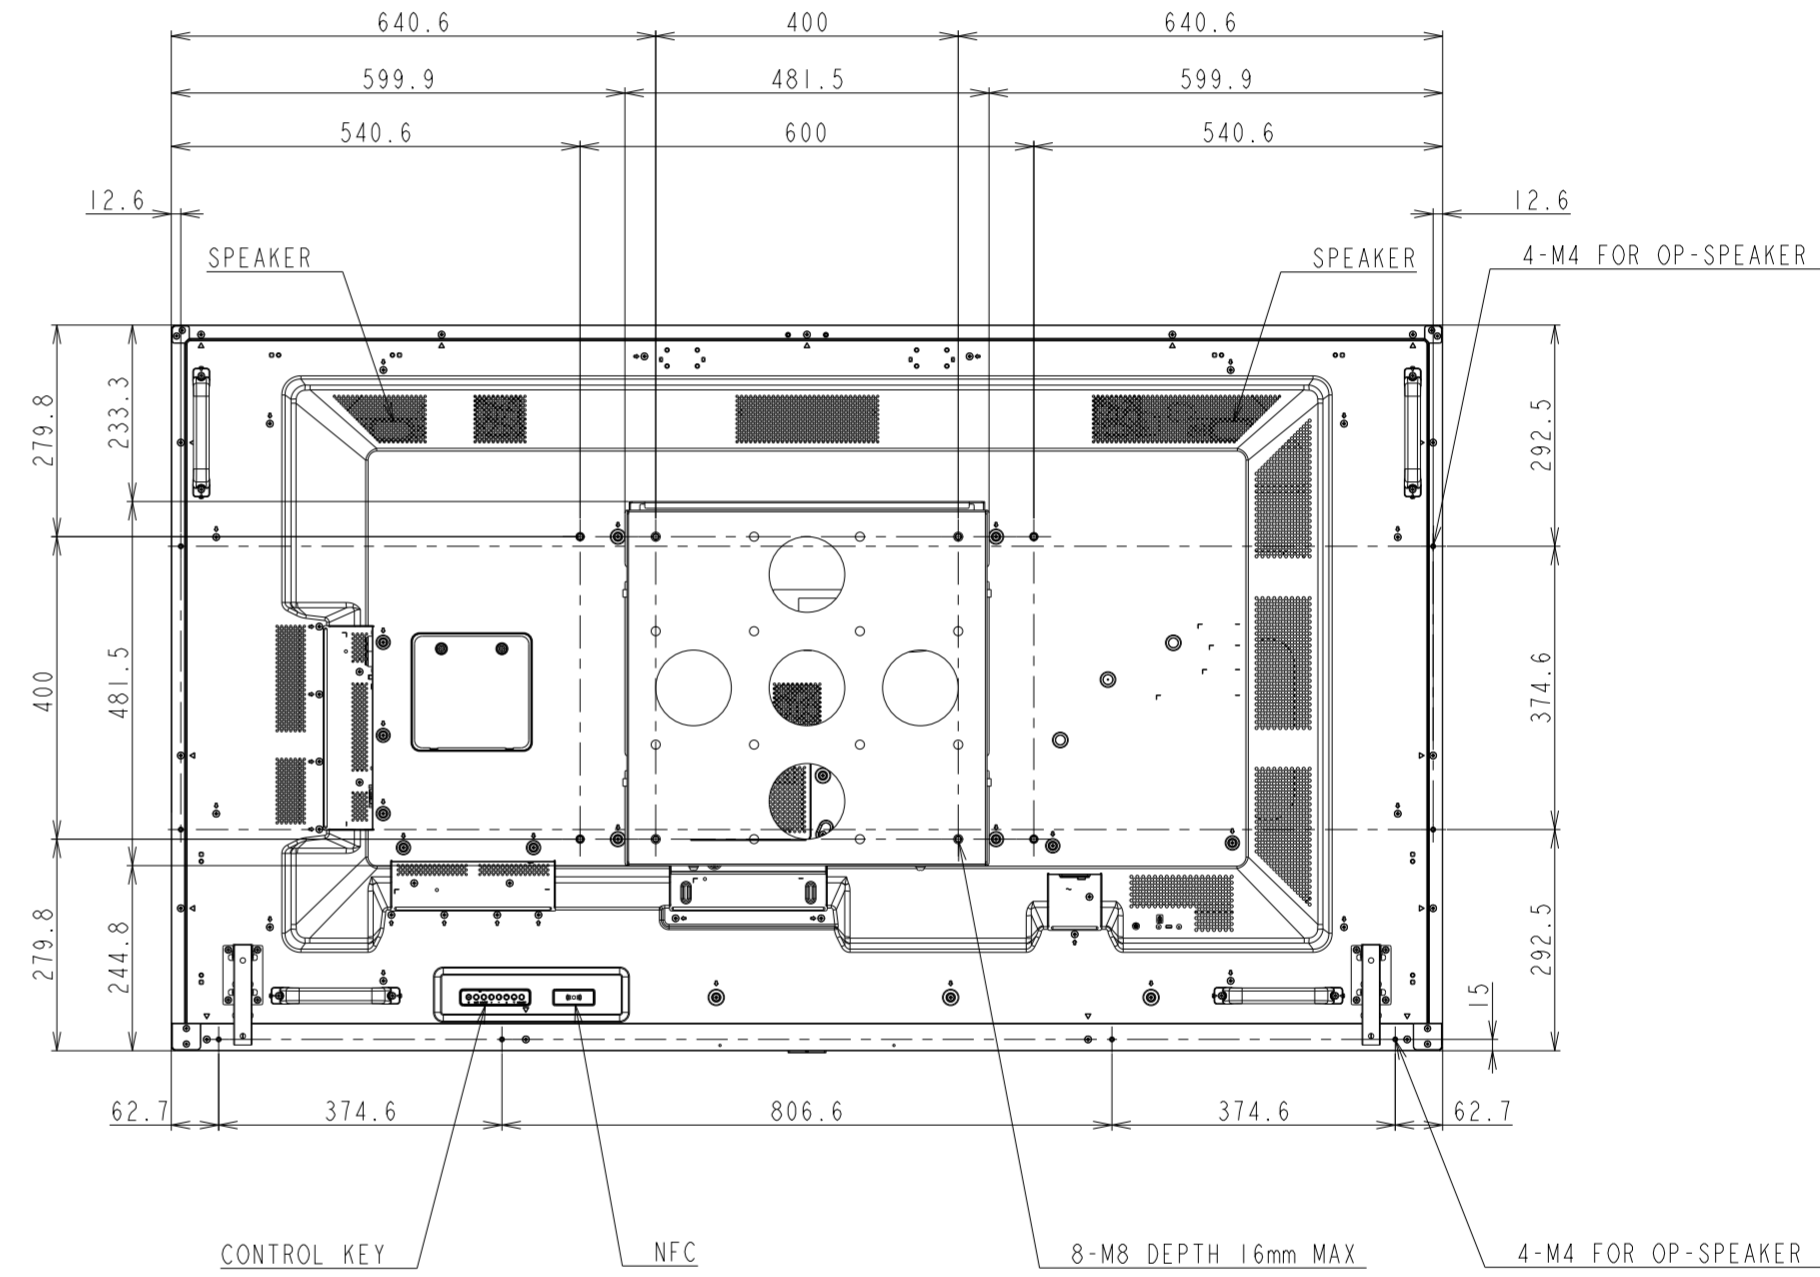

V754Q OUTLINE WITH ST-WM50

SECTION A-A
SCALE 1/1

DETAIL A
SCALE 1/2

UNIT	mm
MODEL	V754Q
SCALE	1/10
NEC Display Solutions 2018/04/13	