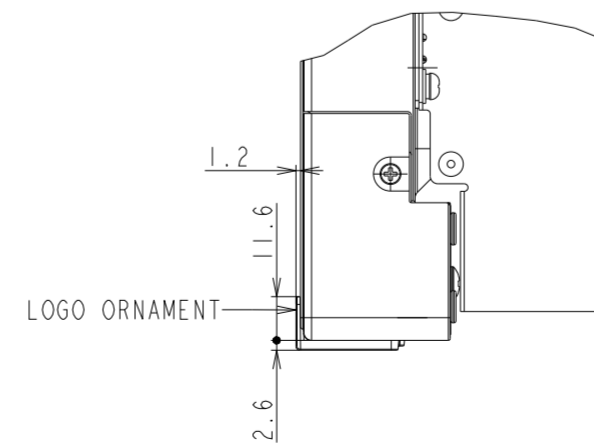

V754Q OUTLINE WITH ST-WM50

SECTION A-A
SCALE 1/1

DETAIL A
SCALE 1/2

UNIT	mm
MODEL	V754Q
SCALE	1/10
NEC Display Solutions 2018/04/13	