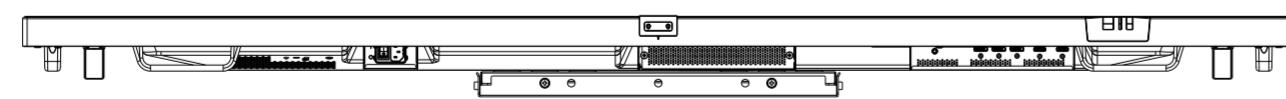

V754Q OUTLINE WITH ST-WM50

SECTION A-A
SCALE 1/1

DETAIL A
SCALE 1/2

UNIT	mm
MODEL	V754Q
SCALE	1/10
NEC Display Solutions 2018/04/13	