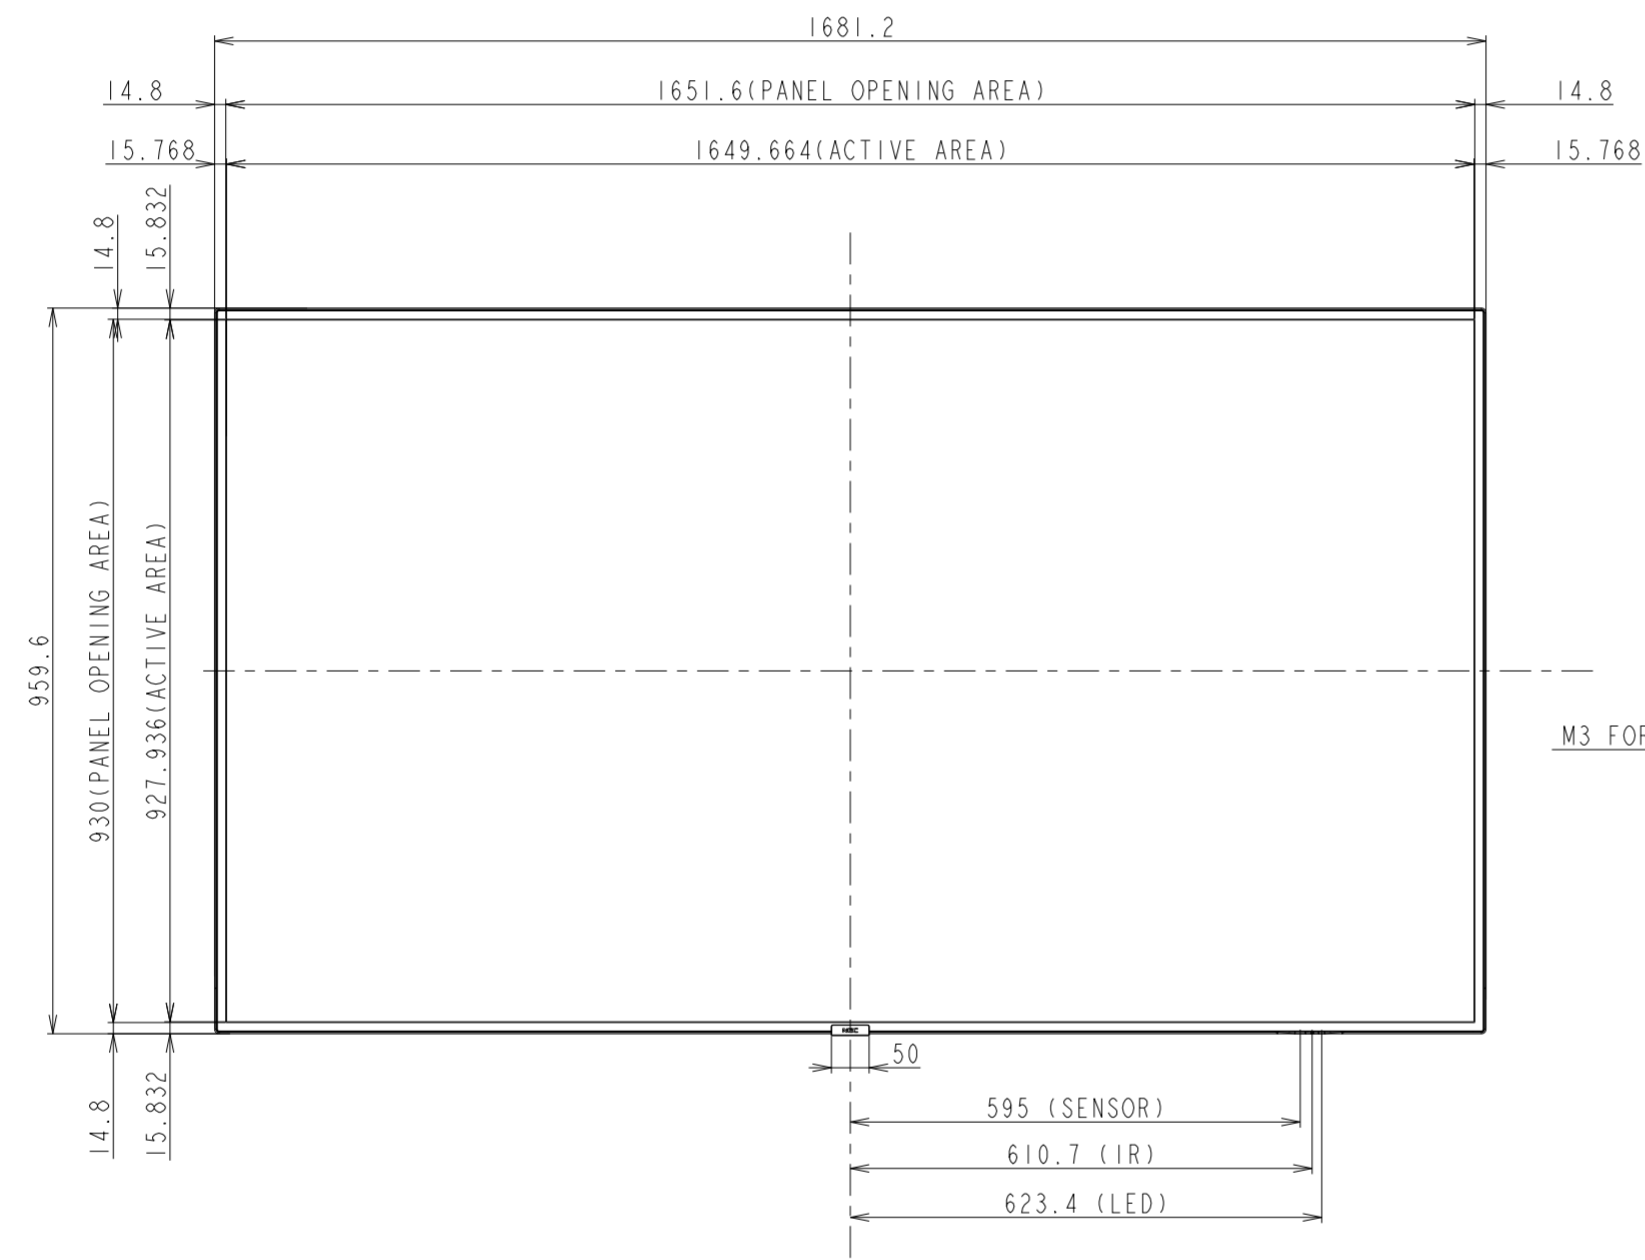

V754Q OUTLINE WITH ST-WM50

SECTION A-A
SCALE 1/1

DETAIL A
SCALE 1/2

UNIT	mm
MODEL	V754Q
SCALE	1/10
NEC Display Solutions 2018/04/13	