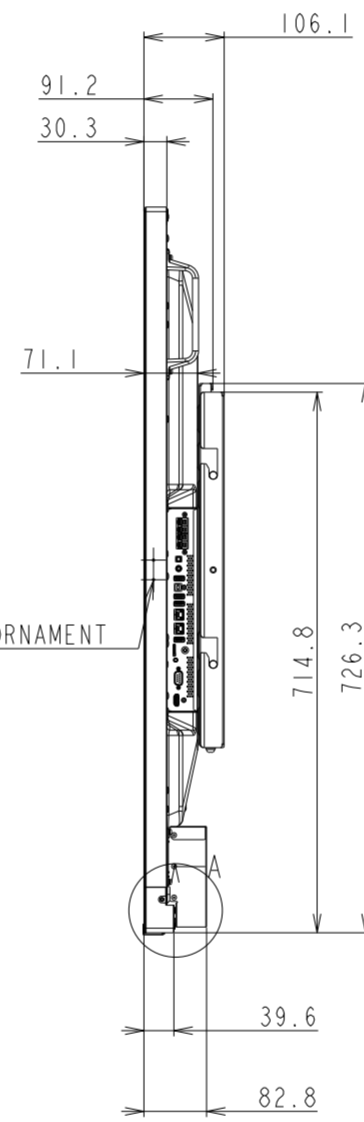

V754Q OUTLINE WITH ST-WM50

SECTION A-A
SCALE 1/1

DETAIL A
SCALE 1/2

UNIT	mm
MODEL	V754Q
SCALE	1/10
NEC Display Solutions 2018/04/13	