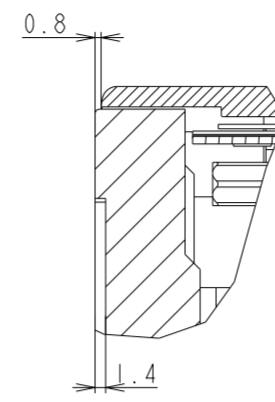

V754Q OUTLINE WITH ST-WM50

SECTION A-A
SCALE 1/1

DETAIL A
SCALE 1/2

UNIT	mm
MODEL	V754Q
SCALE	1/10
NEC Display Solutions 2018/04/13	