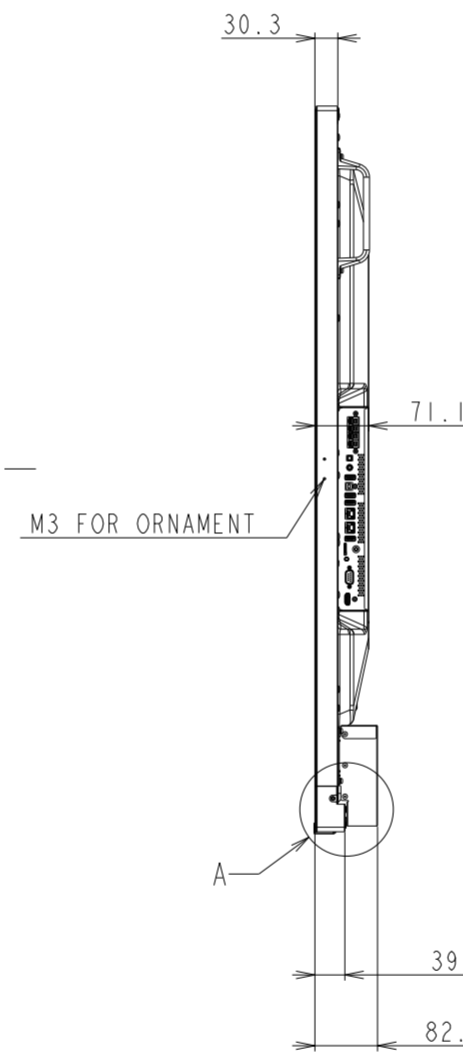

V754Q_OUTLINE

SECTION A-A
SCALE 1/1

DETAIL A
SCALE 1/2

UNIT	mm
MODEL	V754Q
SCALE	1/10
NEC Display Solutions 2018/04/13	