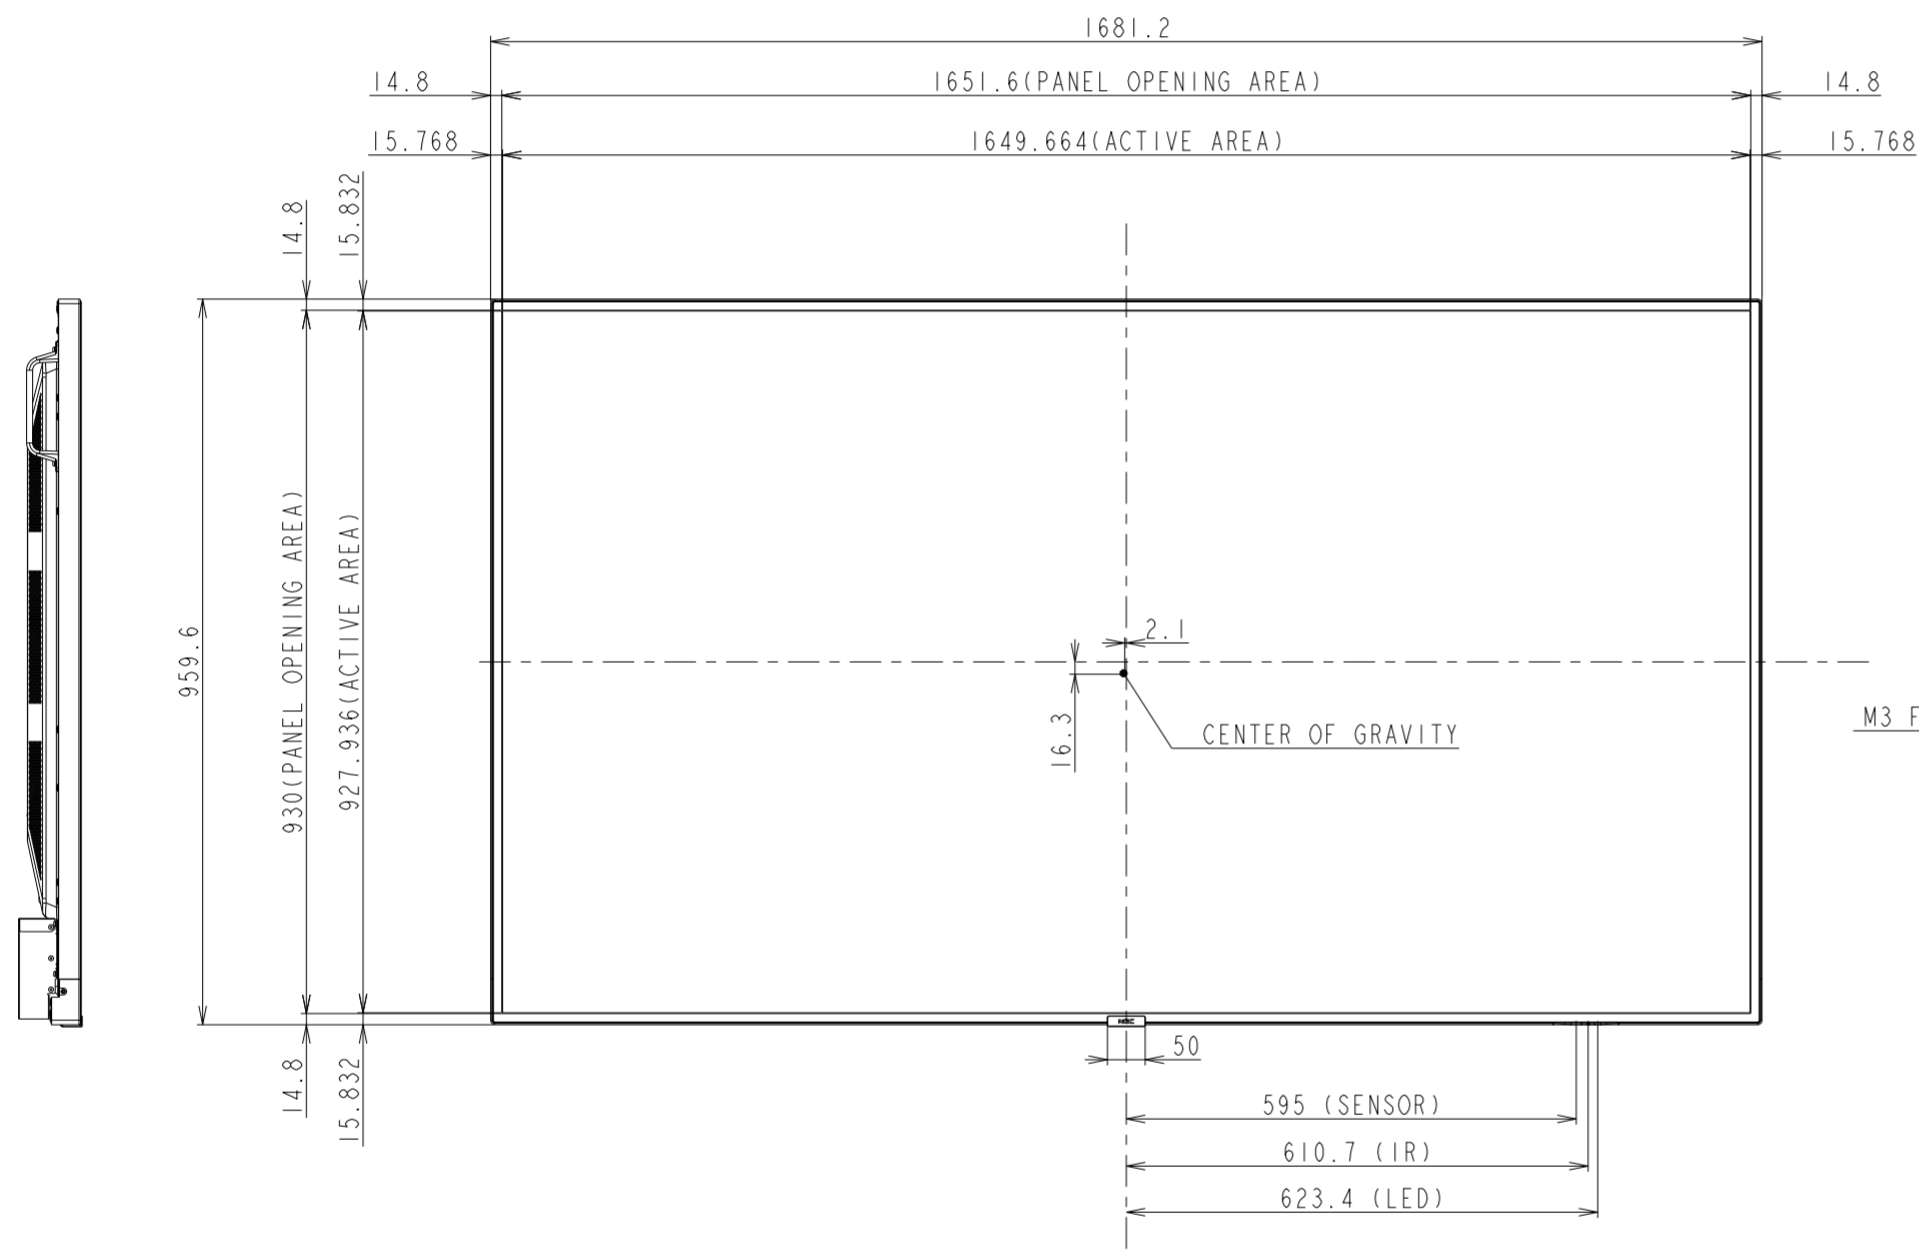

V754Q_OUTLINE

SECTION A-A
SCALE 1/1

DETAIL A
SCALE 1/2

UNIT	mm
MODEL	V754Q
SCALE	1/10
NEC Display Solutions 2018/04/13	