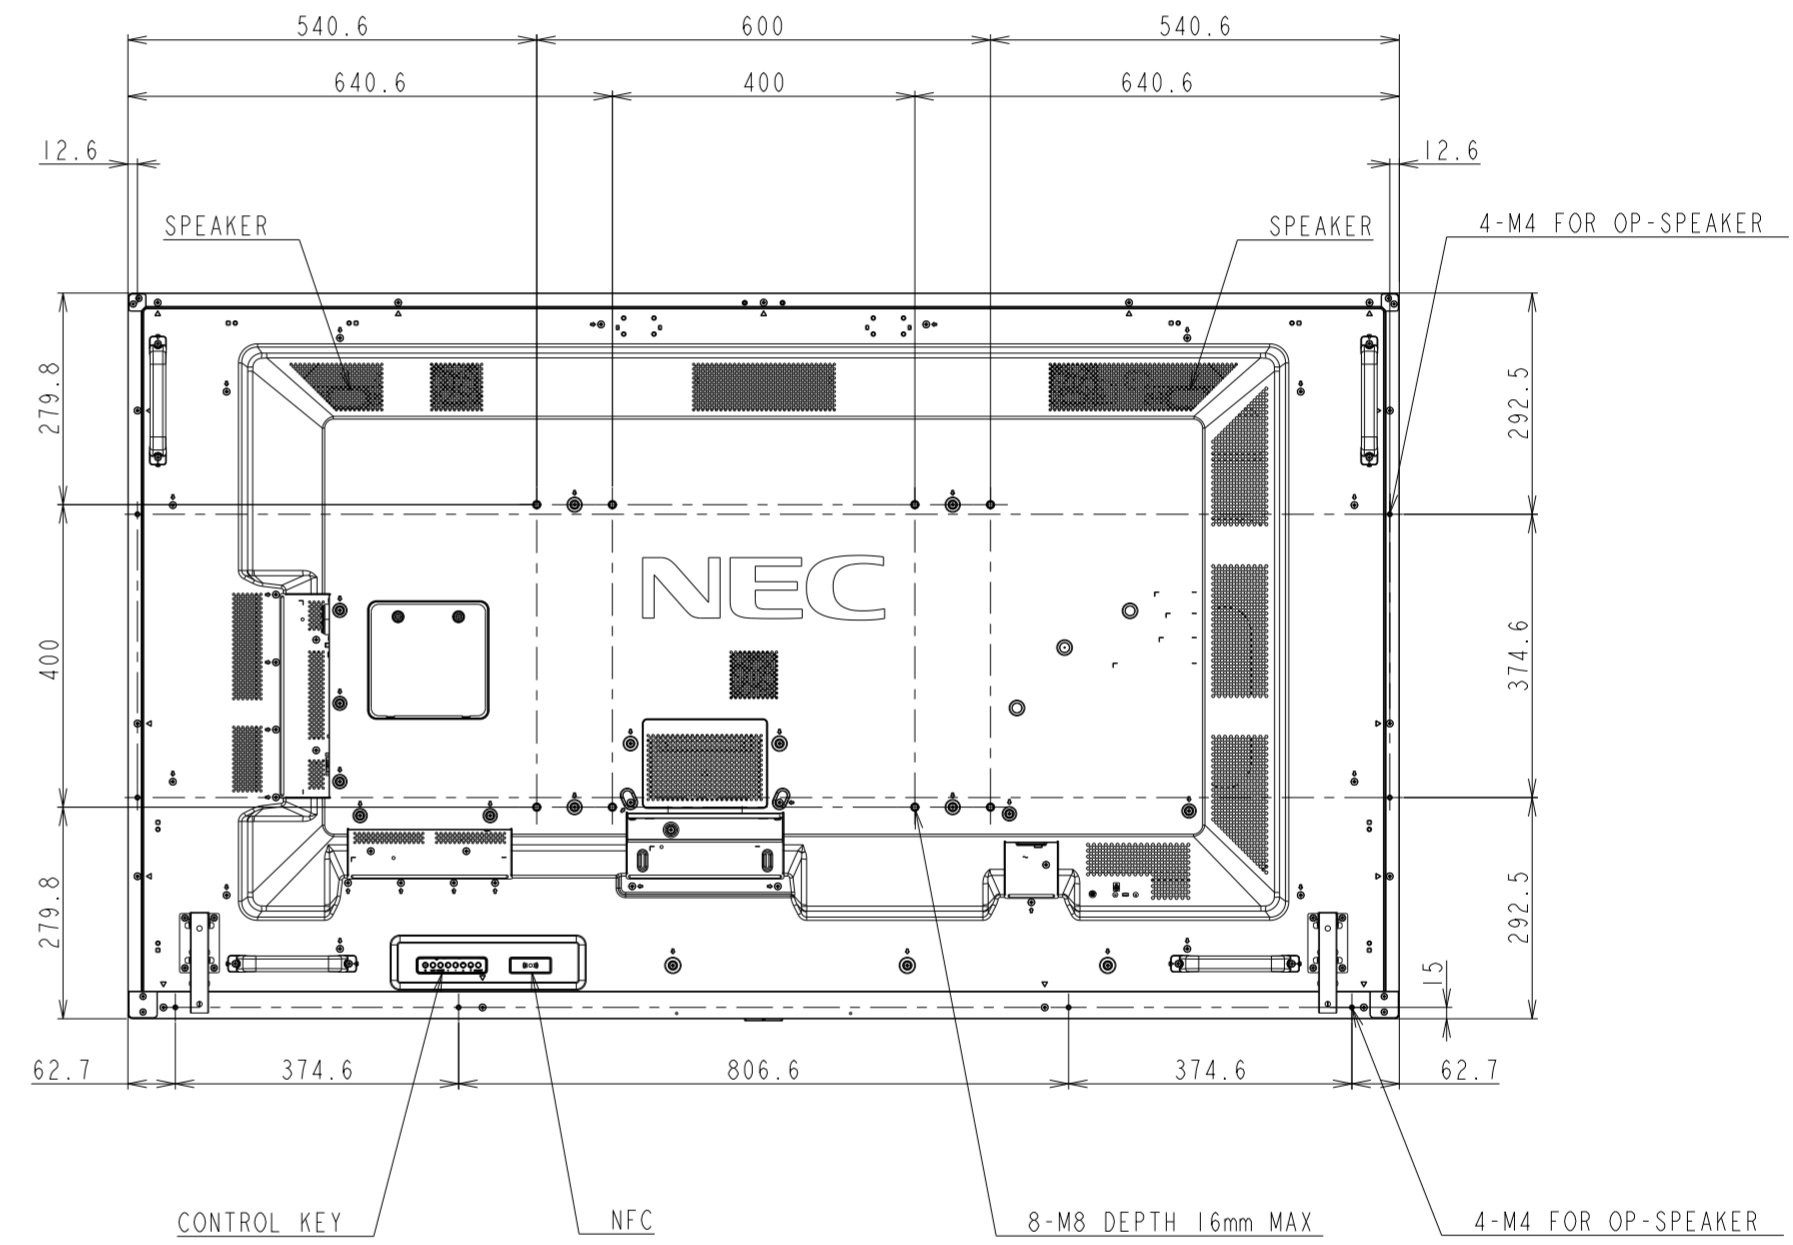

V754Q_OUTLINE

SECTION A-A
SCALE 1/1

DETAIL A
SCALE 1/2

UNIT	mm
MODEL	V754Q
SCALE	1/10
NEC Display Solutions 2018/04/13	