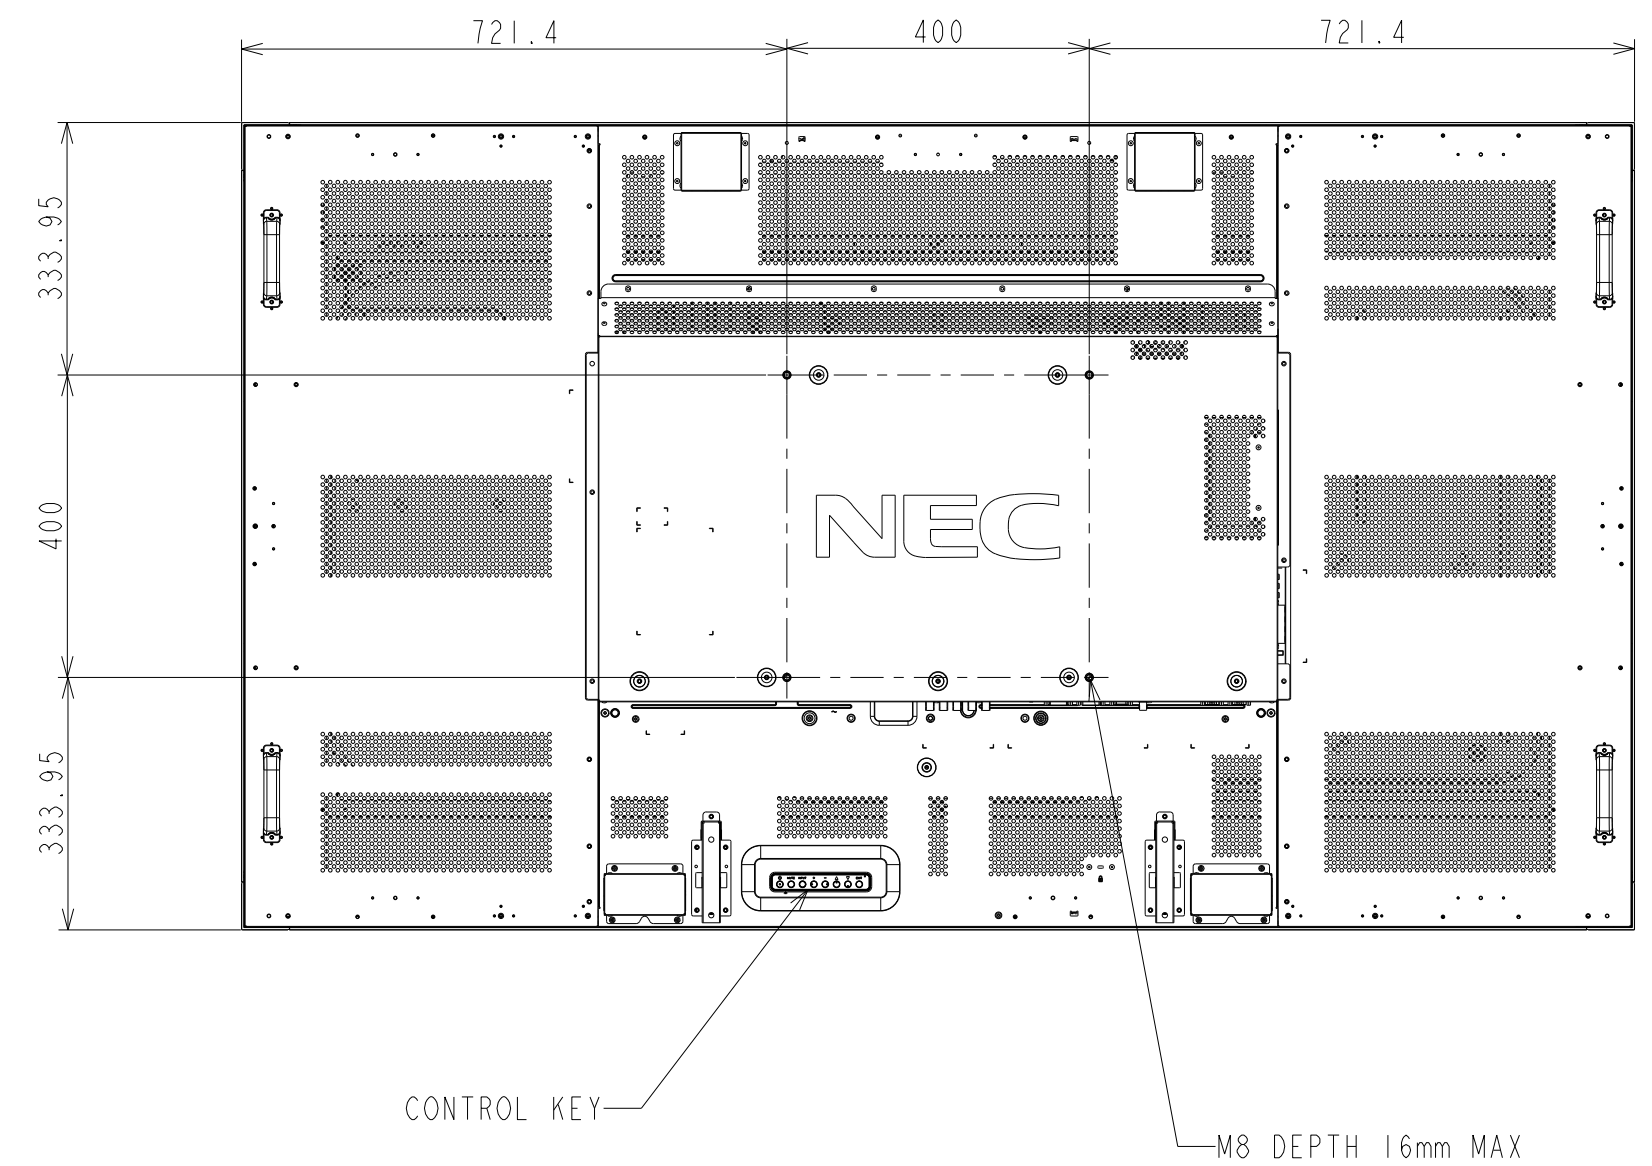

# V801-TM OUTLINE

2014/10/24

The center of gravity: It is within 10mm from active center.

SIZE A2  
SCALE 1/10  
DIM mm