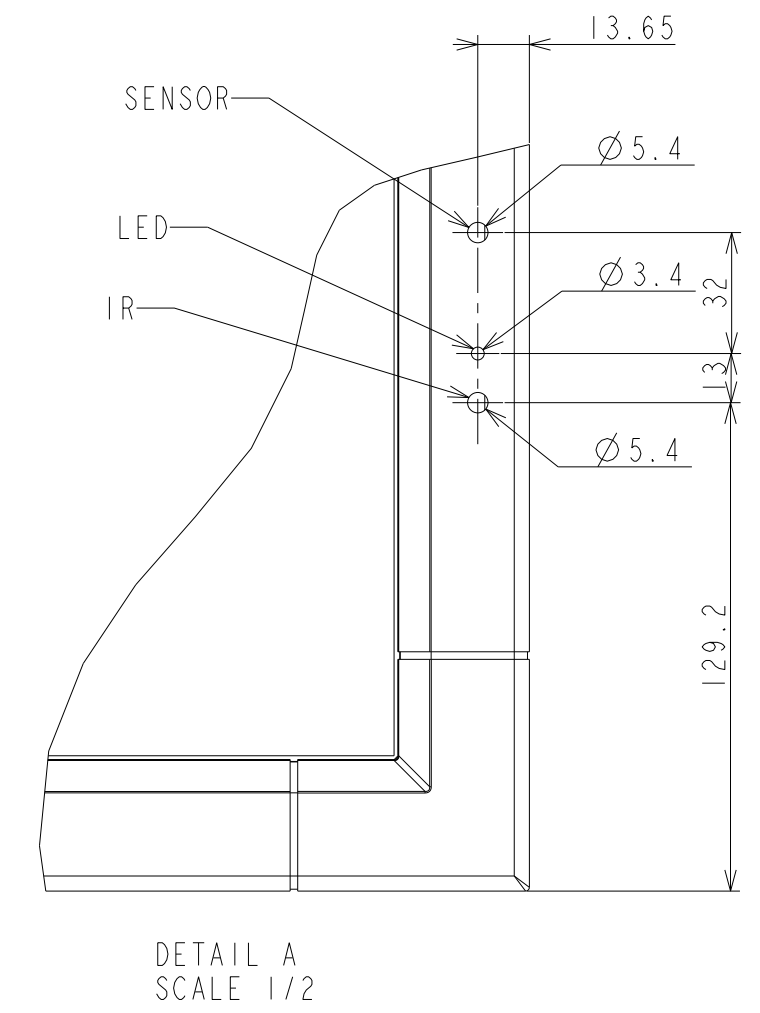

# V801-TM OUTLINE

2014/10/24

The center of gravity: It is within 10mm from active center.

SIZE A2  
SCALE 1/10  
DIM mm