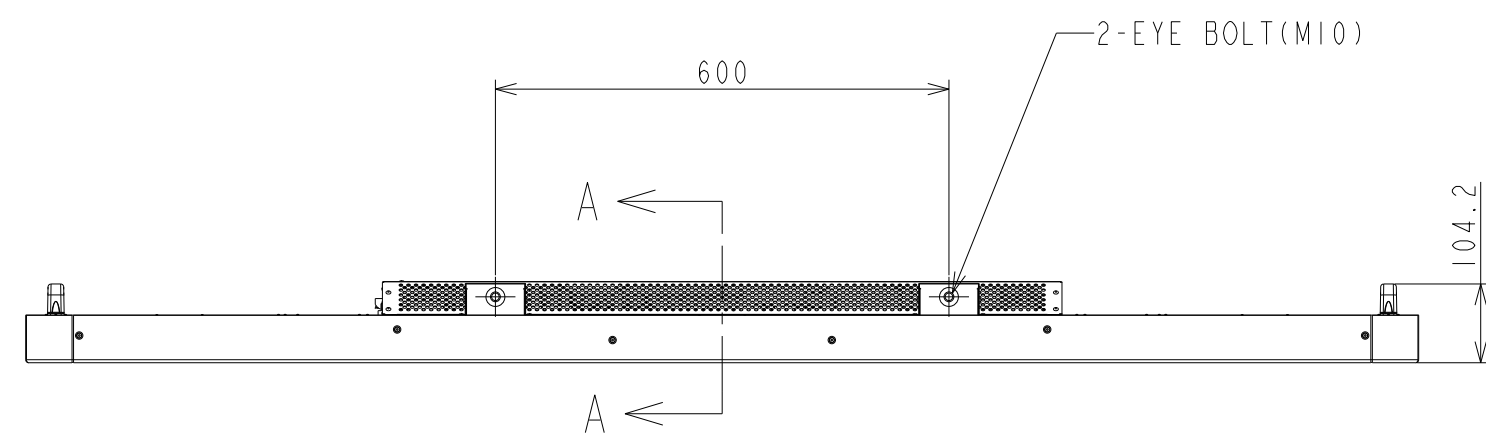

# V801-TM OUTLINE

2014/10/24

The center of gravity: It is within 10mm from active center.

SIZE A2  
SCALE 1/10  
DIM mm