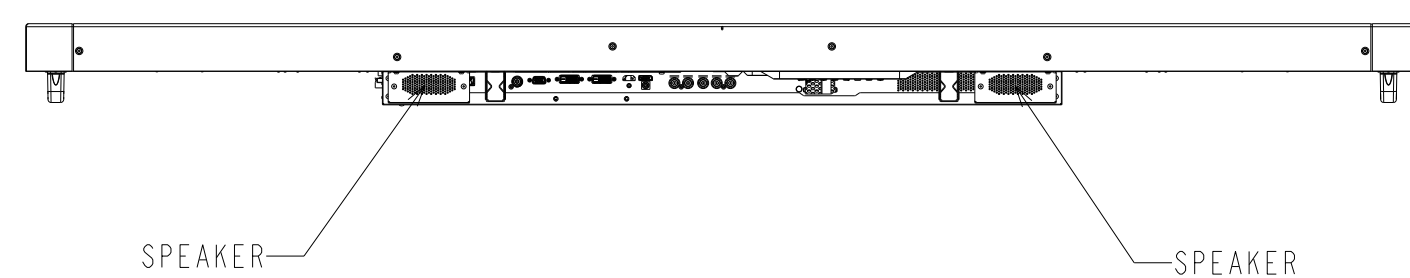

# V801-TM OUTLINE

2014/10/24

The center of gravity: It is within 10mm from active center.

SIZE A2  
SCALE 1/10  
DIM mm