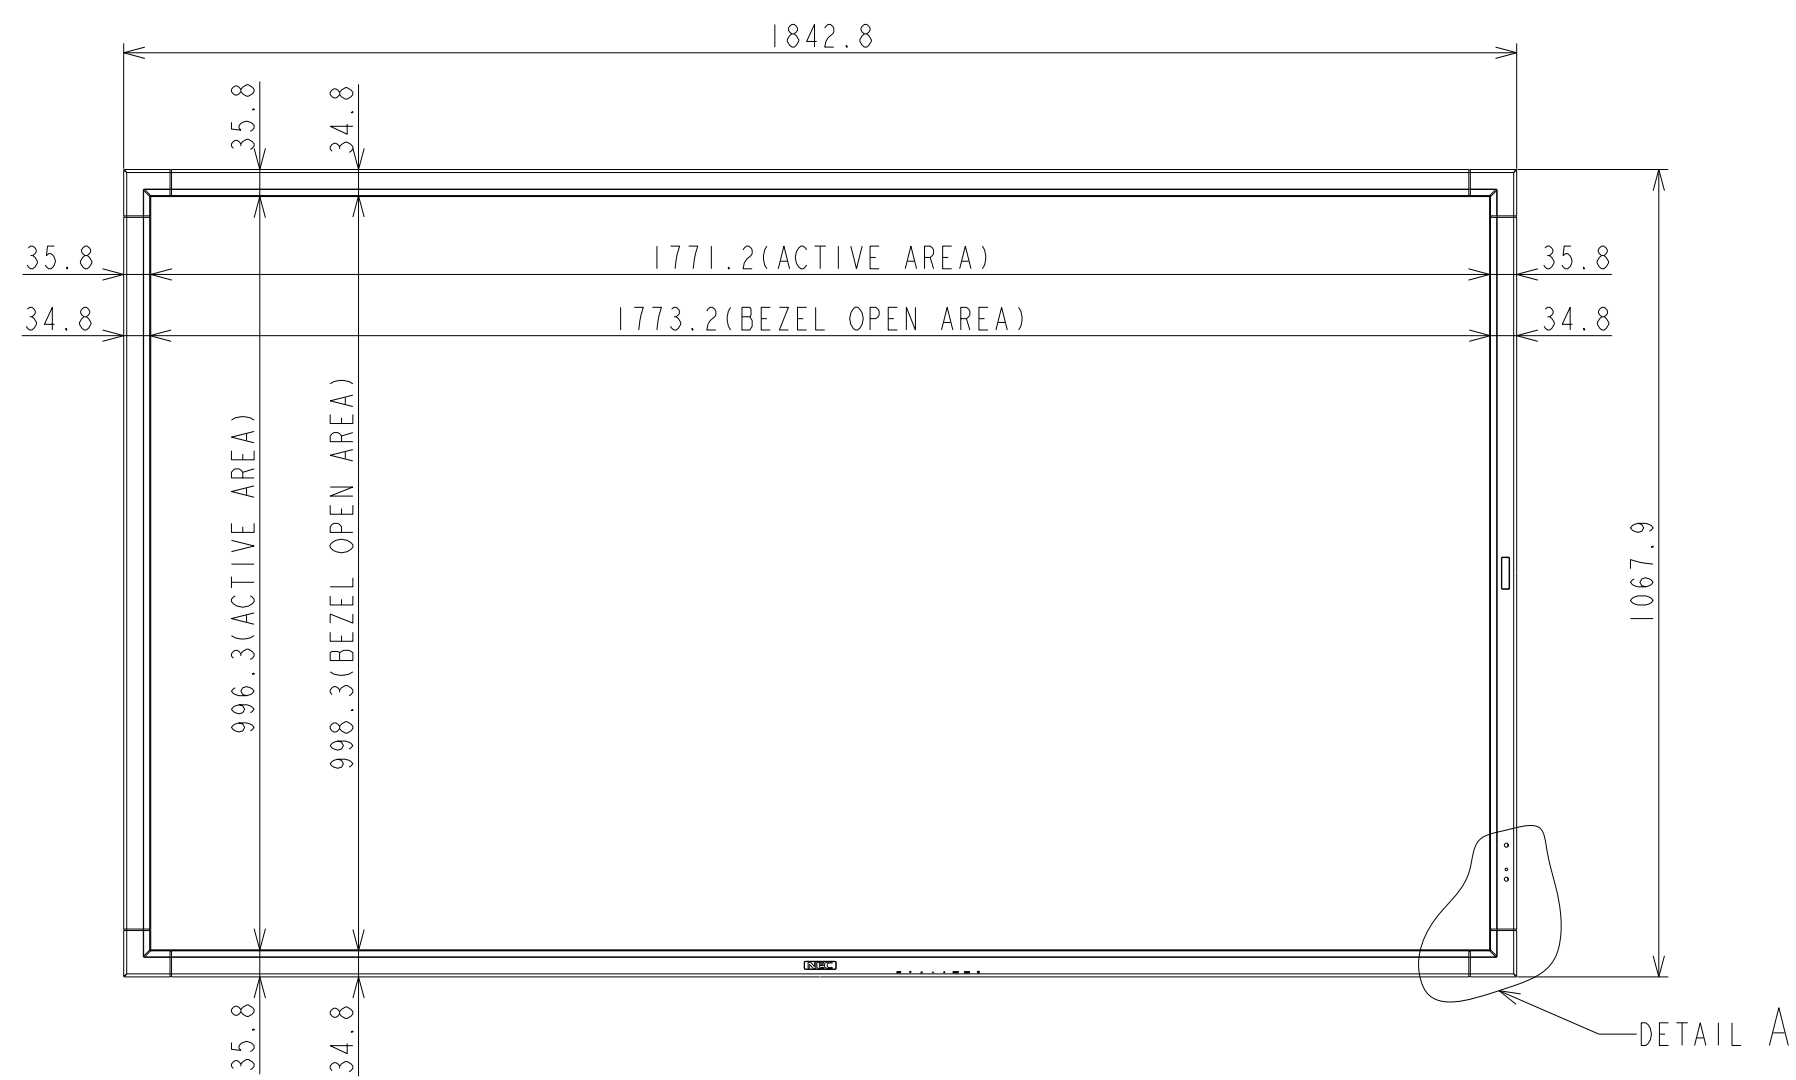

# V801-TM OUTLINE

2014/10/24

The center of gravity: It is within 10mm from active center.

SIZE A2  
SCALE 1/10  
DIM mm