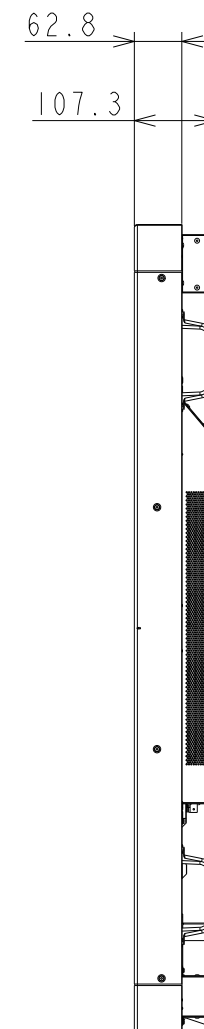

# V801-TM OUTLINE

2014/10/24

The center of gravity: It is within 10mm from active center.

SIZE A2  
SCALE 1/10  
DIM mm