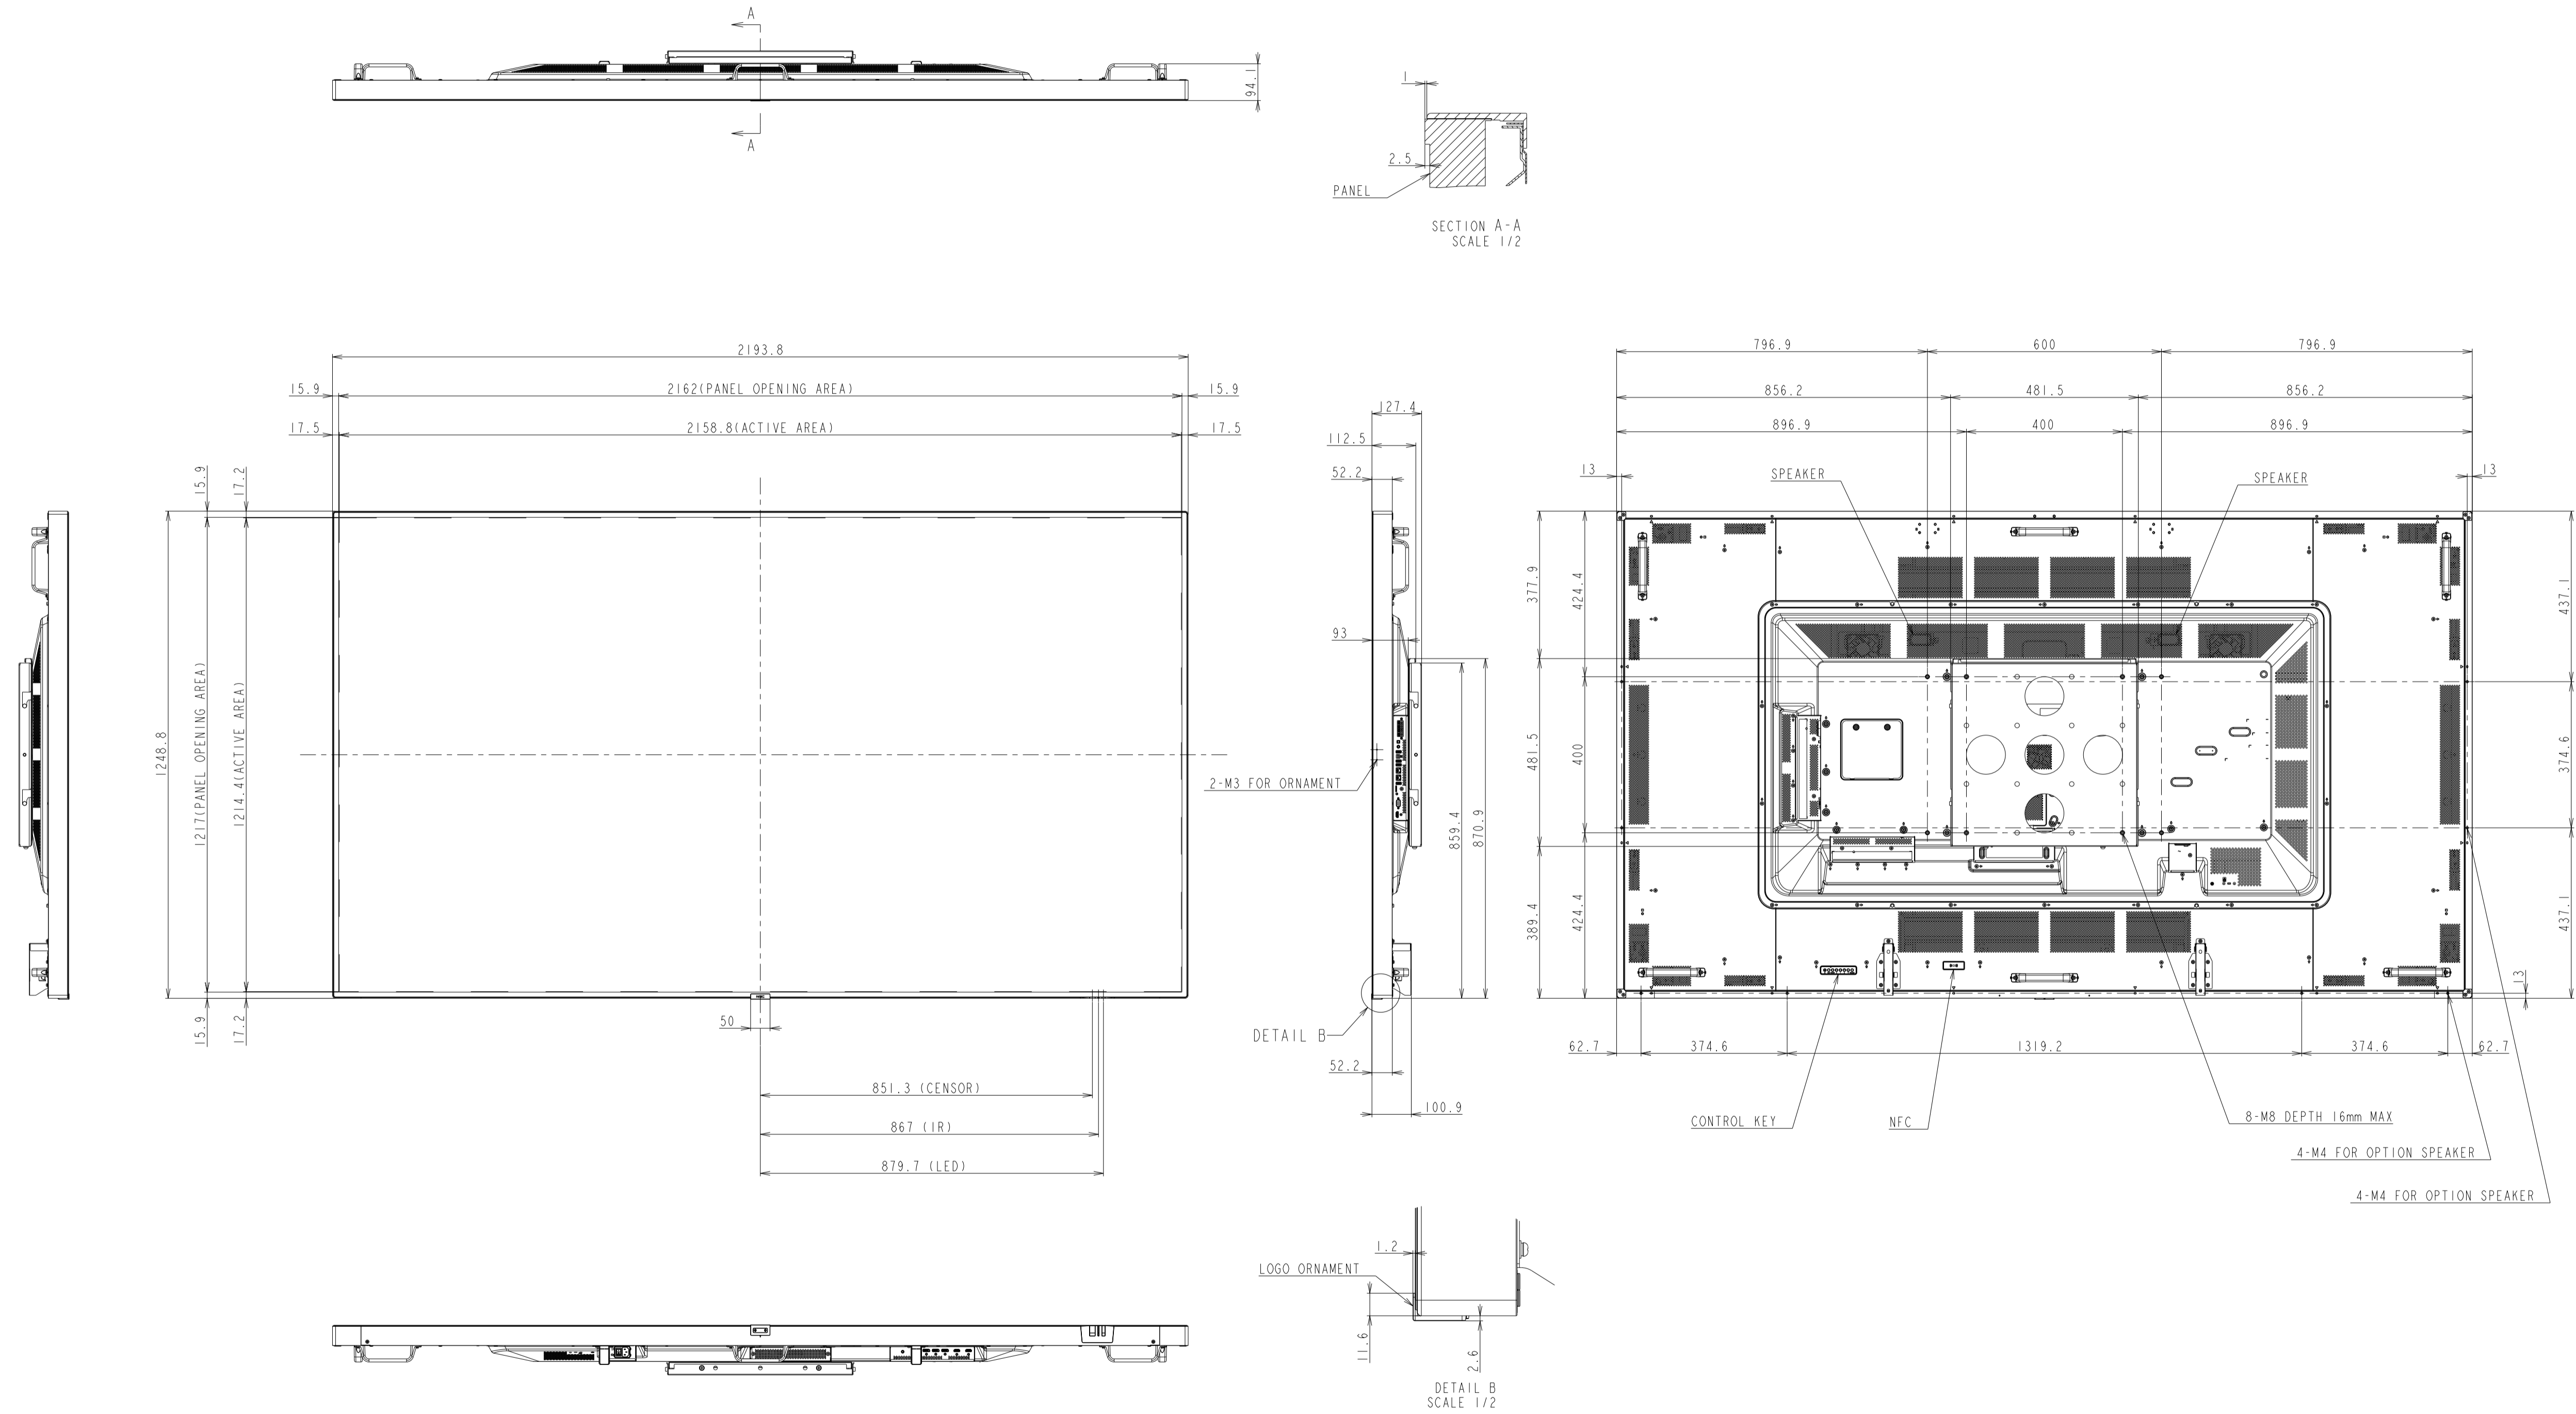

V984Q_OUTLINE WITH ST-WM50

The center of gravity: It is within 10mm from active center.

UNIT	mm
MODEL	V984Q
SCALE	1/10
NEC Display Solutions	
2018/05/22	