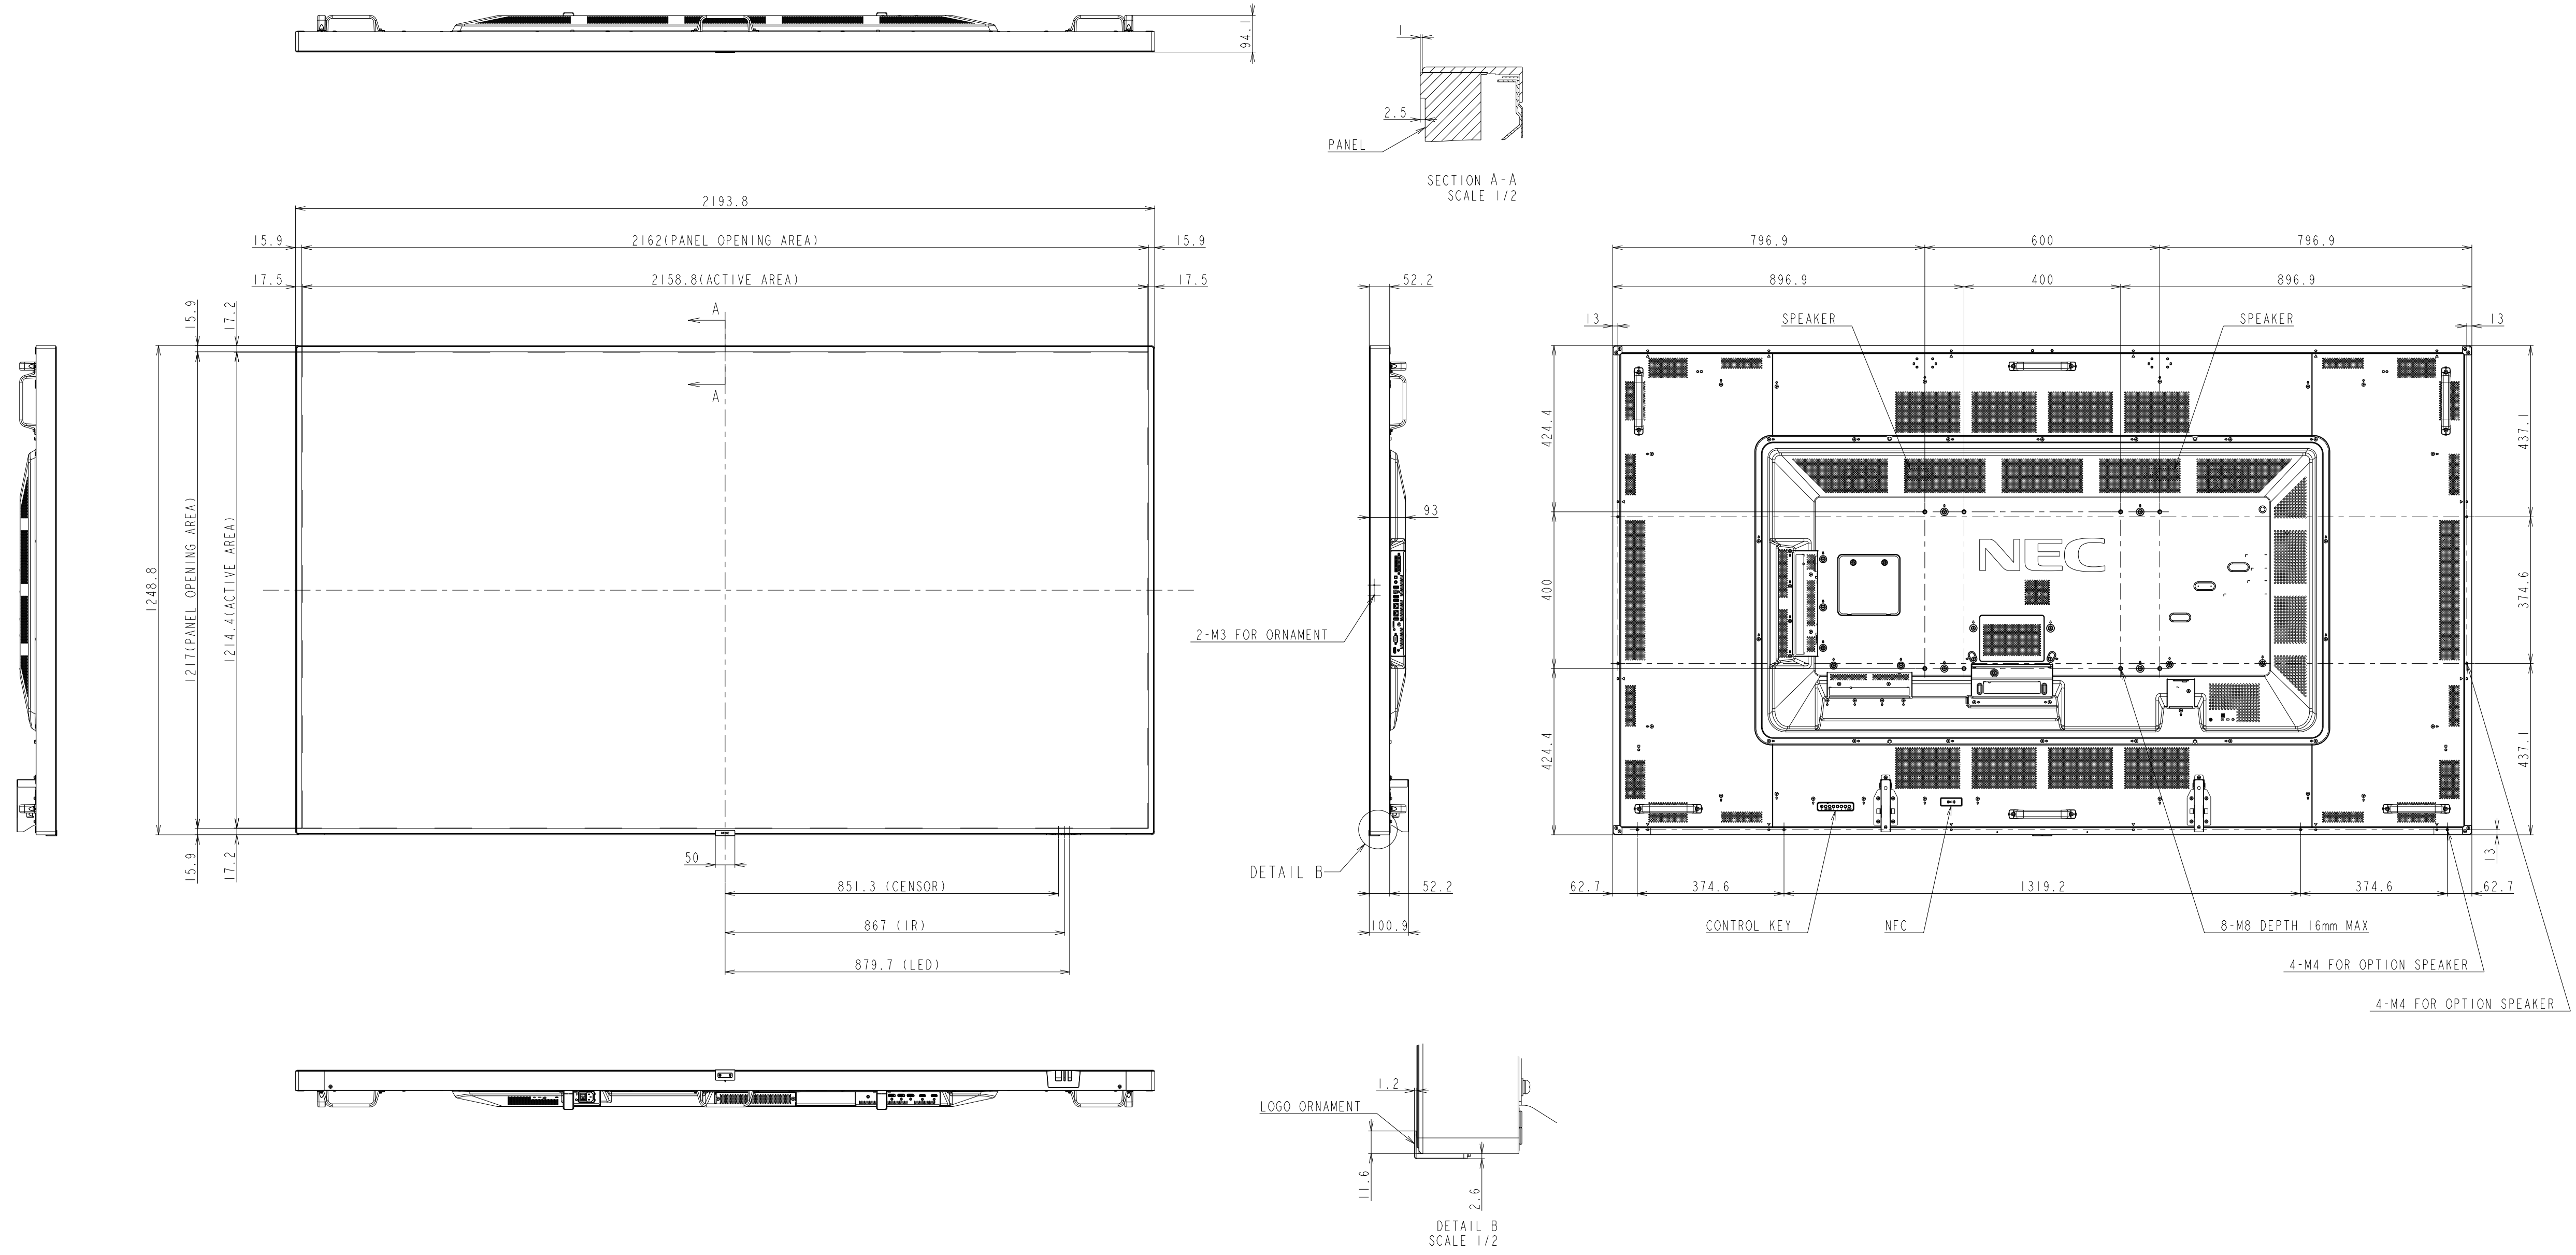

V984Q_OUTLINE

The center of gravity: It is within 10mm from active center.

UNIT	mm
MODEL	V984Q
SCALE	1/10
NEC Display Solutions	
2018/05/22	