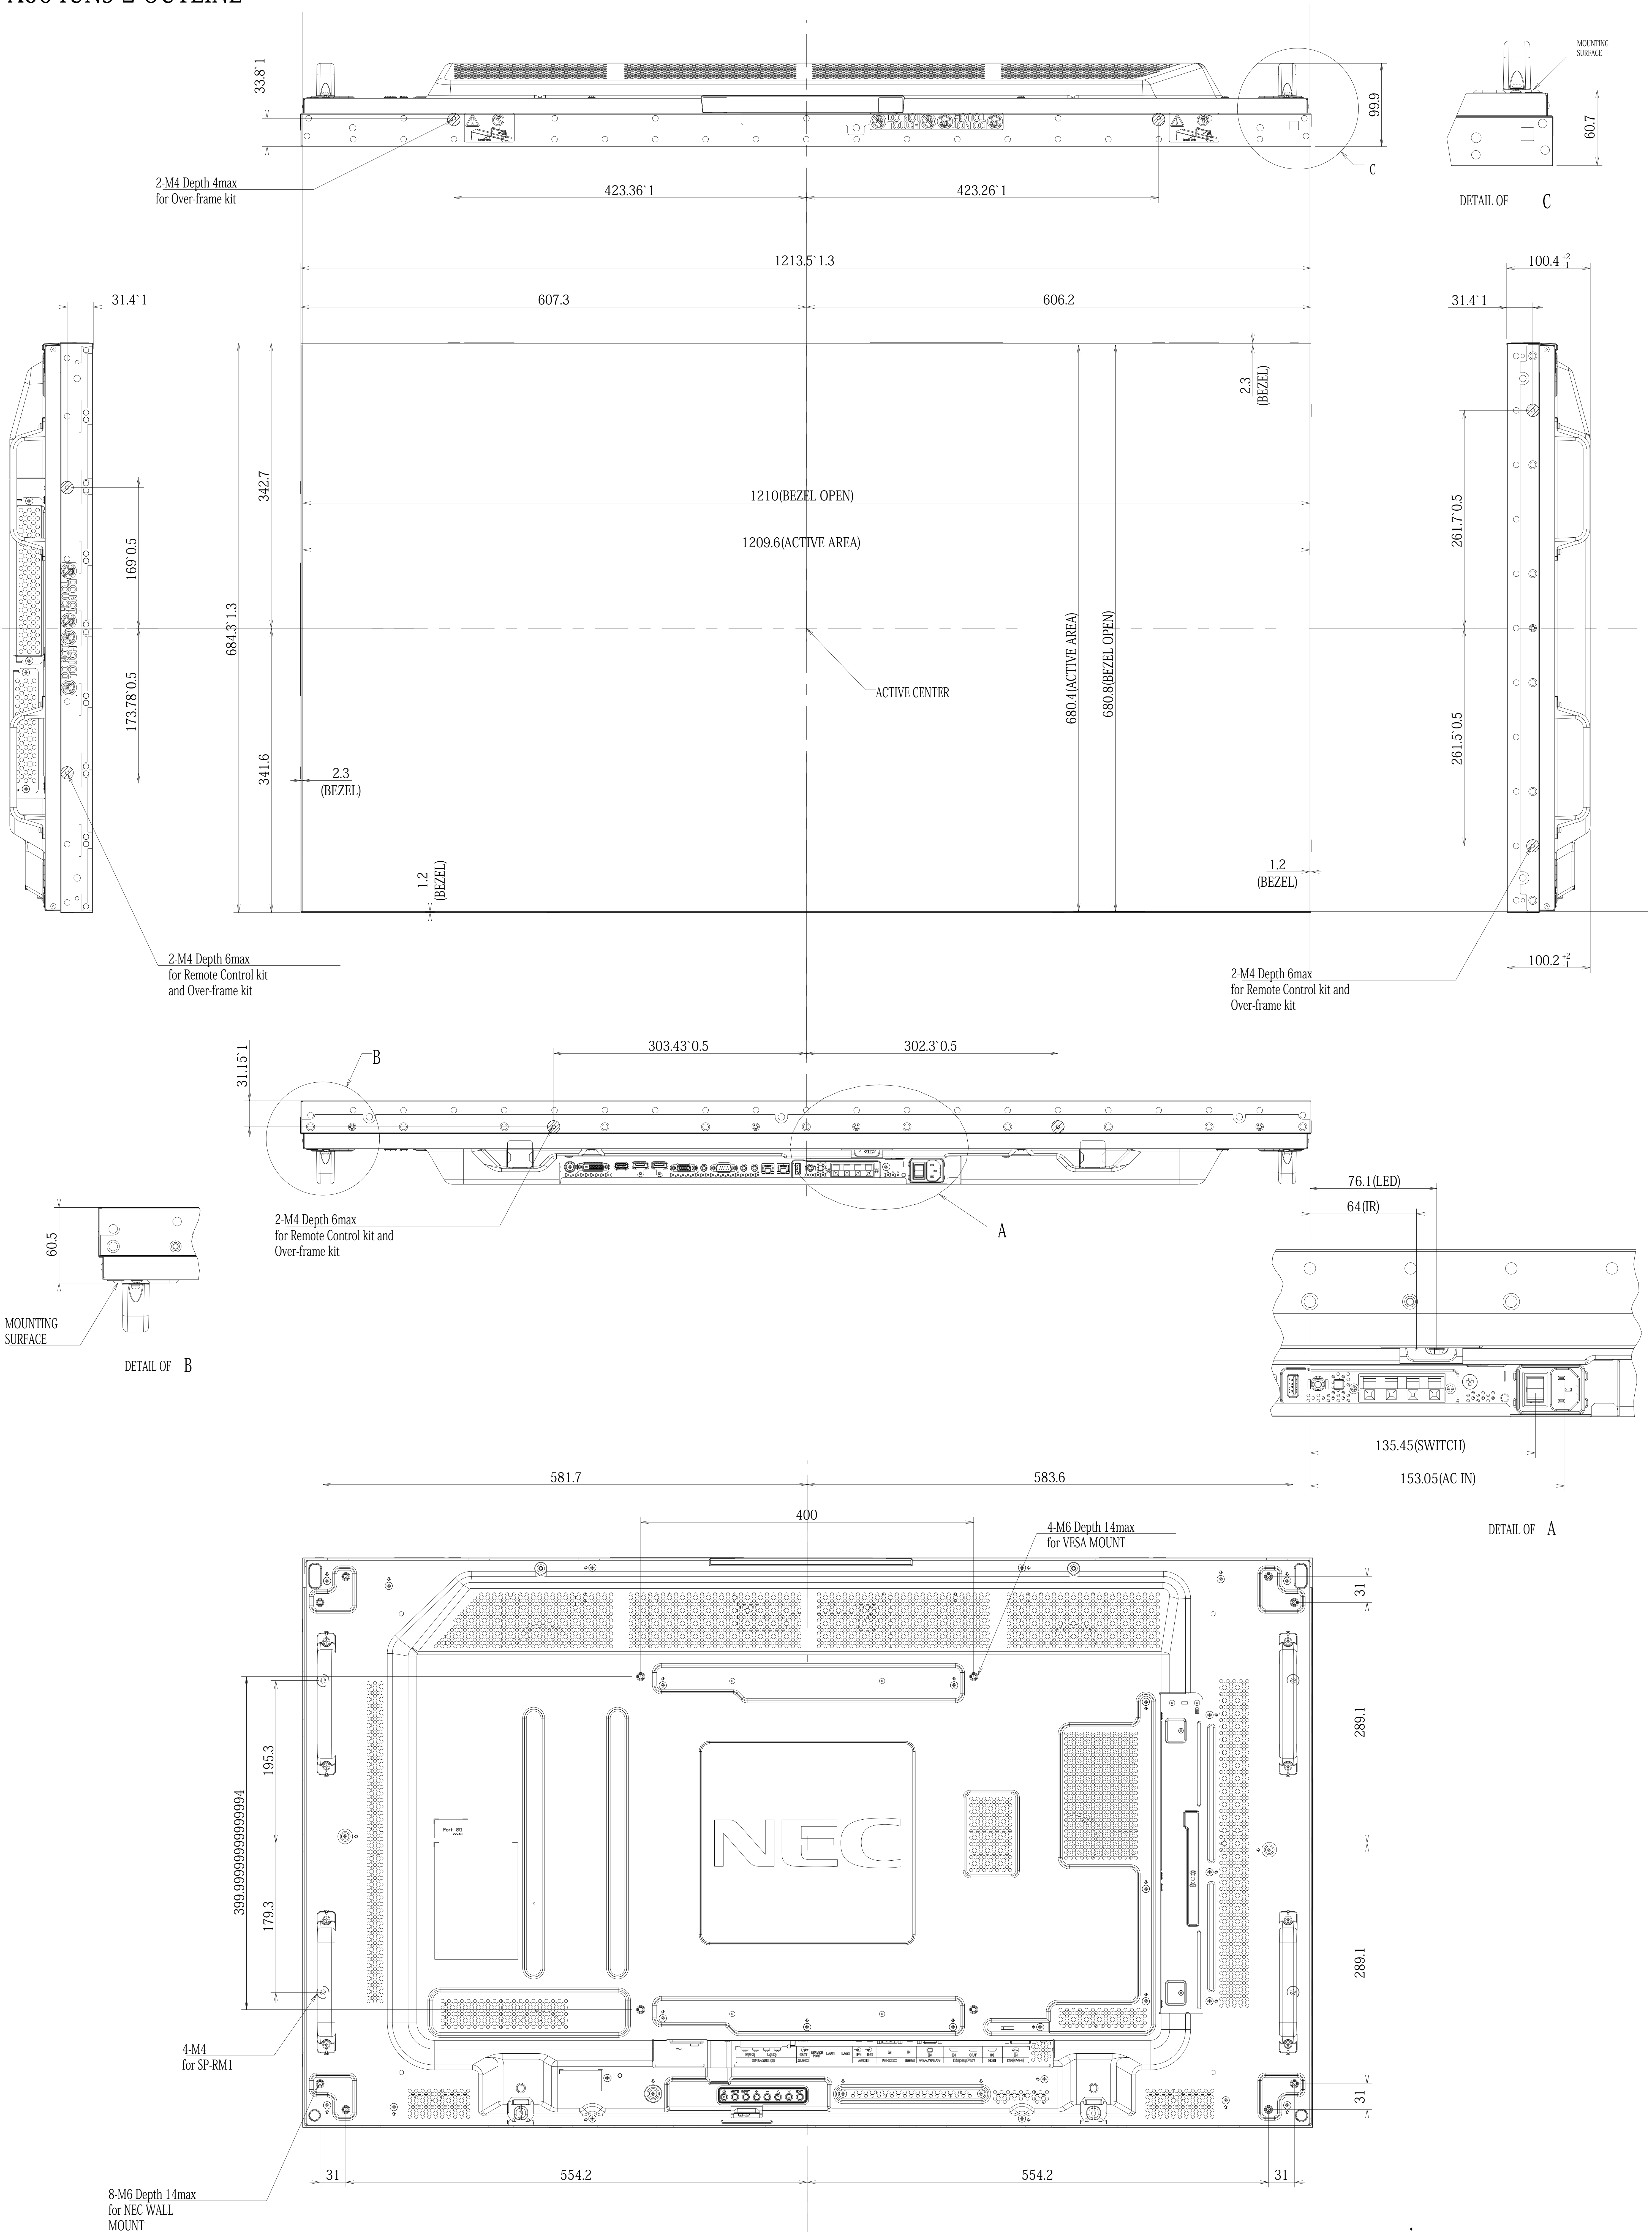

# X554UNS-2 OUTLINE

The center of gravity: It is within 10mm from active center.

UNIT : mm  
 X554UNS-2  
 NEC Display Solutions  
 2017/03/02