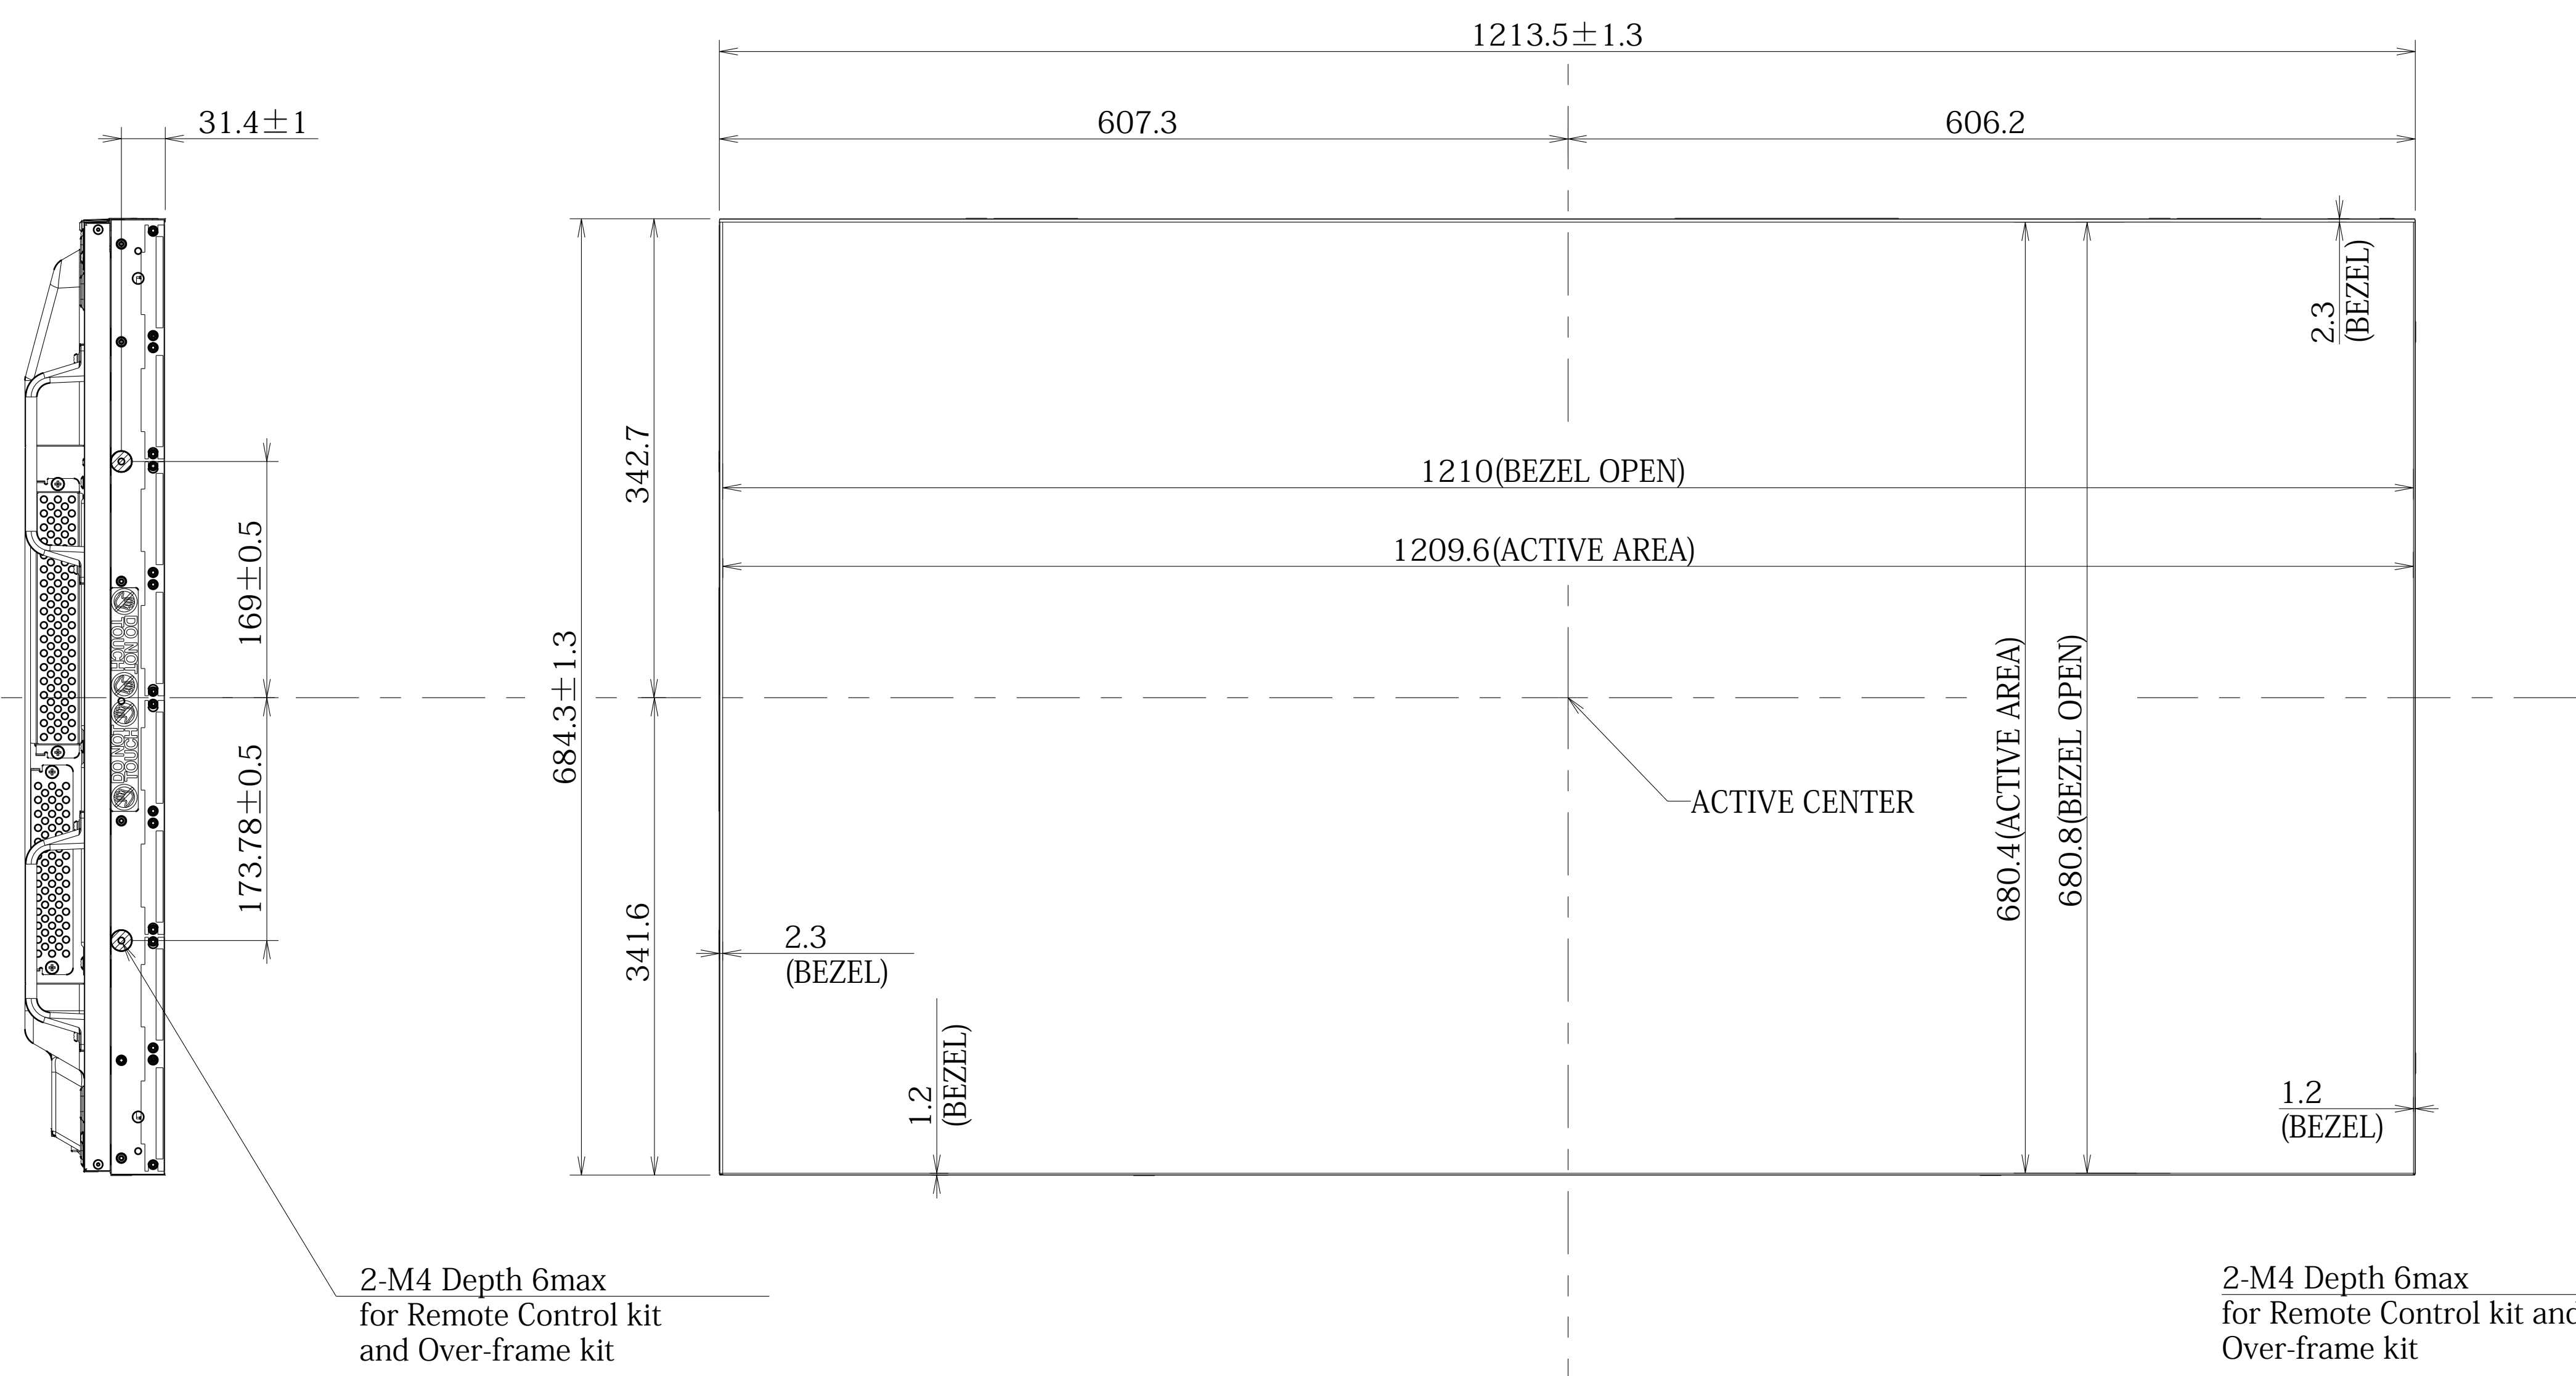

X554UNV OUT LINE

DETAIL OF A

The center of gravity:
It is within 10mm from active center.

UNIT : mm
X554UNV
NEC Display Solutions
2015/05/08