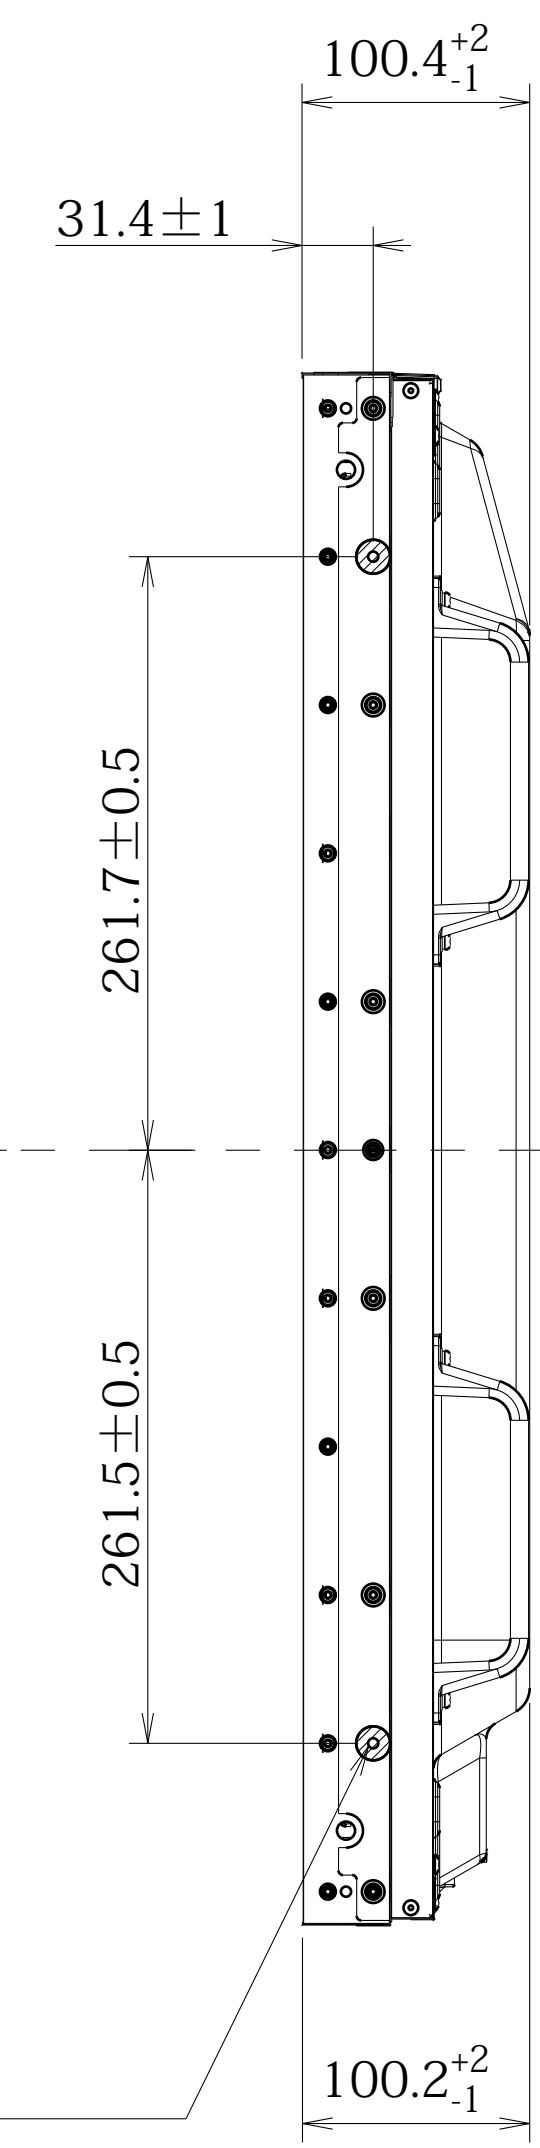

X554UNV OUT LINE

DETAIL OF A

The center of gravity:
It is within 10mm from active center.

UNIT : mm
X554UNV
NEC Display Solutions
2015/05/08