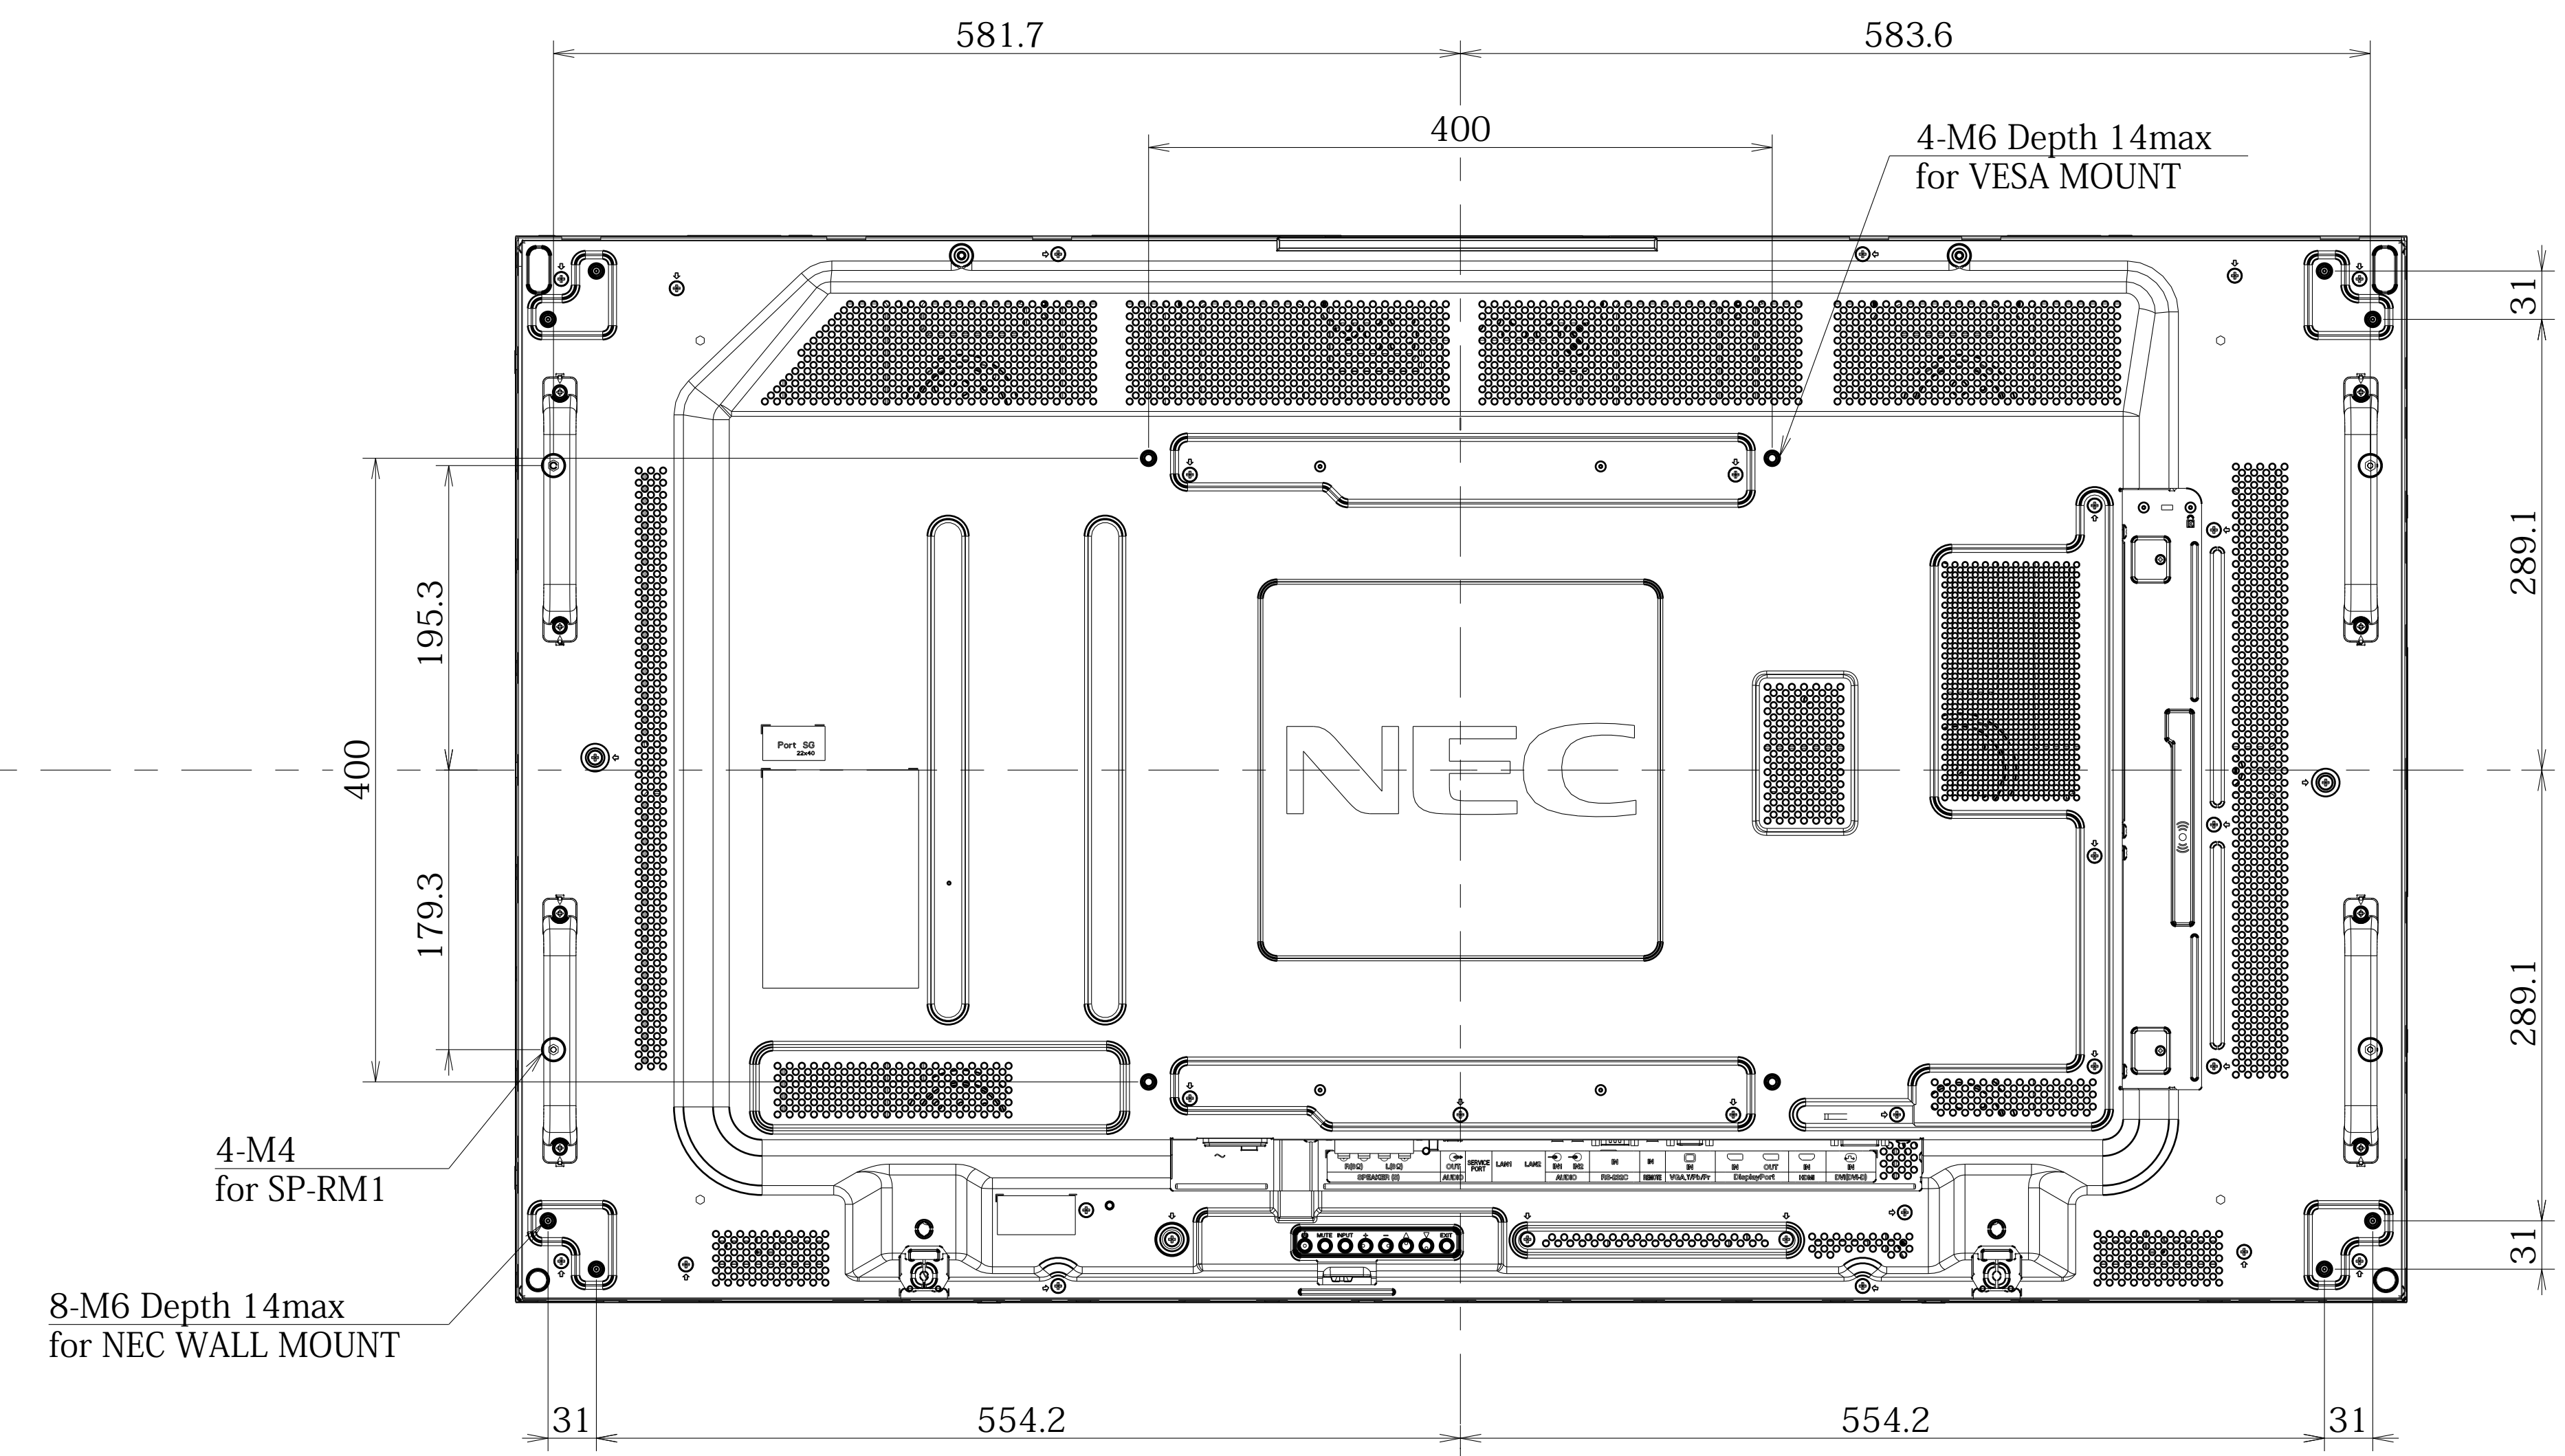

X554UNV OUT LINE

DETAIL OF A

The center of gravity:
It is within 10mm from active center.

UNIT : mm
X554UNV
NEC Display Solutions
2015/05/08