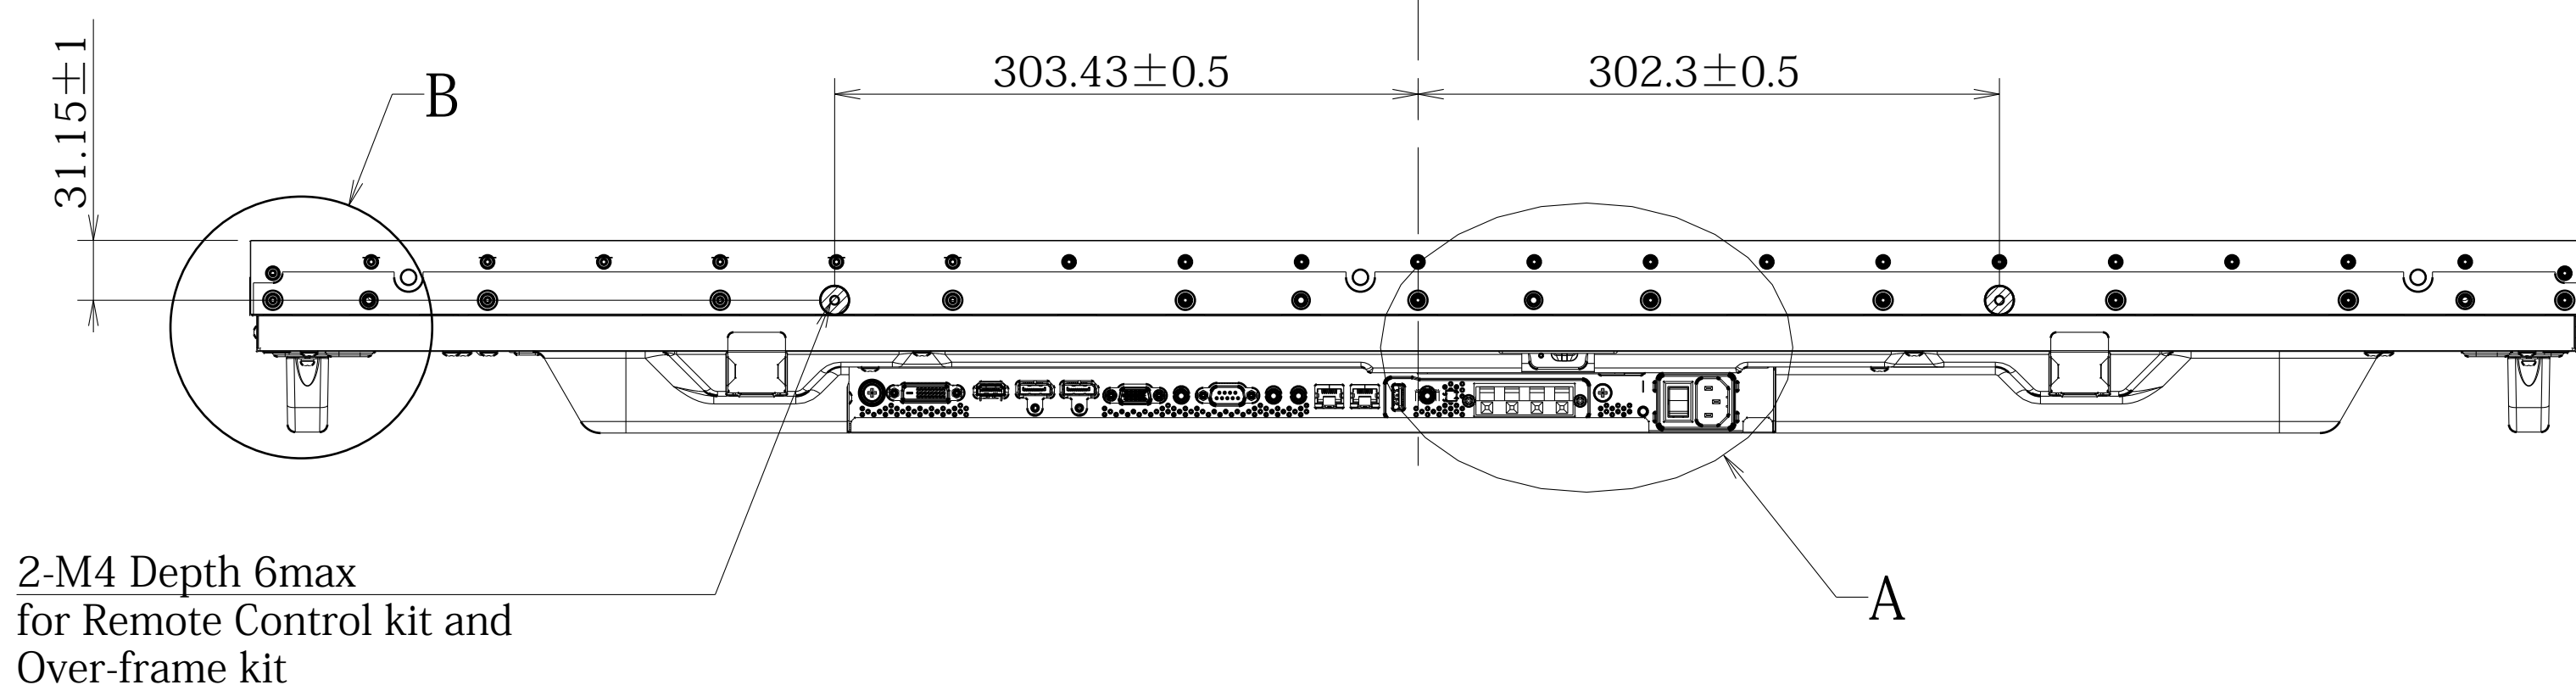

X554UNV OUT LINE

DETAIL OF A

The center of gravity:
It is within 10mm from active center.

UNIT : mm
X554UNV
NEC Display Solutions
2015/05/08