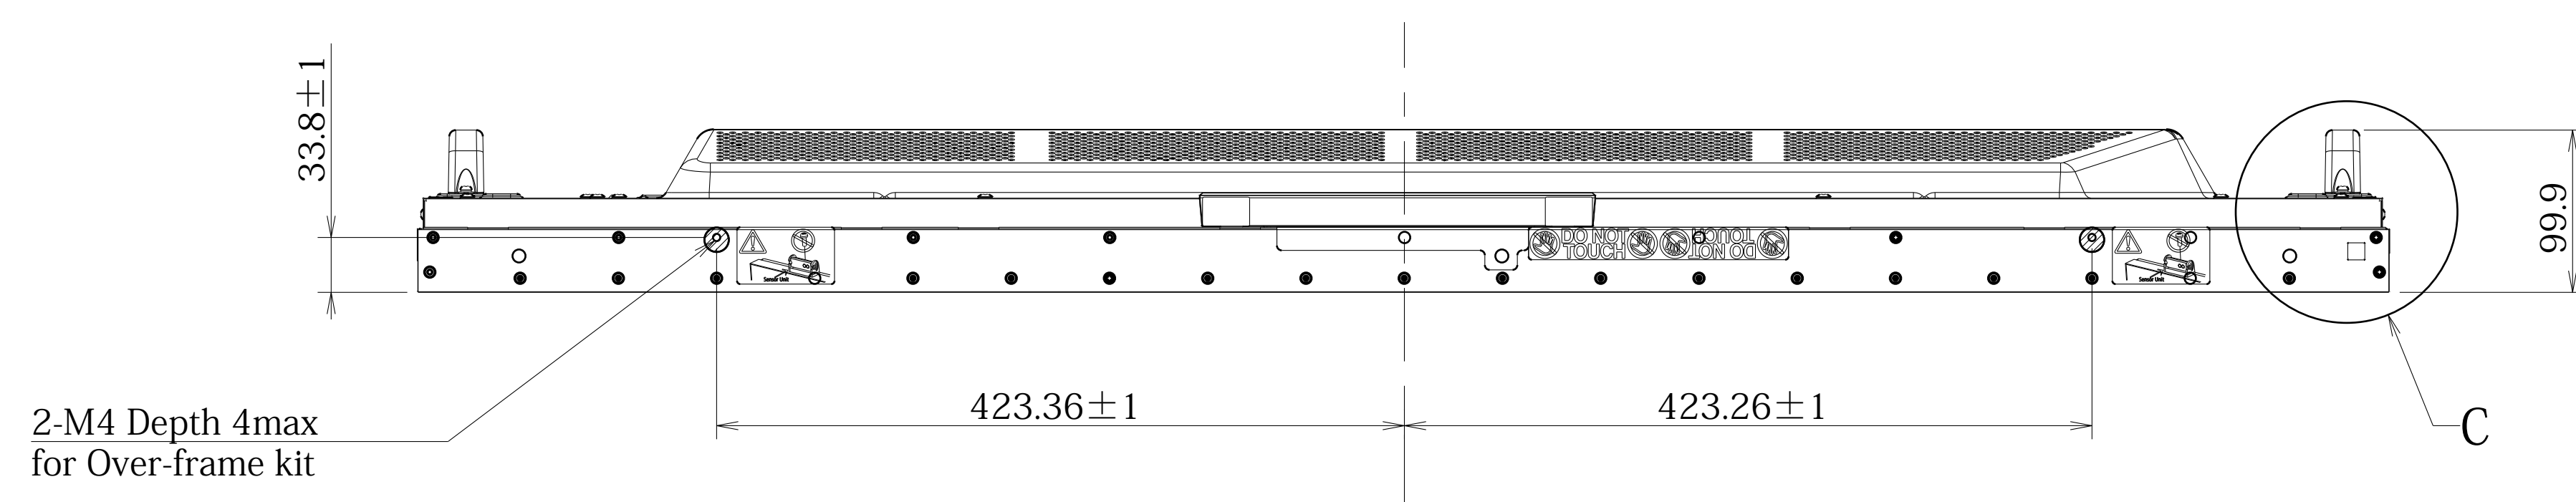

X554UNV OUT LINE

DETAIL OF A

The center of gravity:
It is within 10mm from active center.

UNIT : mm
X554UNV
NEC Display Solutions
2015/05/08