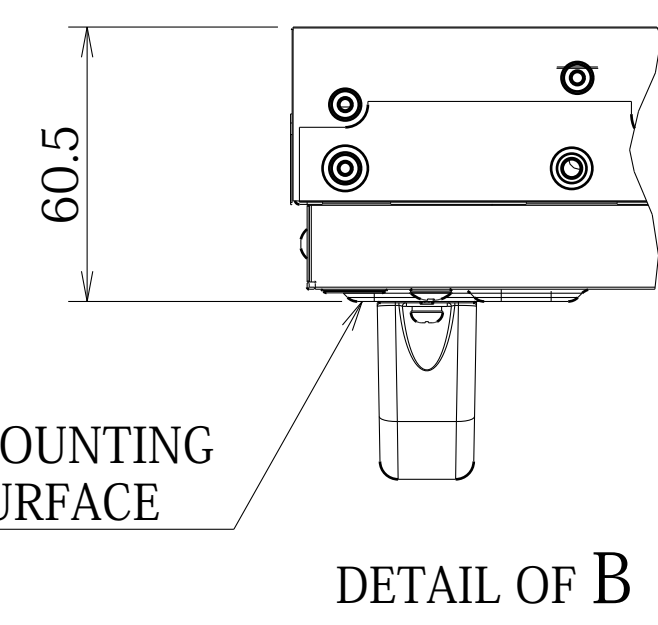

X554UNV OUT LINE

DETAIL OF A

The center of gravity:
It is within 10mm from active center.

UNIT : mm
X554UNV
NEC Display Solutions
2015/05/08