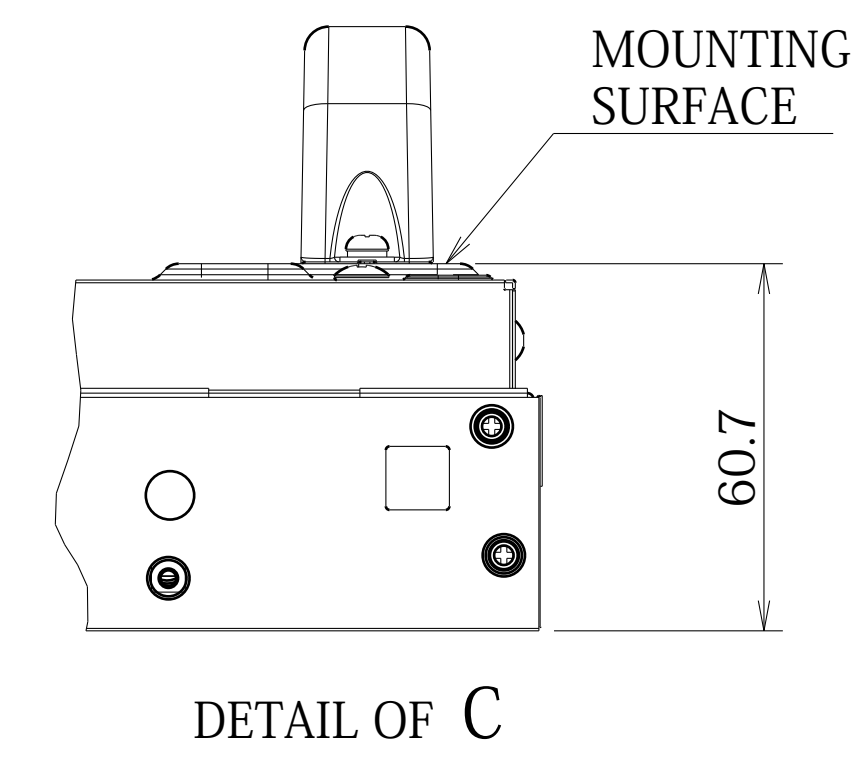

X554UNV OUT LINE

DETAIL OF A

The center of gravity:
It is within 10mm from active center.

UNIT : mm
X554UNV
NEC Display Solutions
2015/05/08