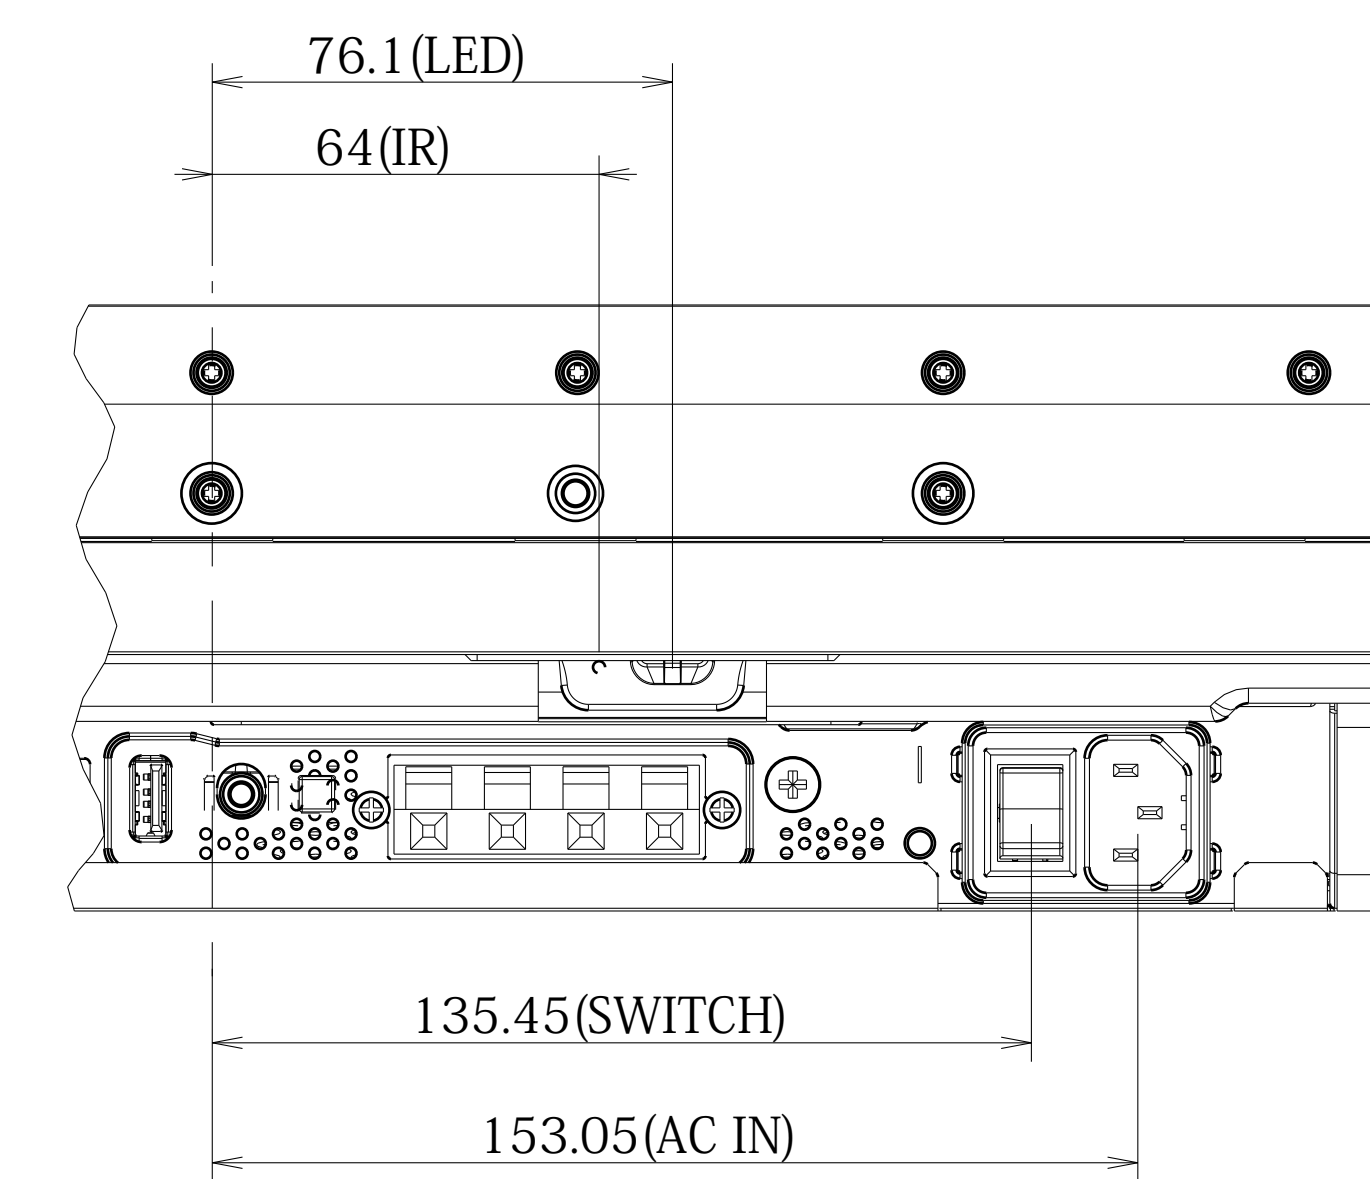

X554UNV OUT LINE

DETAIL OF A

The center of gravity:
It is within 10mm from active center.

UNIT : mm
X554UNV
NEC Display Solutions
2015/05/08