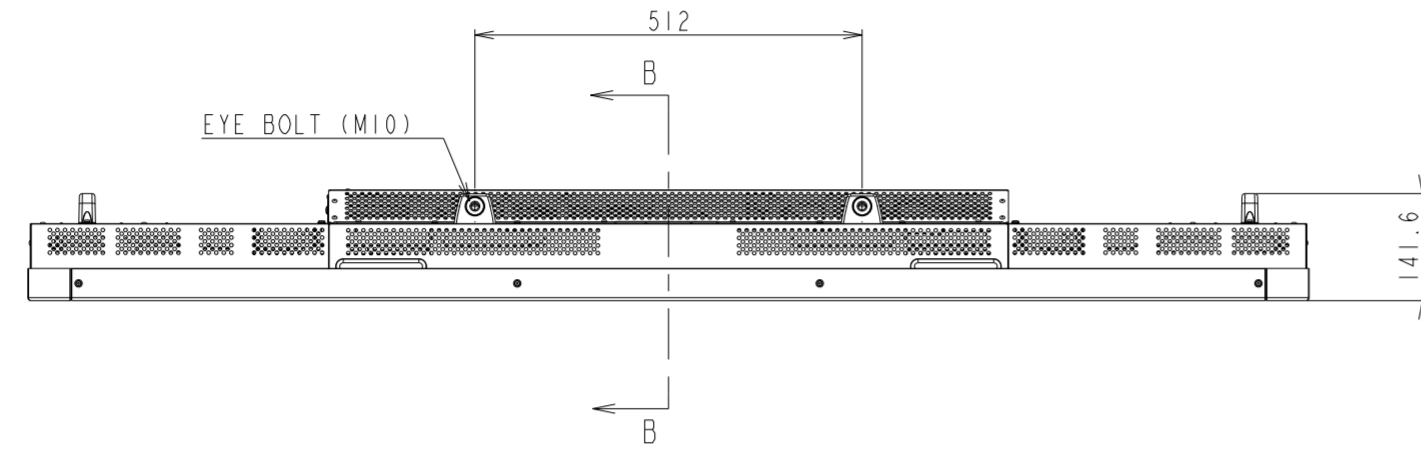

X754HB OUTLINE

The center of gravity: It is within 10mm from active center.

UNIT : mm
X754HB
SCALE: 1/10
NEC Display Solutions
2015/11/04