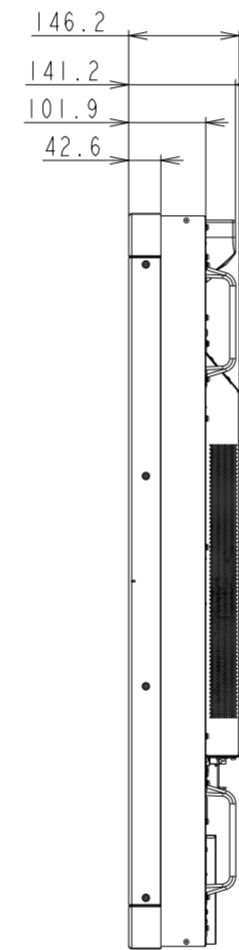

X754HB OUTLINE

The center of gravity: It is within 10mm from active center.

UNIT : mm
X754HB
SCALE: 1/10
NEC Display Solutions
2015/11/04