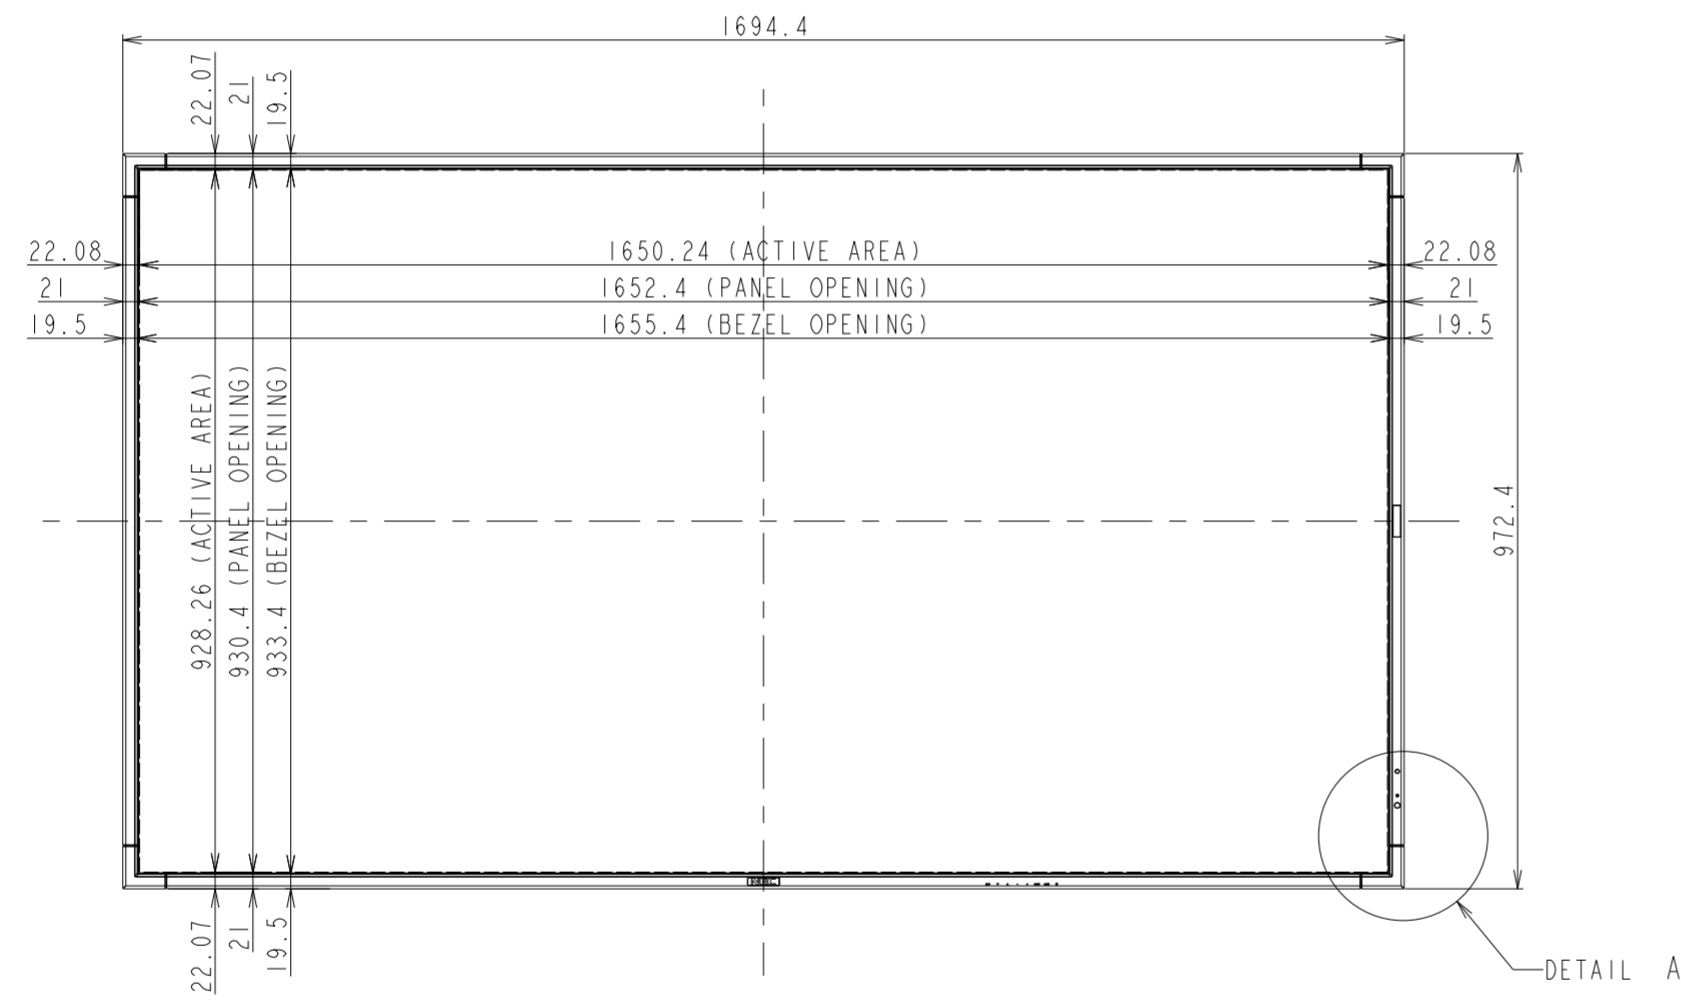

X754HB OUTLINE

The center of gravity: It is within 10mm from active center.

UNIT : mm
X754HB
SCALE: 1/10
NEC Display Solutions
2015/11/04