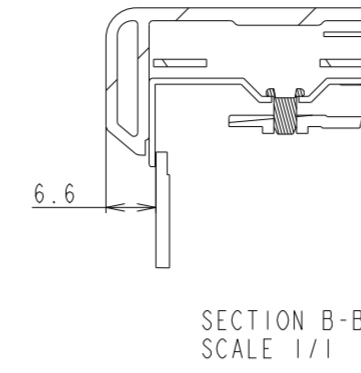

X754HB OUTLINE

The center of gravity: It is within 10mm from active center.

UNIT : mm
X754HB
SCALE: 1/10
NEC Display Solutions
2015/11/04