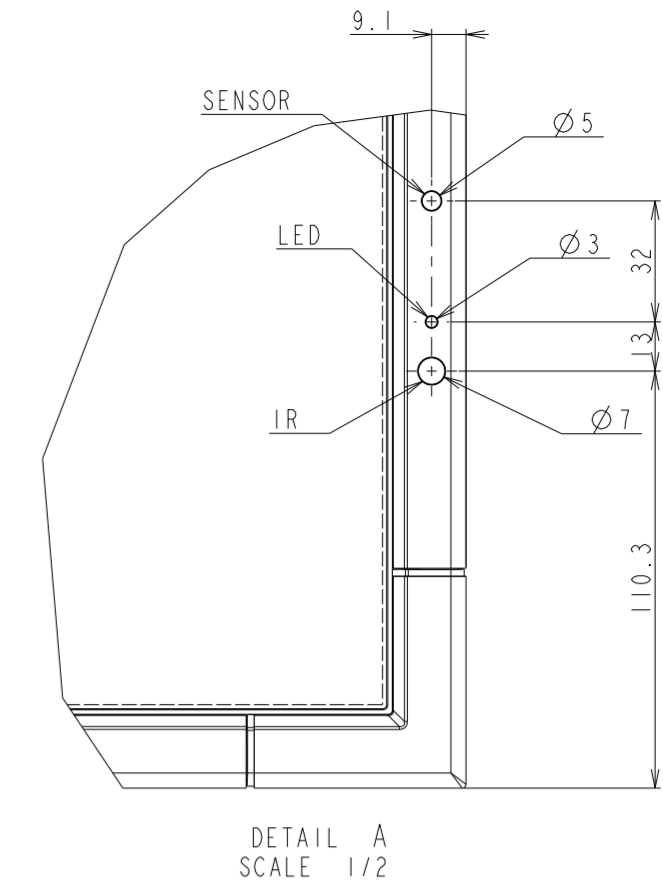

X754HB OUTLINE

The center of gravity: It is within 10mm from active center.

UNIT : mm
X754HB
SCALE: 1/10
NEC Display Solutions
2015/11/04