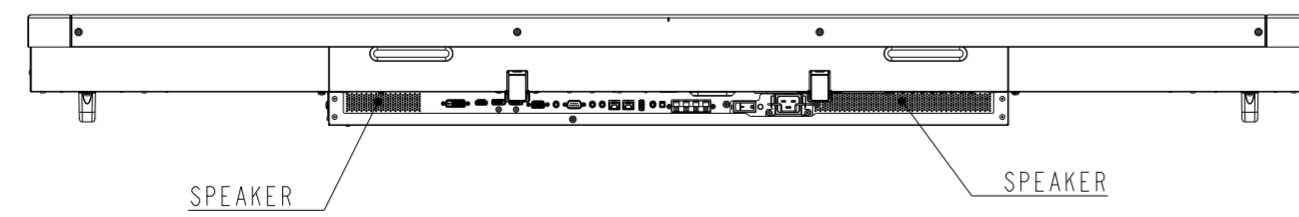

X754HB OUTLINE

The center of gravity: It is within 10mm from active center.

UNIT : mm
X754HB
SCALE: 1/10
NEC Display Solutions
2015/11/04