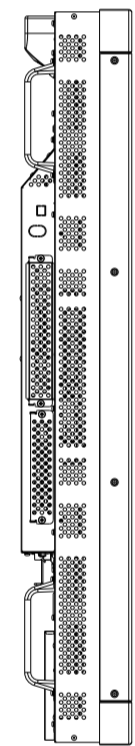

X754HB OUTLINE

The center of gravity: It is within 10mm from active center.

UNIT : mm
X754HB
SCALE: 1/10
NEC Display Solutions
2015/11/04