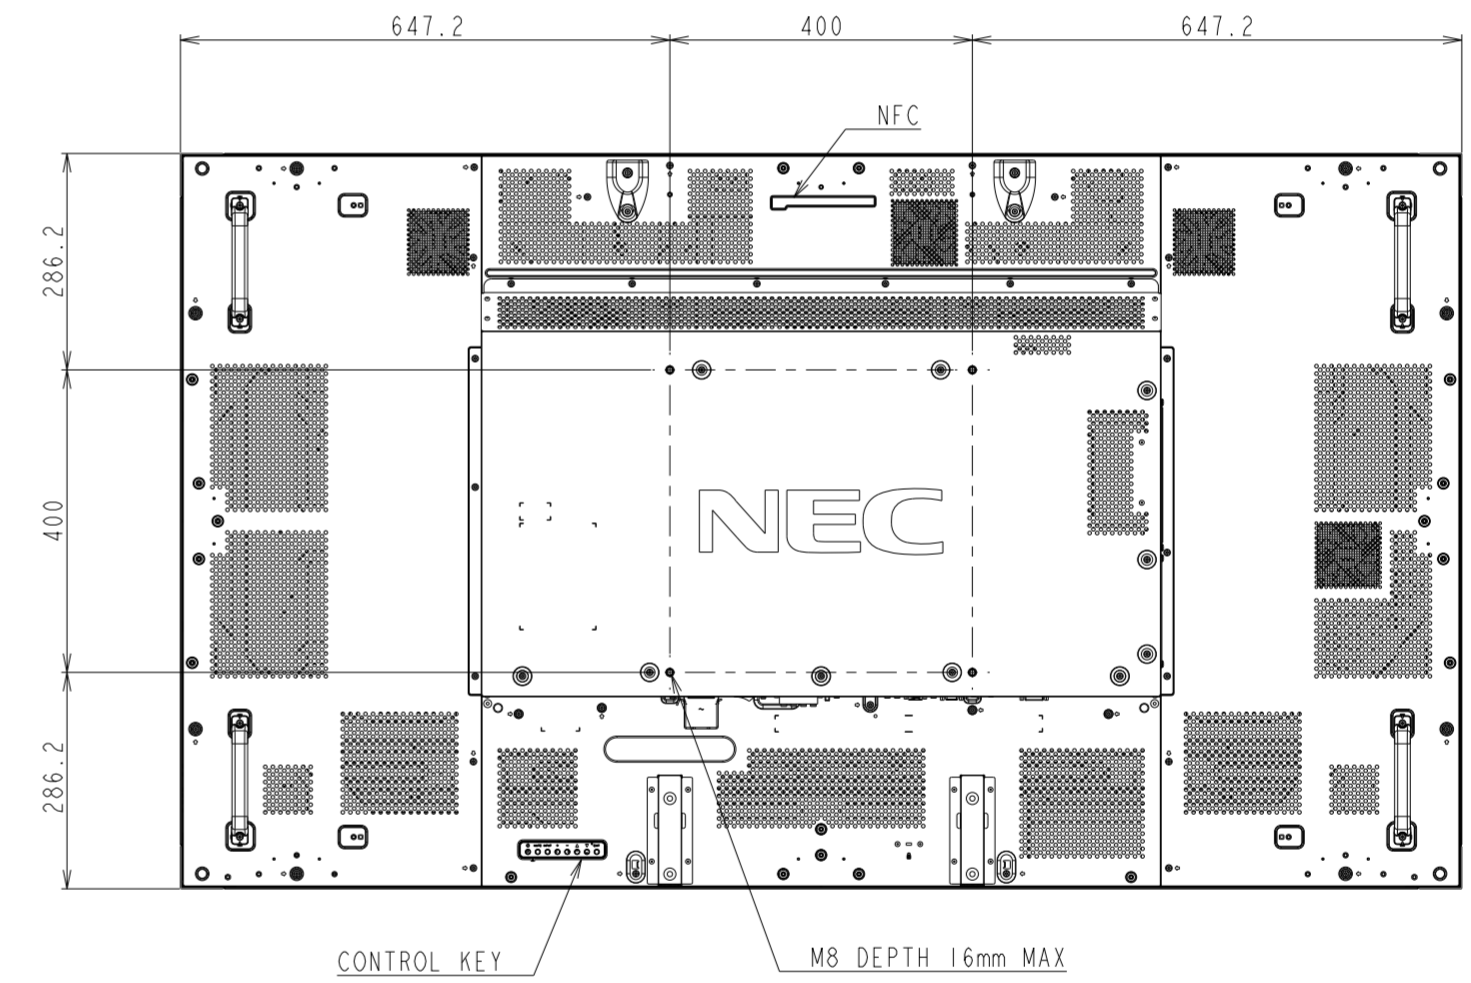

X754HB OUTLINE

The center of gravity: It is within 10mm from active center.

UNIT : mm
X754HB
SCALE: 1/10
NEC Display Solutions
2015/11/04