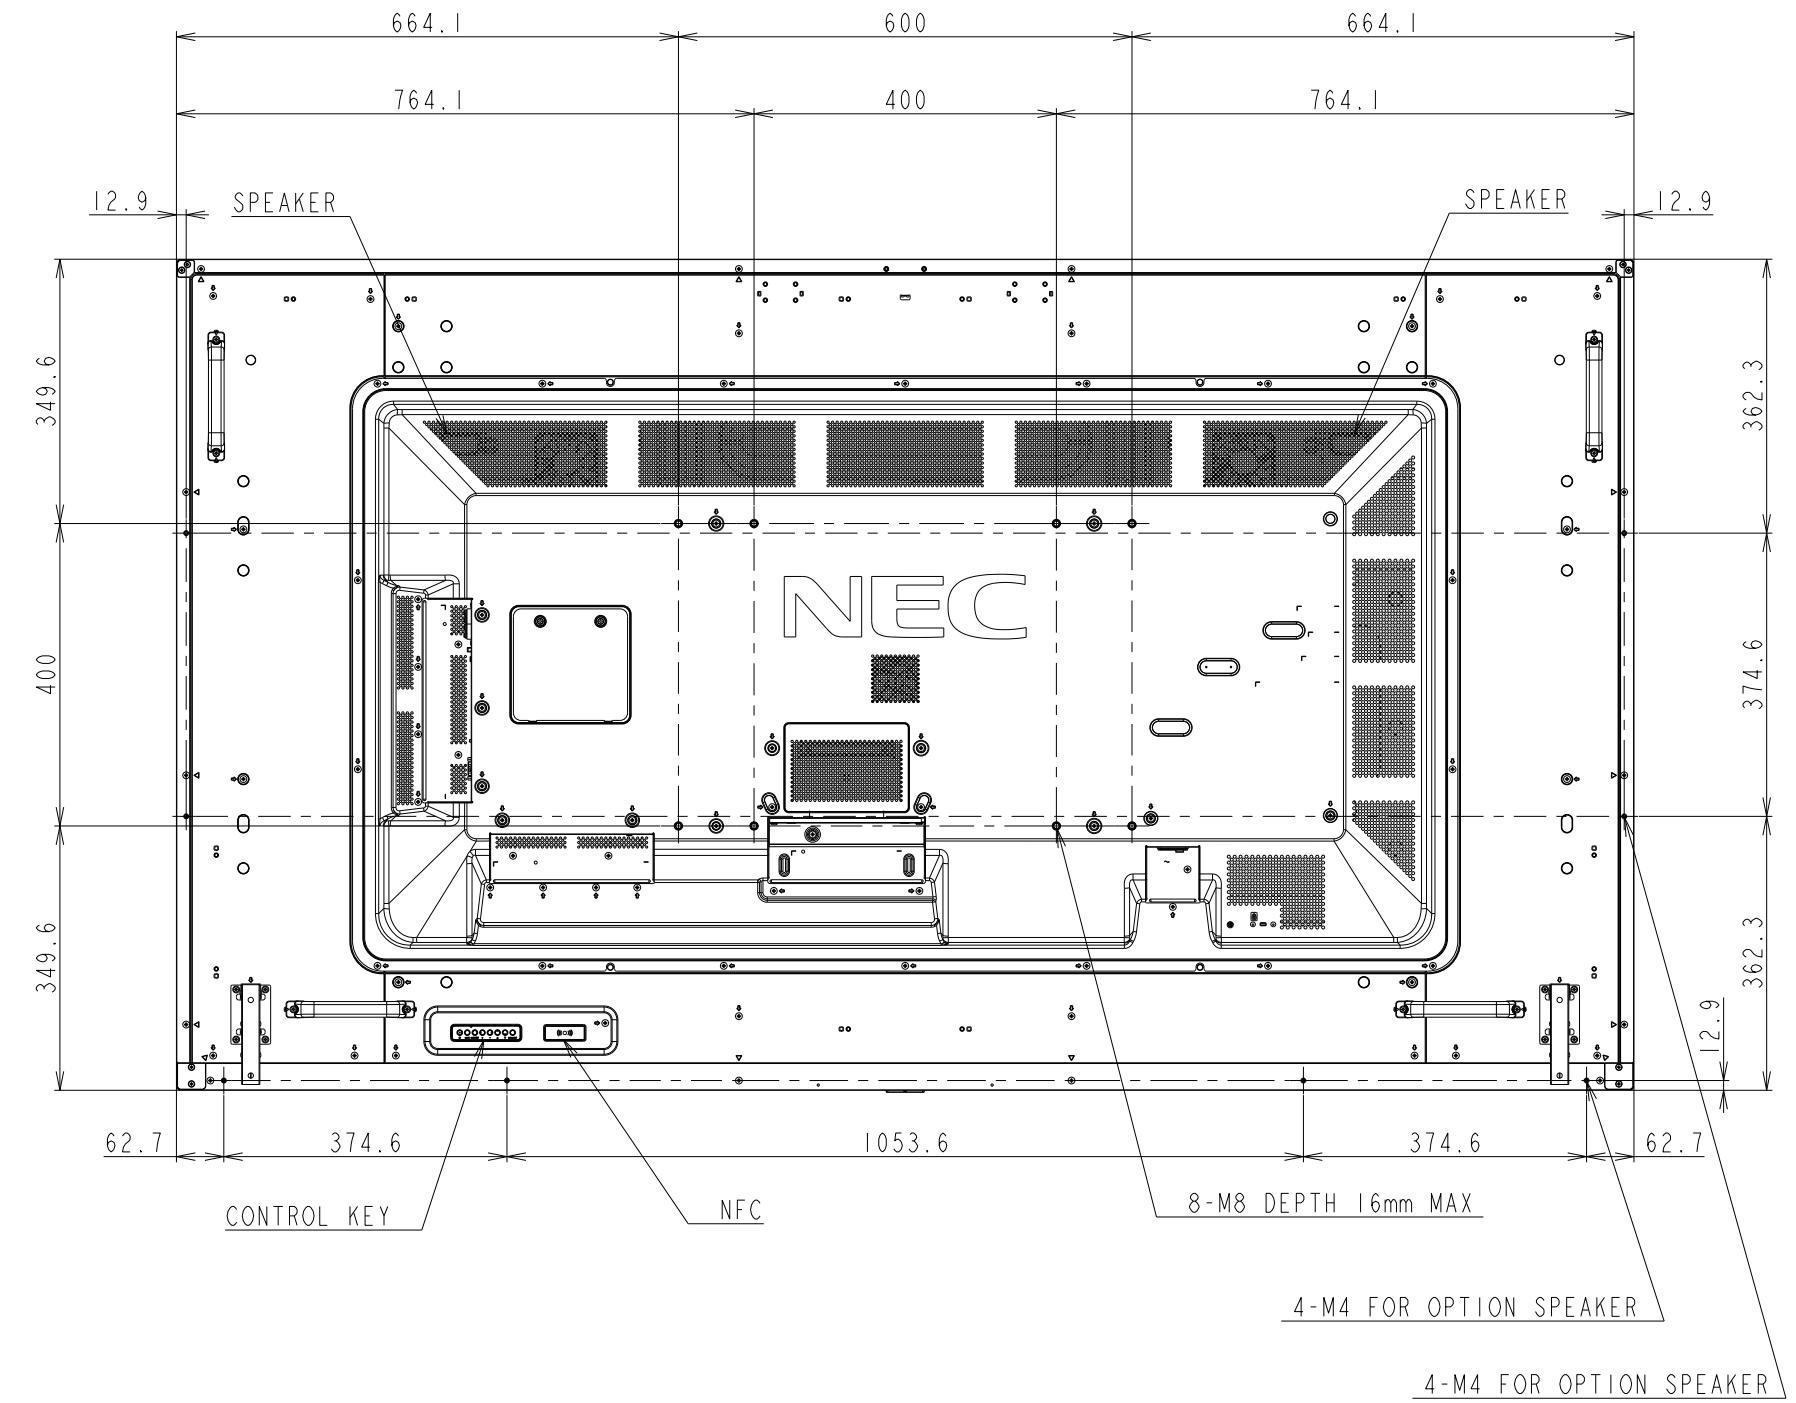

C861Q OUTLINE

SECTION A-A
SCALE 1/1

DETAIL A
SCALE 1/2

UNIT	mm
MODEL	C861Q
SCALE	1/10
NEC Display Solutions 2018/04/16	