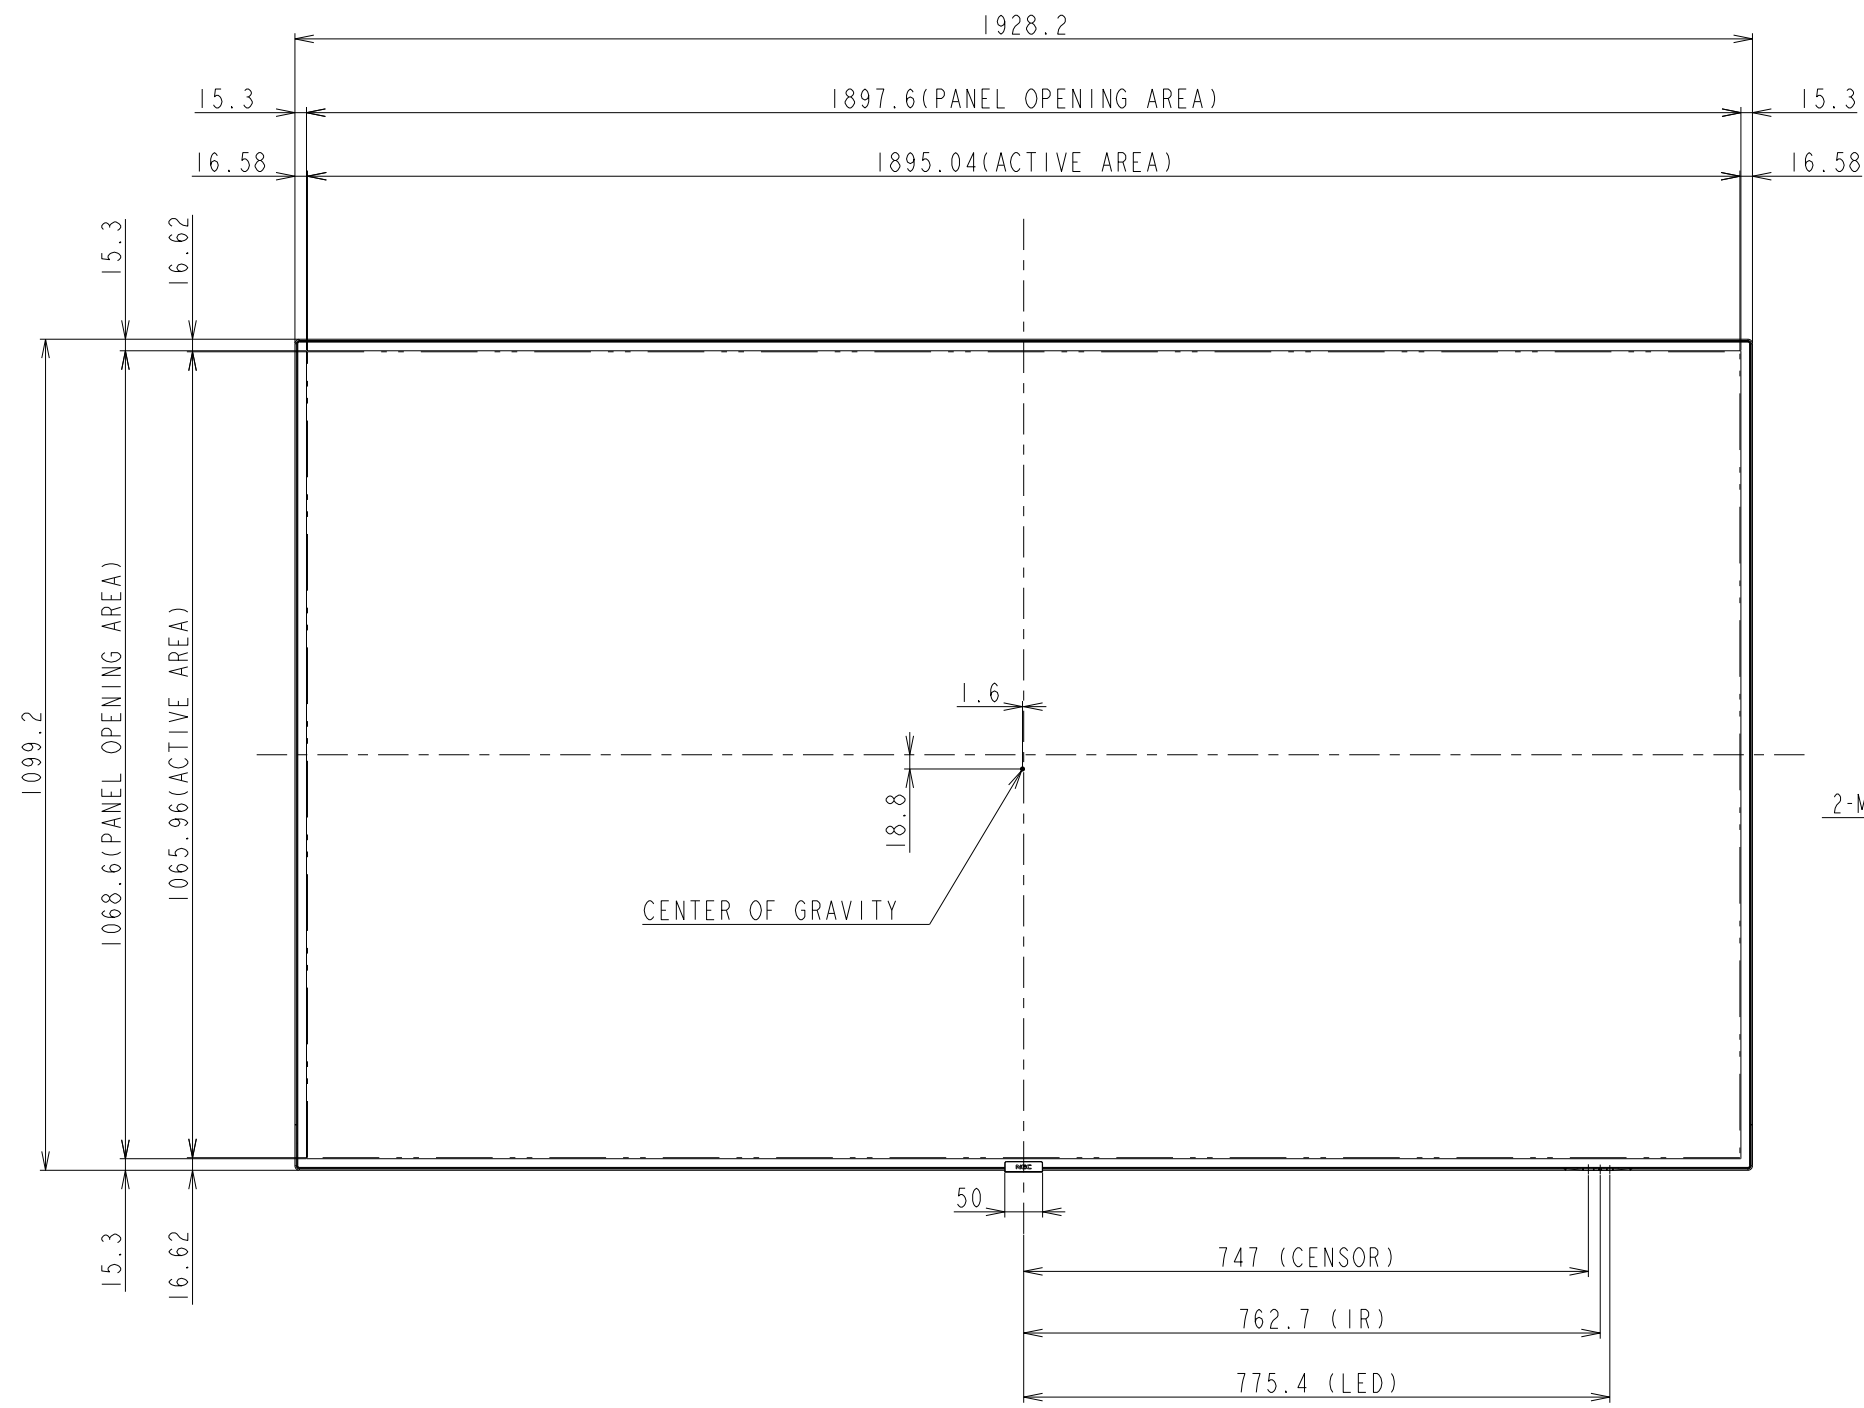

C861Q OUTLINE

SECTION A-A
SCALE 1/1

DETAIL A
SCALE 1/2

UNIT	mm
MODEL	C861Q
SCALE	1/10
NEC Display Solutions 2018/04/16	