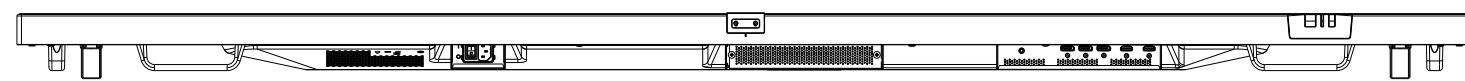

C861Q OUTLINE

SECTION A-A
SCALE 1/1

DETAIL A
SCALE 1/2

UNIT	mm
MODEL	C861Q
SCALE	1/10
NEC Display Solutions 2018/04/16	