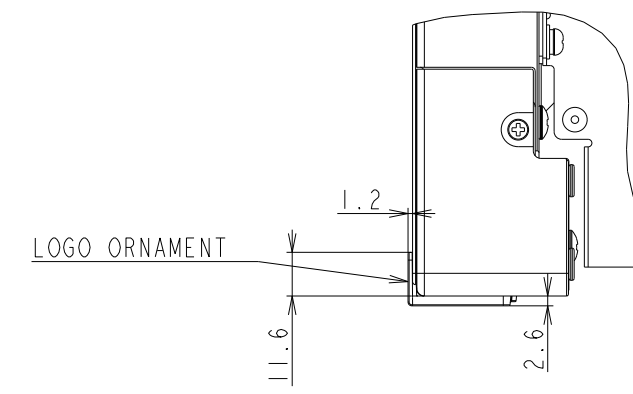

C861Q OUTLINE

SECTION A-A
SCALE 1/1

DETAIL A
SCALE 1/2

UNIT	mm
MODEL	C861Q
SCALE	1/10
NEC Display Solutions 2018/04/16	