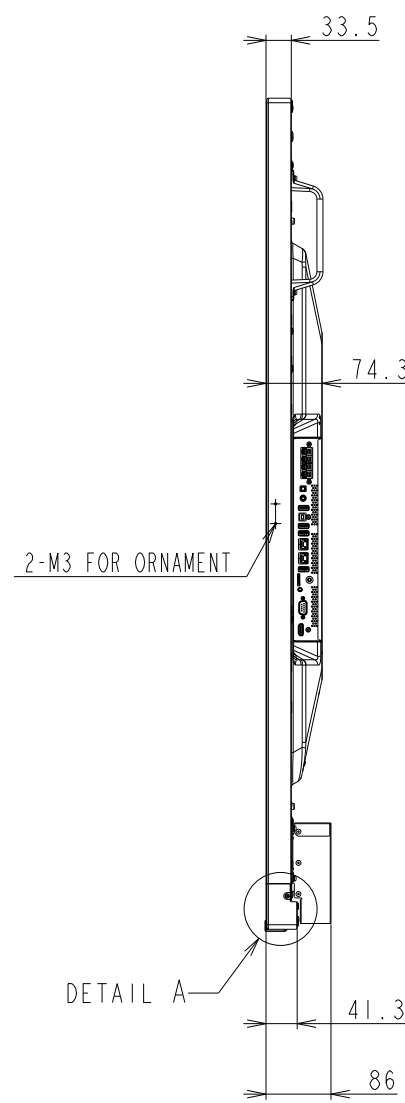

C861Q OUTLINE

SECTION A-A
SCALE 1/1

DETAIL A
SCALE 1/2

UNIT	mm
MODEL	C861Q
SCALE	1/10
NEC Display Solutions 2018/04/16	