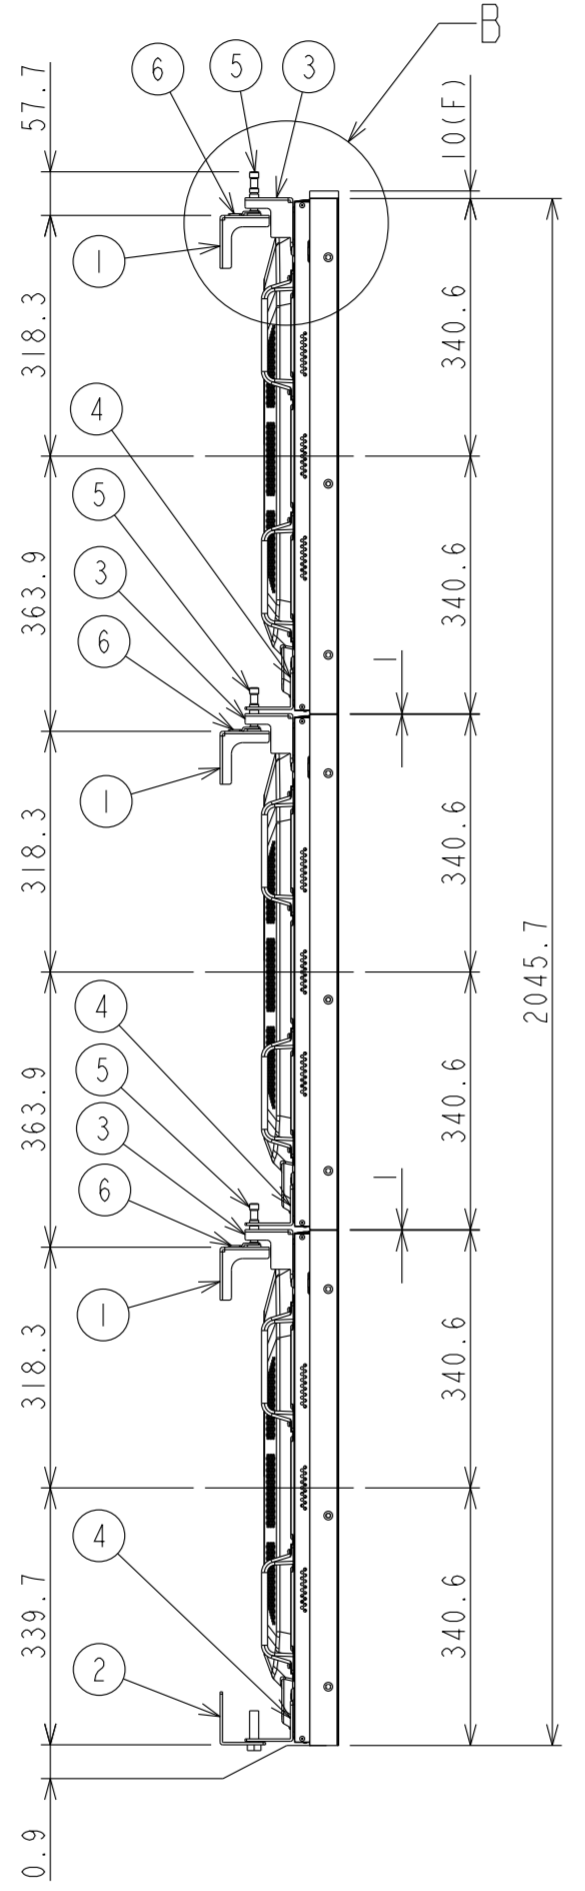

UN552S with WM-55UN-L Installation Drawing

DETAIL of A

DETAIL of B

DETAIL of C

DETAIL of D

1) Dimension (E) shows adjustable range of horizontally.
Dimension (F) shows adjustable range of vertically.
2) Monitor position is shown bottom end in adjustable range.

- Parts
- ① Wall bracket (top)
 - ② Wall bracket (bottom)
 - ③ Monitor bracket (top)
 - ④ Monitor bracket (bottom)
 - ⑤ Adjuster pin
 - ⑥ Stopper
 - ⑦ Monitor

UNIT	mm
SCALE	1/10
MODEL	UN552S with WM-55UN-L
NEC Display Solutions 2019/03/08	