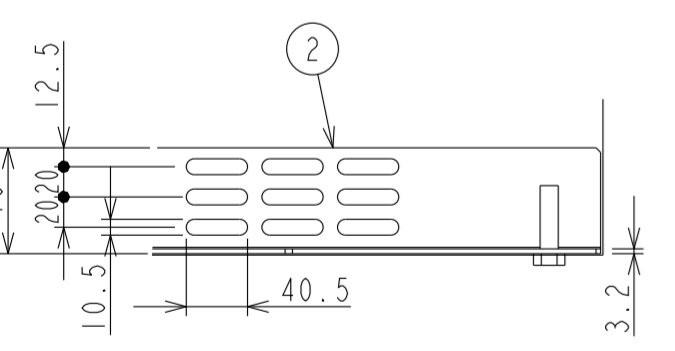

UN552S with WM-55UN-L Installation Drawing

DETAIL of A

DETAIL of B

DETAIL of C

DETAIL of D

1) Dimension (E) shows adjustable range of horizontally.
Dimension (F) shows adjustable range of vertically.
2) Monitor position is shown bottom end in adjustable range.

- Parts
- ① Wall bracket (top)
 - ② Wall bracket (bottom)
 - ③ Monitor bracket (top)
 - ④ Monitor bracket (bottom)
 - ⑤ Adjuster pin
 - ⑥ Stopper
 - ⑦ Monitor

UNIT	mm
SCALE	1/10
MODEL	UN552S with WM-55UN-L
NEC Display Solutions 2019/03/08	