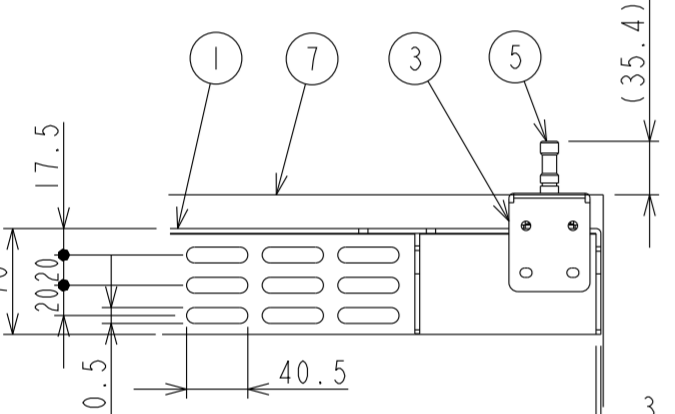

UN552S with WM-55UN-L Installation Drawing

DETAIL of A

DETAIL of B

DETAIL of C

DETAIL of D

1) Dimension (E) shows adjustable range of horizontally.
Dimension (F) shows adjustable range of vertically.
2) Monitor position is shown bottom end in adjustable range.

- Parts
- ① Wall bracket (top)
 - ② Wall bracket (bottom)
 - ③ Monitor bracket (top)
 - ④ Monitor bracket (bottom)
 - ⑤ Adjuster pin
 - ⑥ Stopper
 - ⑦ Monitor

UNIT	mm
SCALE	1/10
MODEL	UN552S with WM-55UN-L
NEC Display Solutions 2019/03/08	