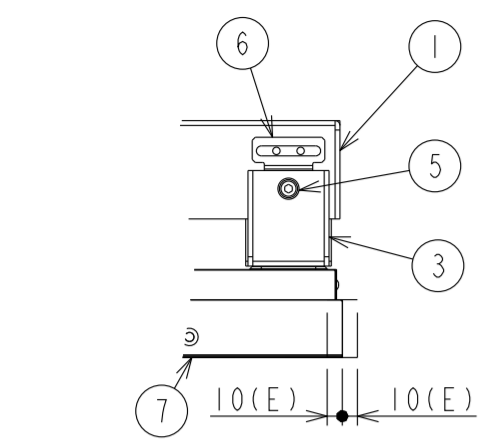

UN552S with WM-55UN-L Installation Drawing

DETAIL of A

DETAIL of B

DETAIL of C

DETAIL of D

1) Dimension (E) shows adjustable range of horizontally.
Dimension (F) shows adjustable range of vertically.
2) Monitor position is shown bottom end in adjustable range.

- Parts
- ① Wall bracket (top)
 - ② Wall bracket (bottom)
 - ③ Monitor bracket (top)
 - ④ Monitor bracket (bottom)
 - ⑤ Adjuster pin
 - ⑥ Stopper
 - ⑦ Monitor

UNIT	mm
SCALE	1/10
MODEL	UN552S with WM-55UN-L
NEC Display Solutions 2019/03/08	