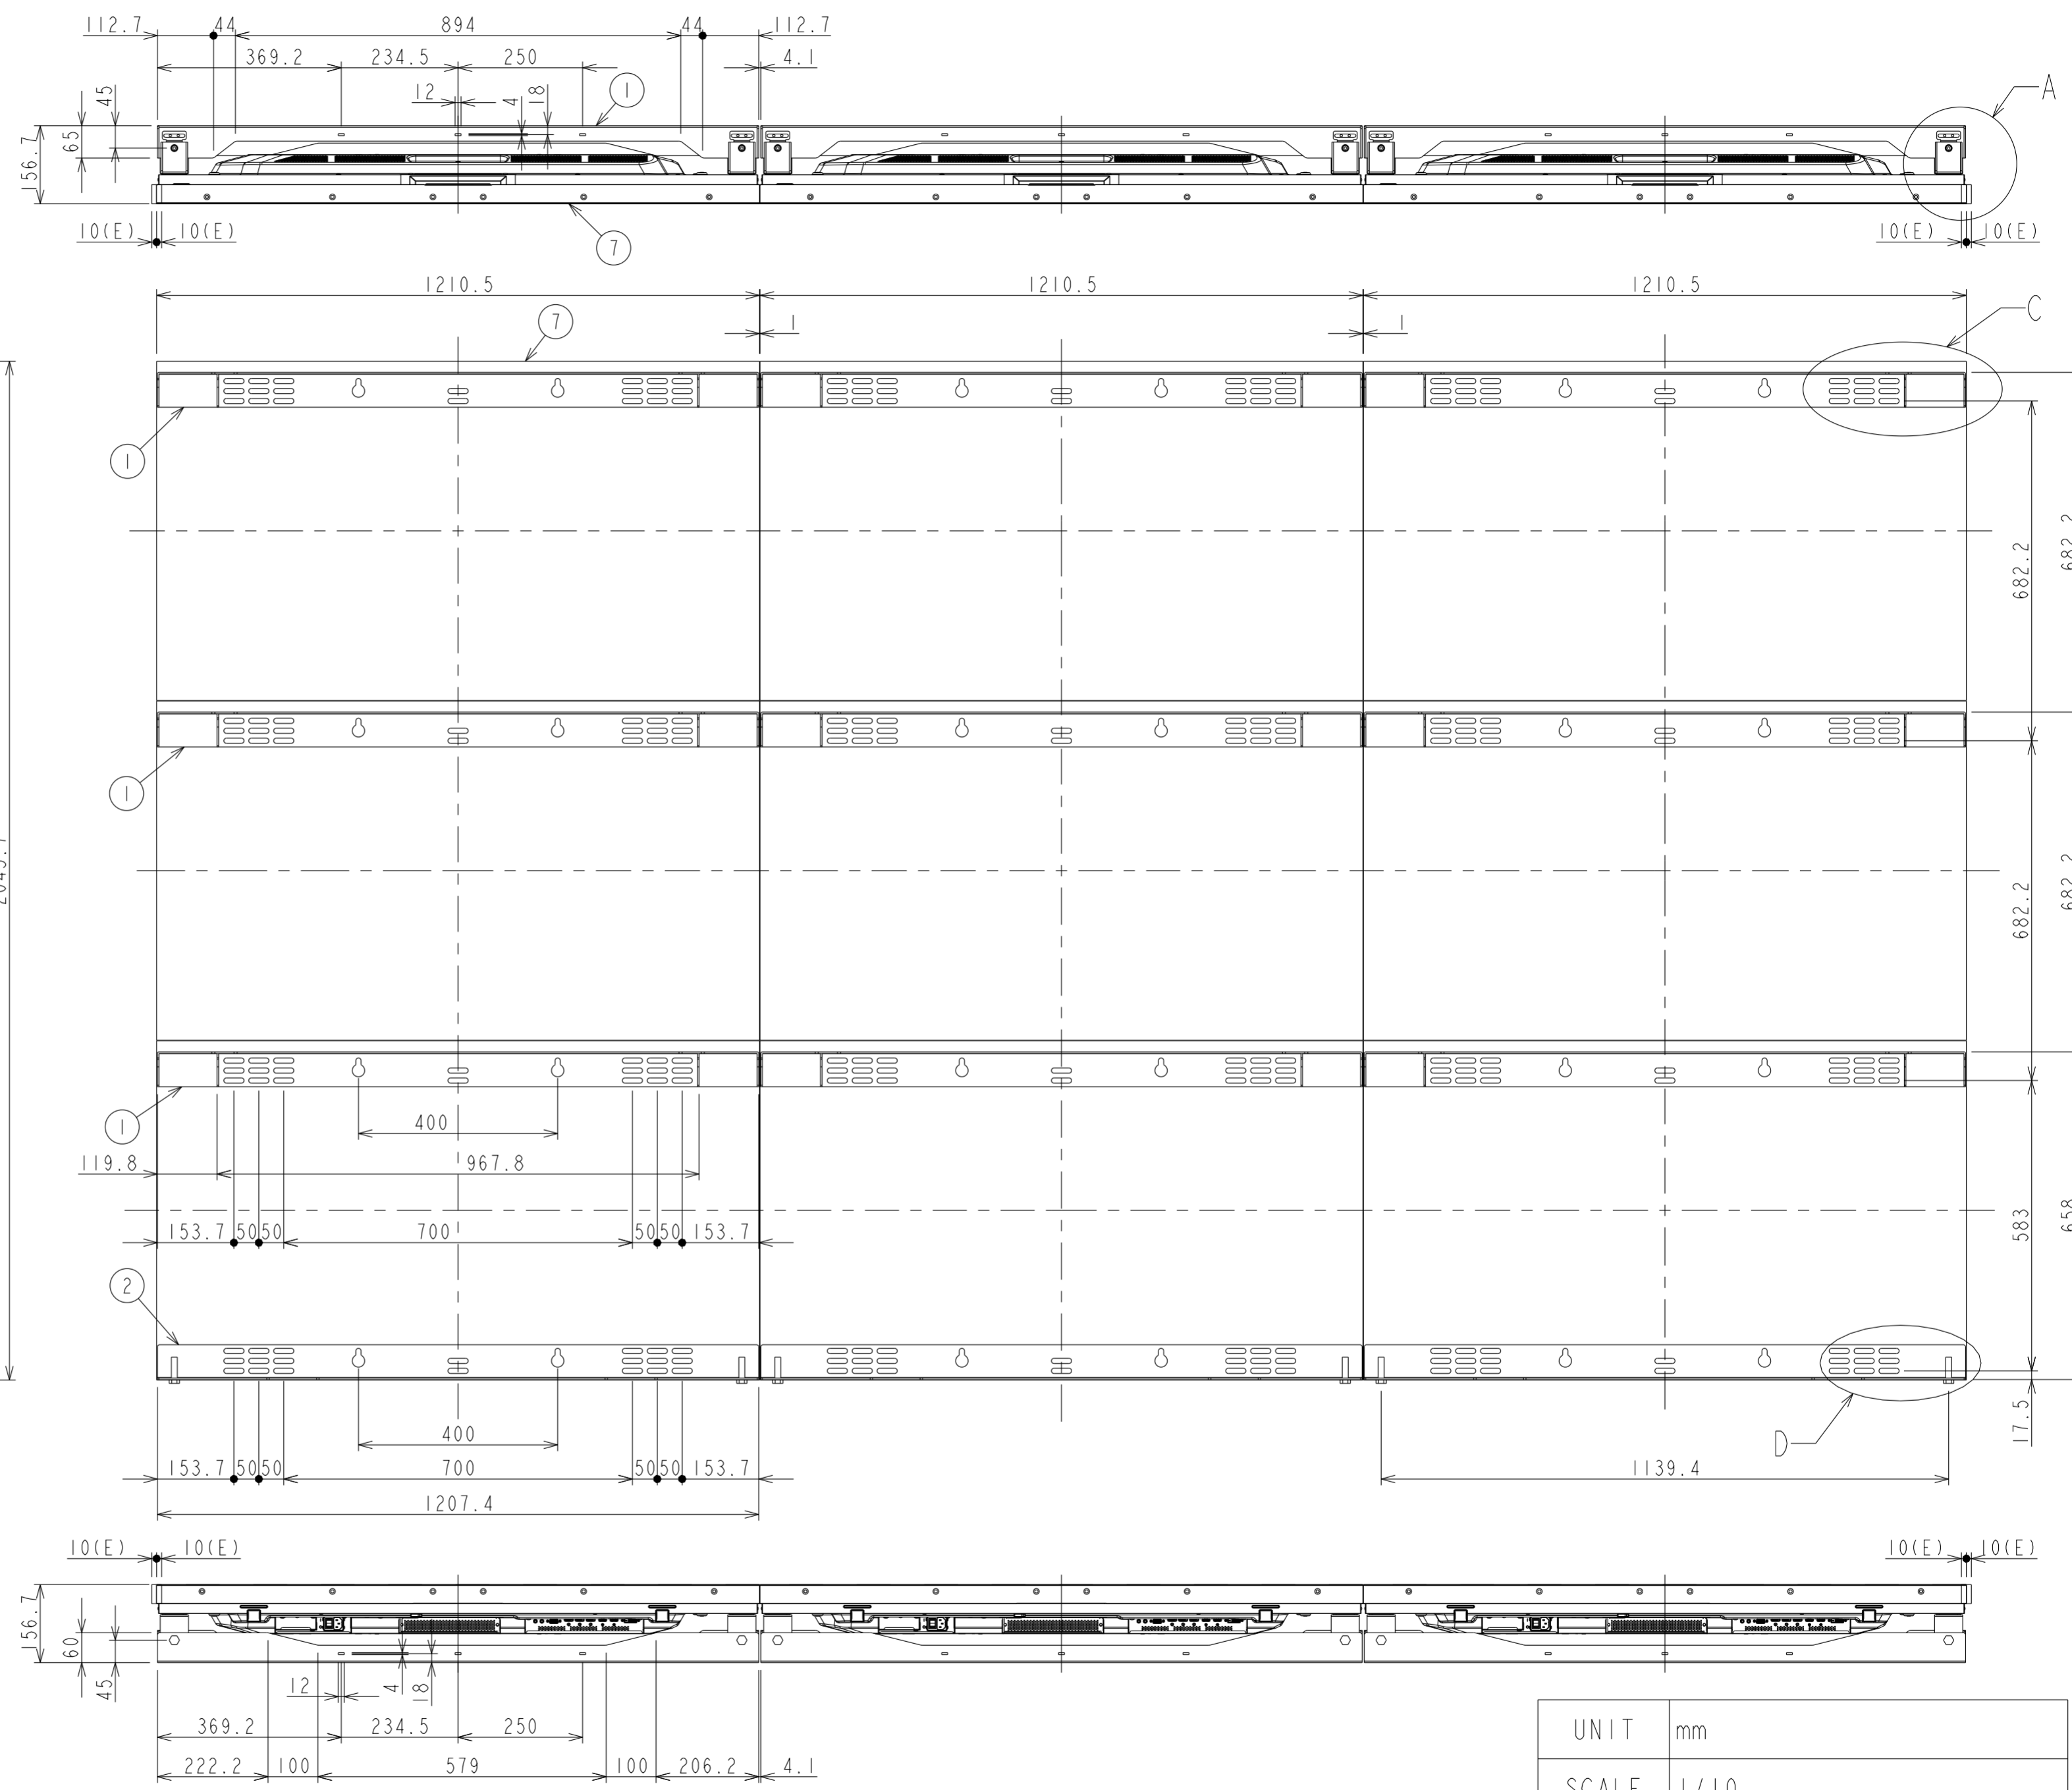

UN552S with WM-55UN-L Installation Drawing

DETAIL of A

DETAIL of B

DETAIL of C

DETAIL of D

1) Dimension (E) shows adjustable range of horizontally.
Dimension (F) shows adjustable range of vertically.
2) Monitor position is shown bottom end in adjustable range.

- Parts
- ① Wall bracket (top)
 - ② Wall bracket (bottom)
 - ③ Monitor bracket (top)
 - ④ Monitor bracket (bottom)
 - ⑤ Adjuster pin
 - ⑥ Stopper
 - ⑦ Monitor

UNIT	mm
SCALE	1/10
MODEL	UN552S with WM-55UN-L
NEC Display Solutions 2019/03/08	