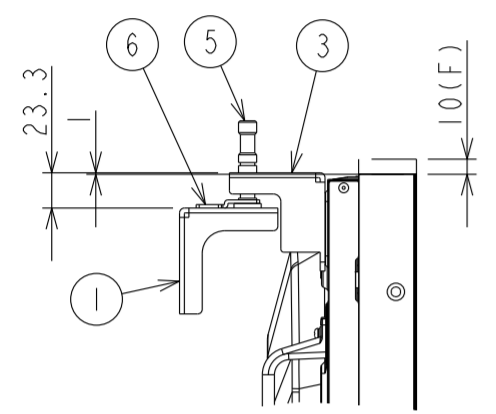

UN552S with WM-55UN-L Installation Drawing

DETAIL of A

DETAIL of B

DETAIL of C

DETAIL of D

1) Dimension (E) shows adjustable range of horizontally.
Dimension (F) shows adjustable range of vertically.
2) Monitor position is shown bottom end in adjustable range.

- Parts
- ① Wall bracket (top)
 - ② Wall bracket (bottom)
 - ③ Monitor bracket (top)
 - ④ Monitor bracket (bottom)
 - ⑤ Adjuster pin
 - ⑥ Stopper
 - ⑦ Monitor

UNIT	mm
SCALE	1/10
MODEL	UN552S with WM-55UN-L
NEC Display Solutions 2019/03/08	