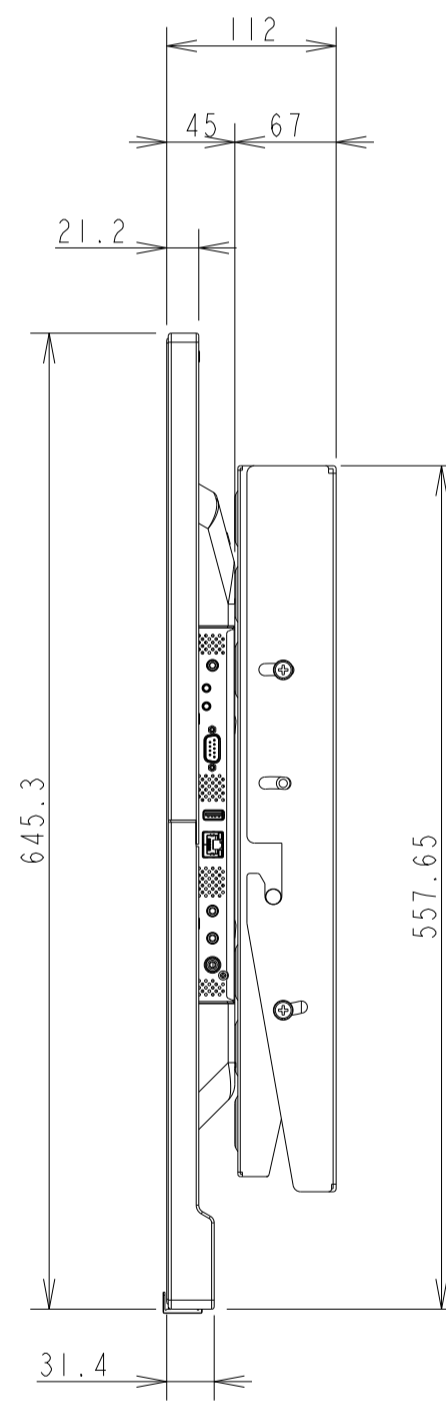

傾斜時

UNIT	: mm
SCALE	: 1/5
MODEL	: C501 with ST-TM50
NEC Display Solutions	
2019/02/20	