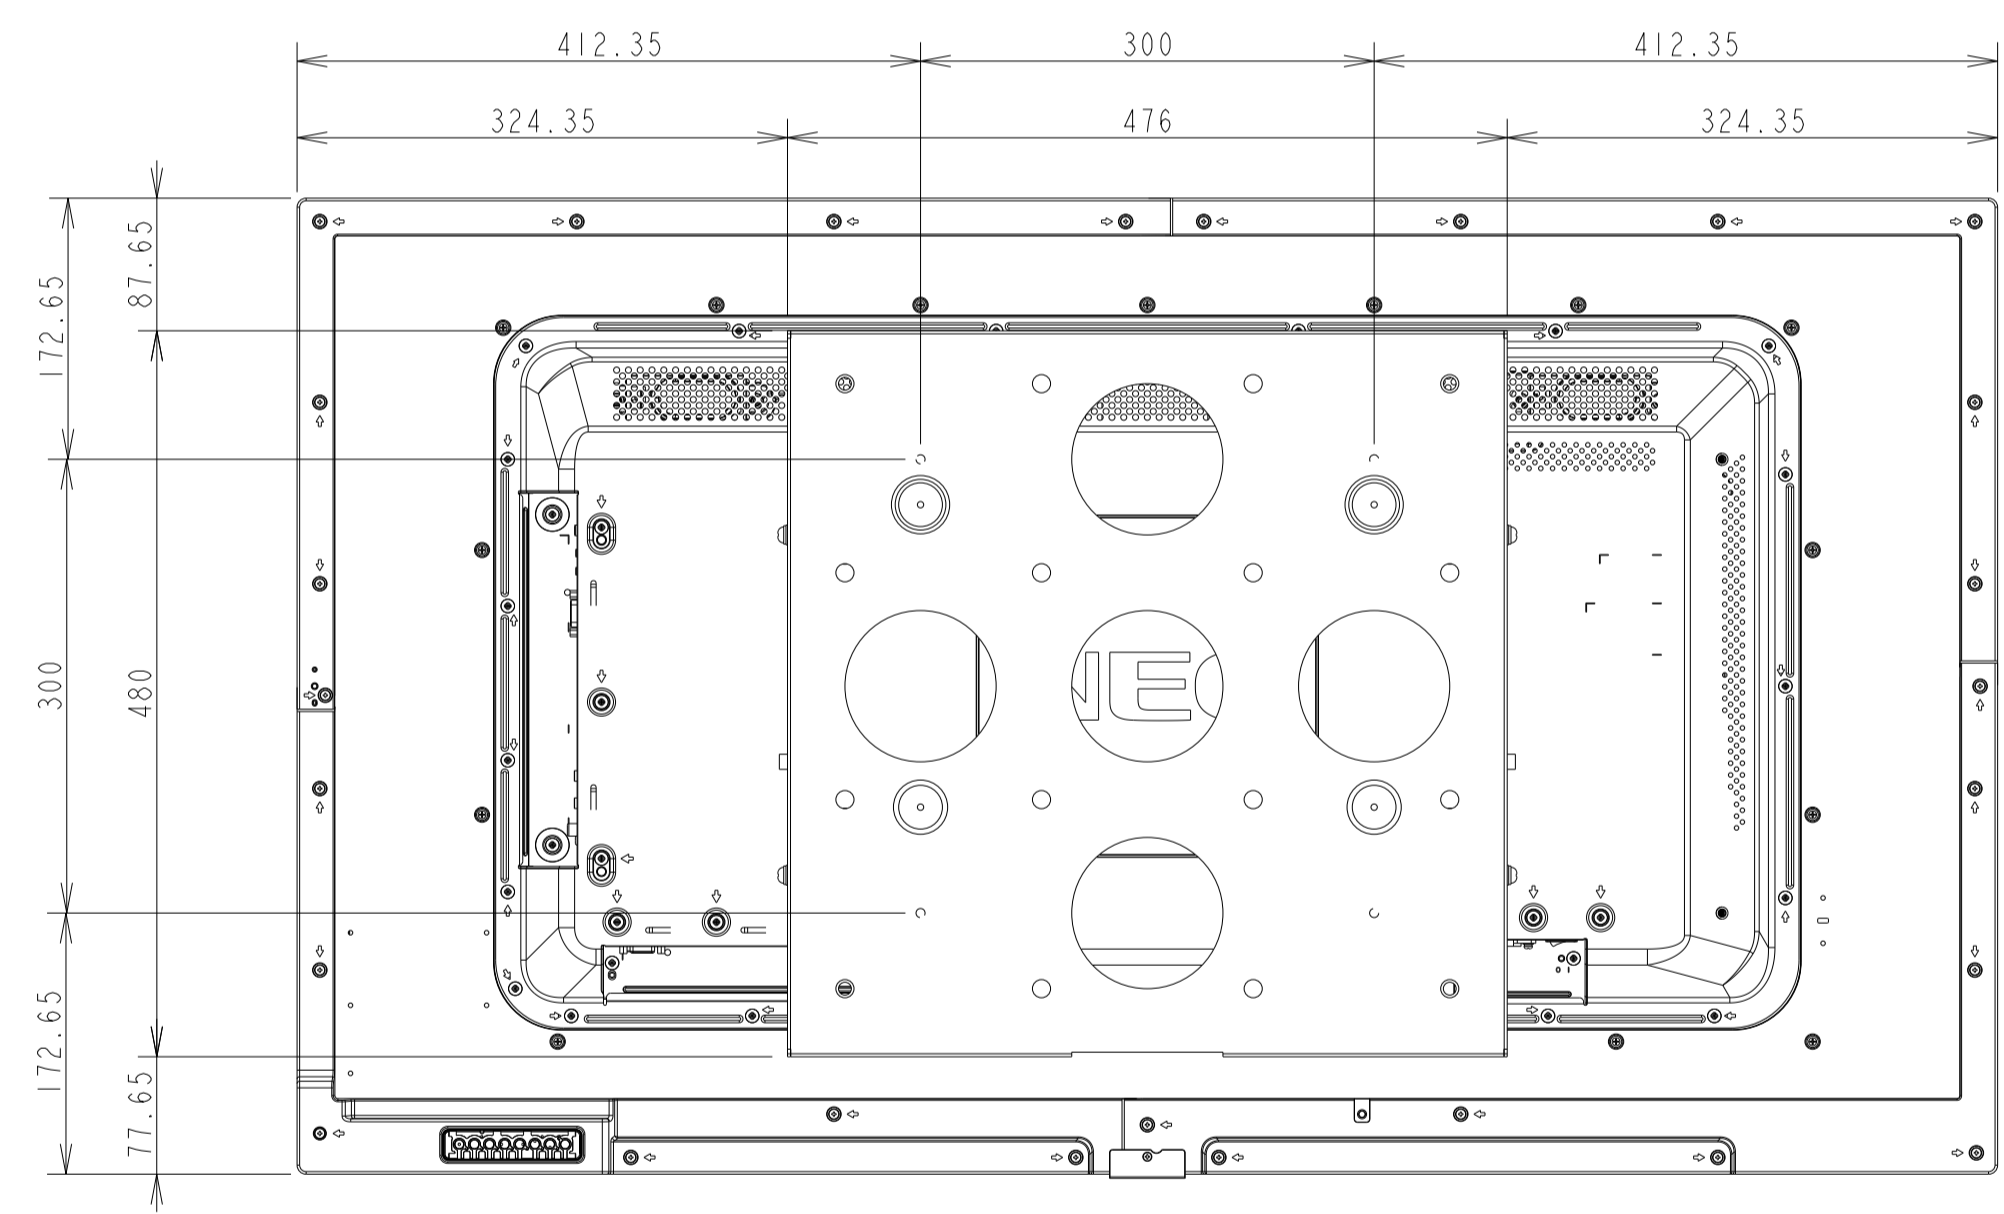

傾斜時

UNIT	: mm
SCALE	: 1/5
MODEL	: C501 with ST-TM50
NEC Display Solutions	
2019/02/20	