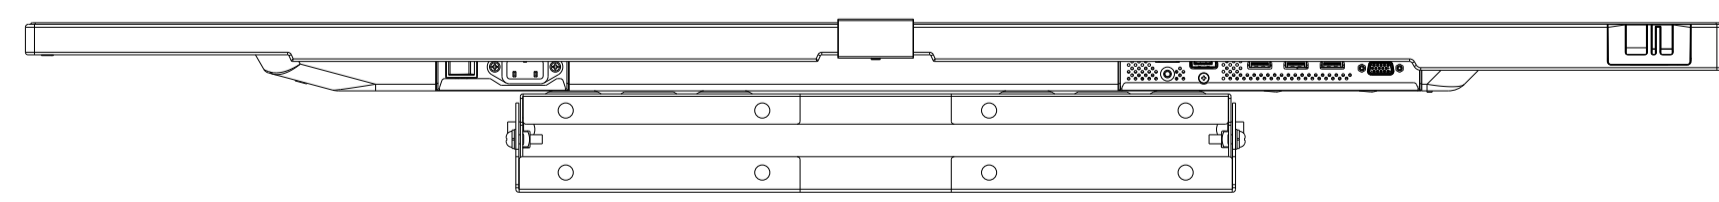

傾斜時

UNIT	: mm
SCALE	: 1/5
MODEL	: C501 with ST-TM50
NEC Display Solutions	
2019/02/20	