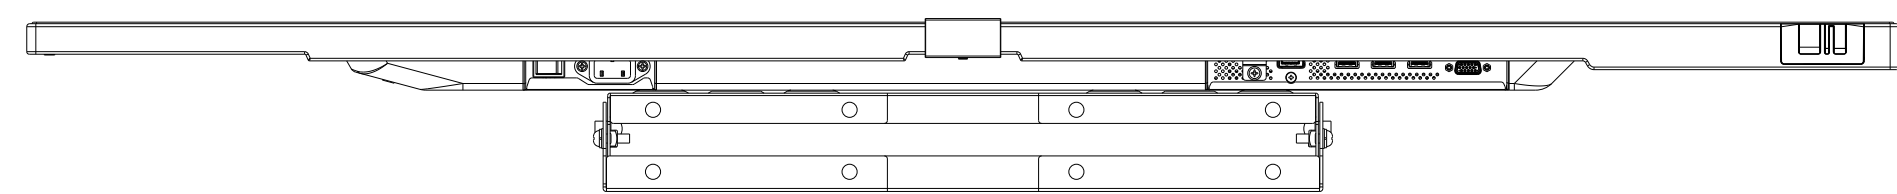

傾斜時

UNIT	: mm
SCALE	: 1/5
MODEL	: C551 with ST-TM50
NEC Display Solutions	
2019/02/20	