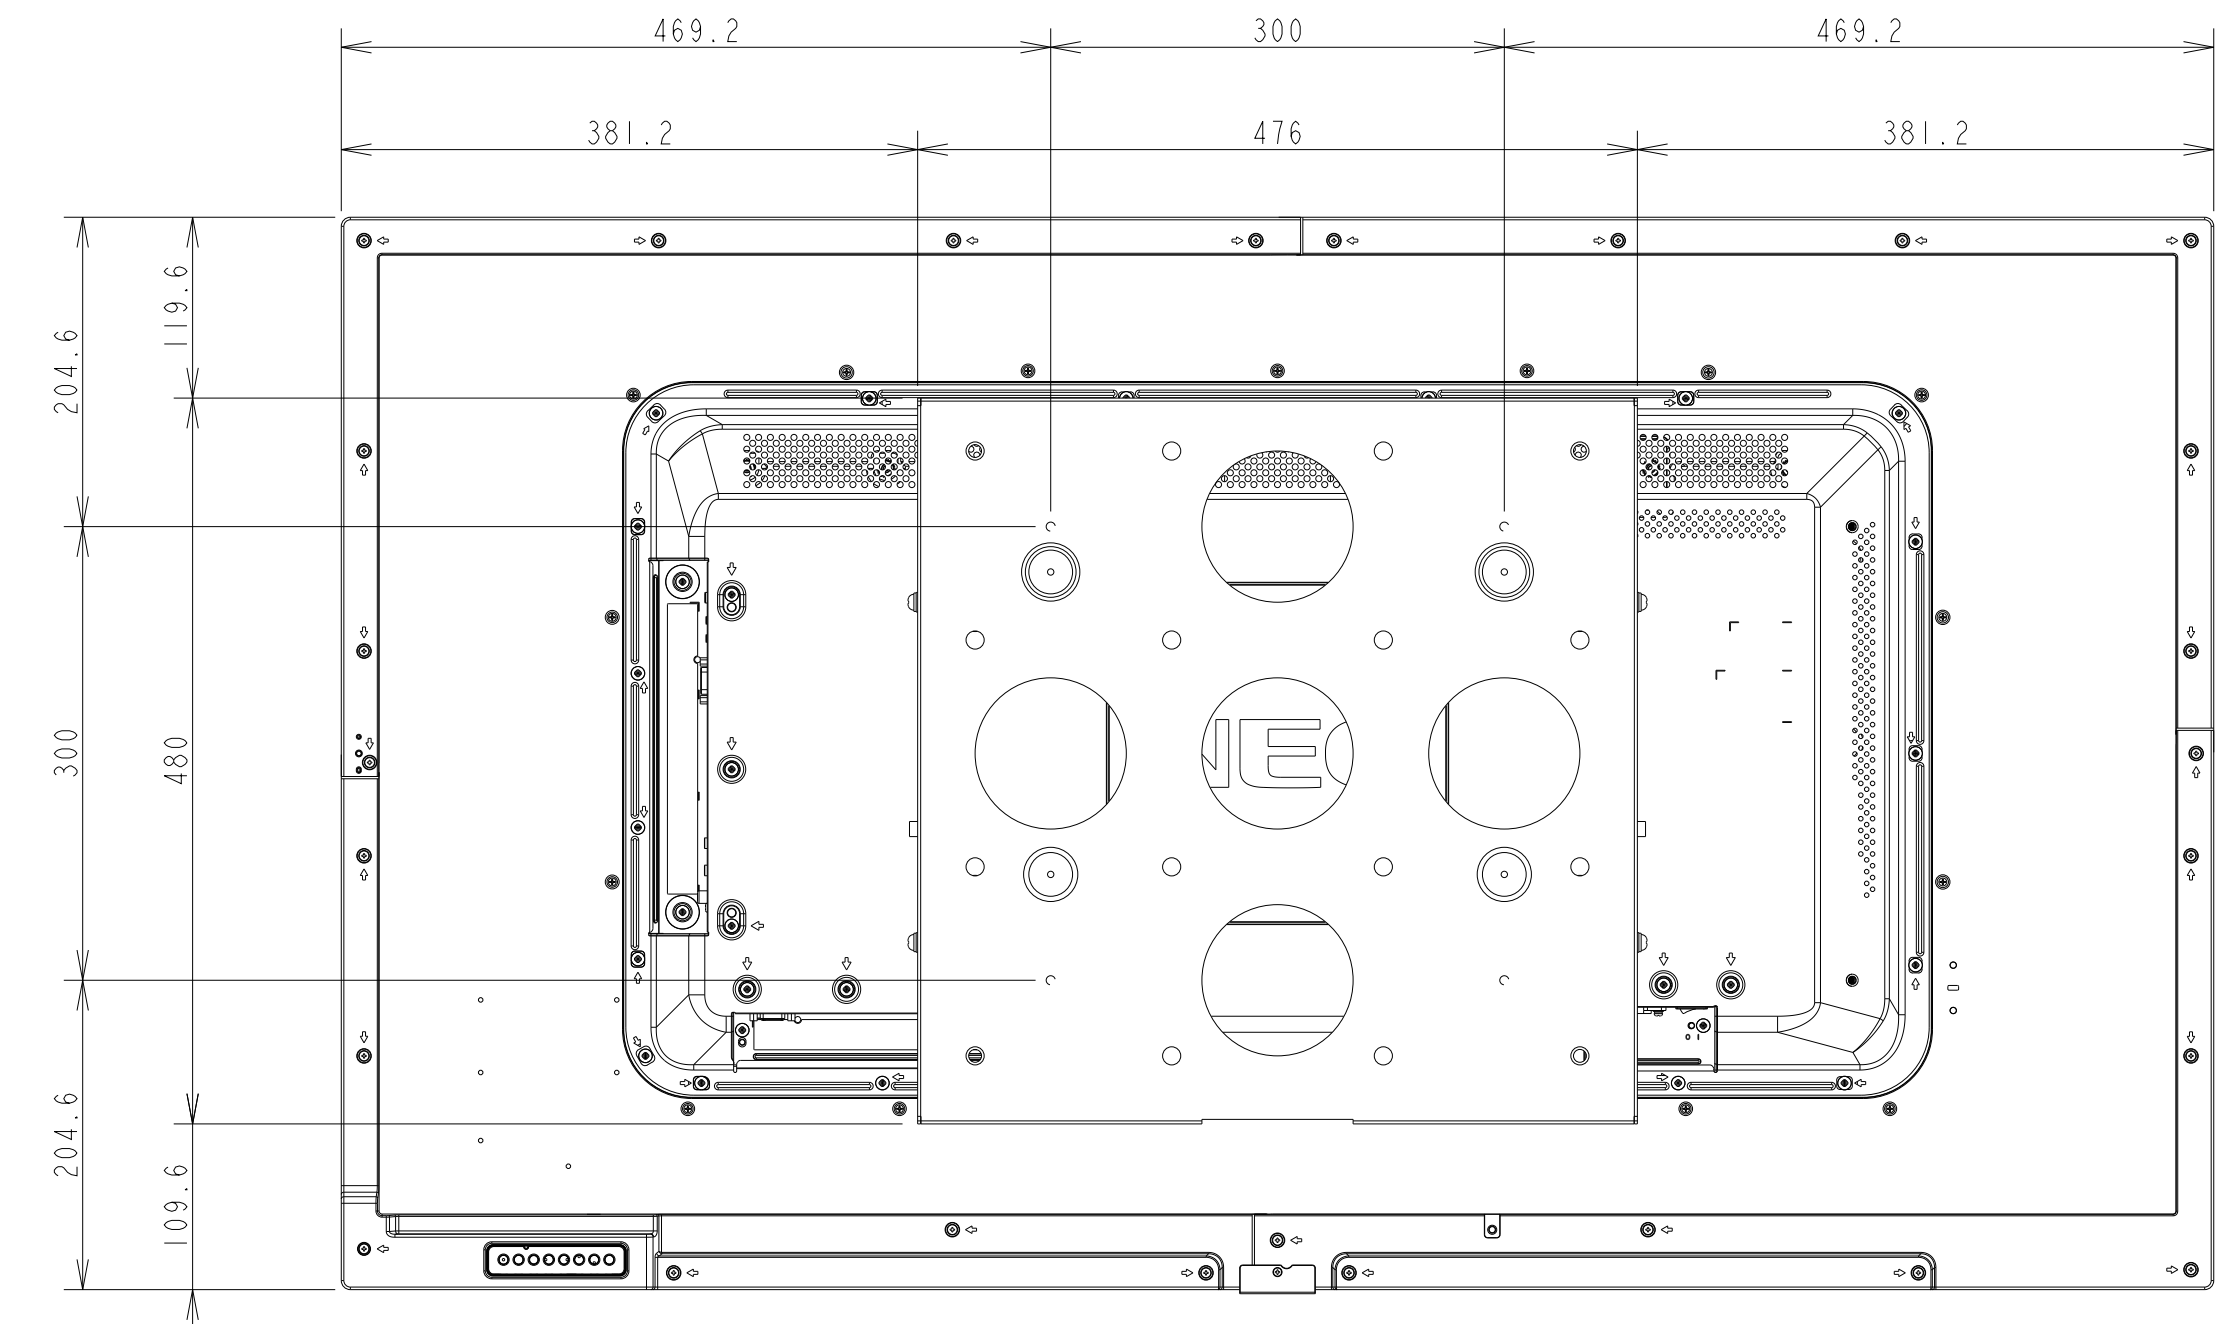

傾斜時

UNIT	: mm
SCALE	: 1/5
MODEL	: C551 with ST-TM50
NEC Display Solutions	
2019/02/20	