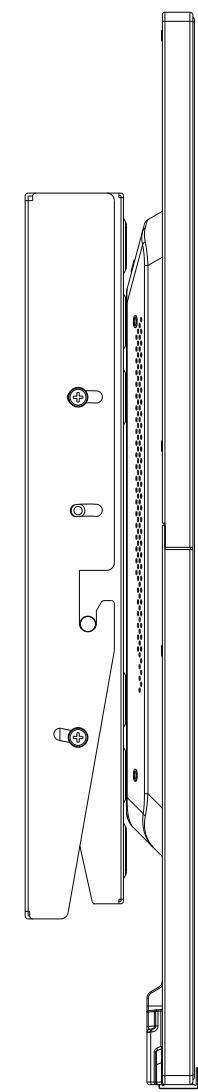

傾斜時

UNIT	: mm
SCALE	: 1/5
MODEL	: C551 with ST-TM50
NEC Display Solutions	
2019/02/20	