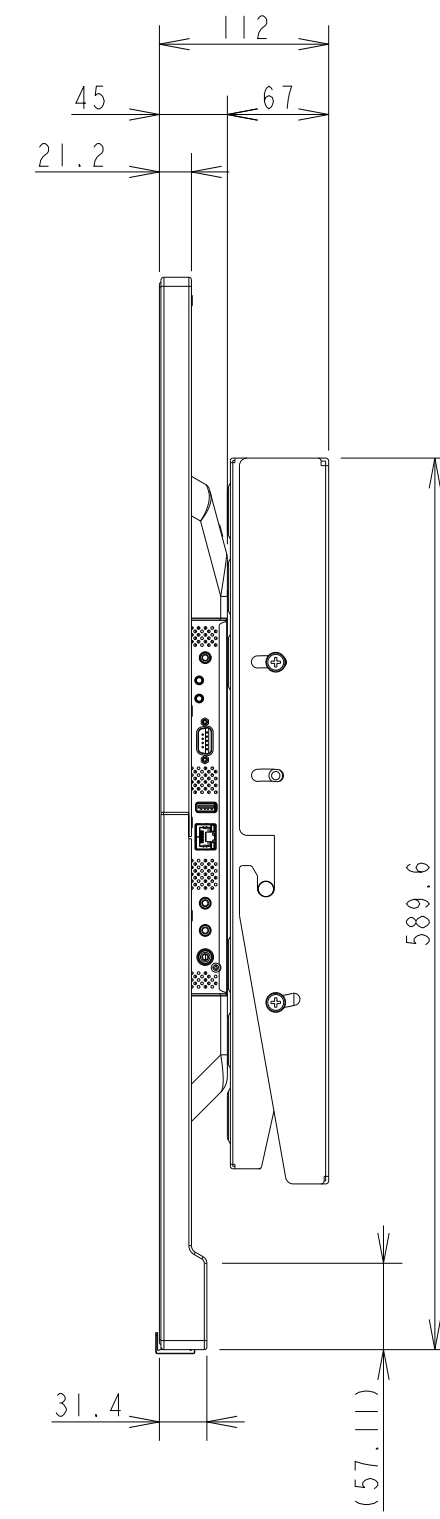

傾斜時

UNIT	: mm
SCALE	: 1/5
MODEL	: C551 with ST-TM50
NEC Display Solutions	
2019/02/20	