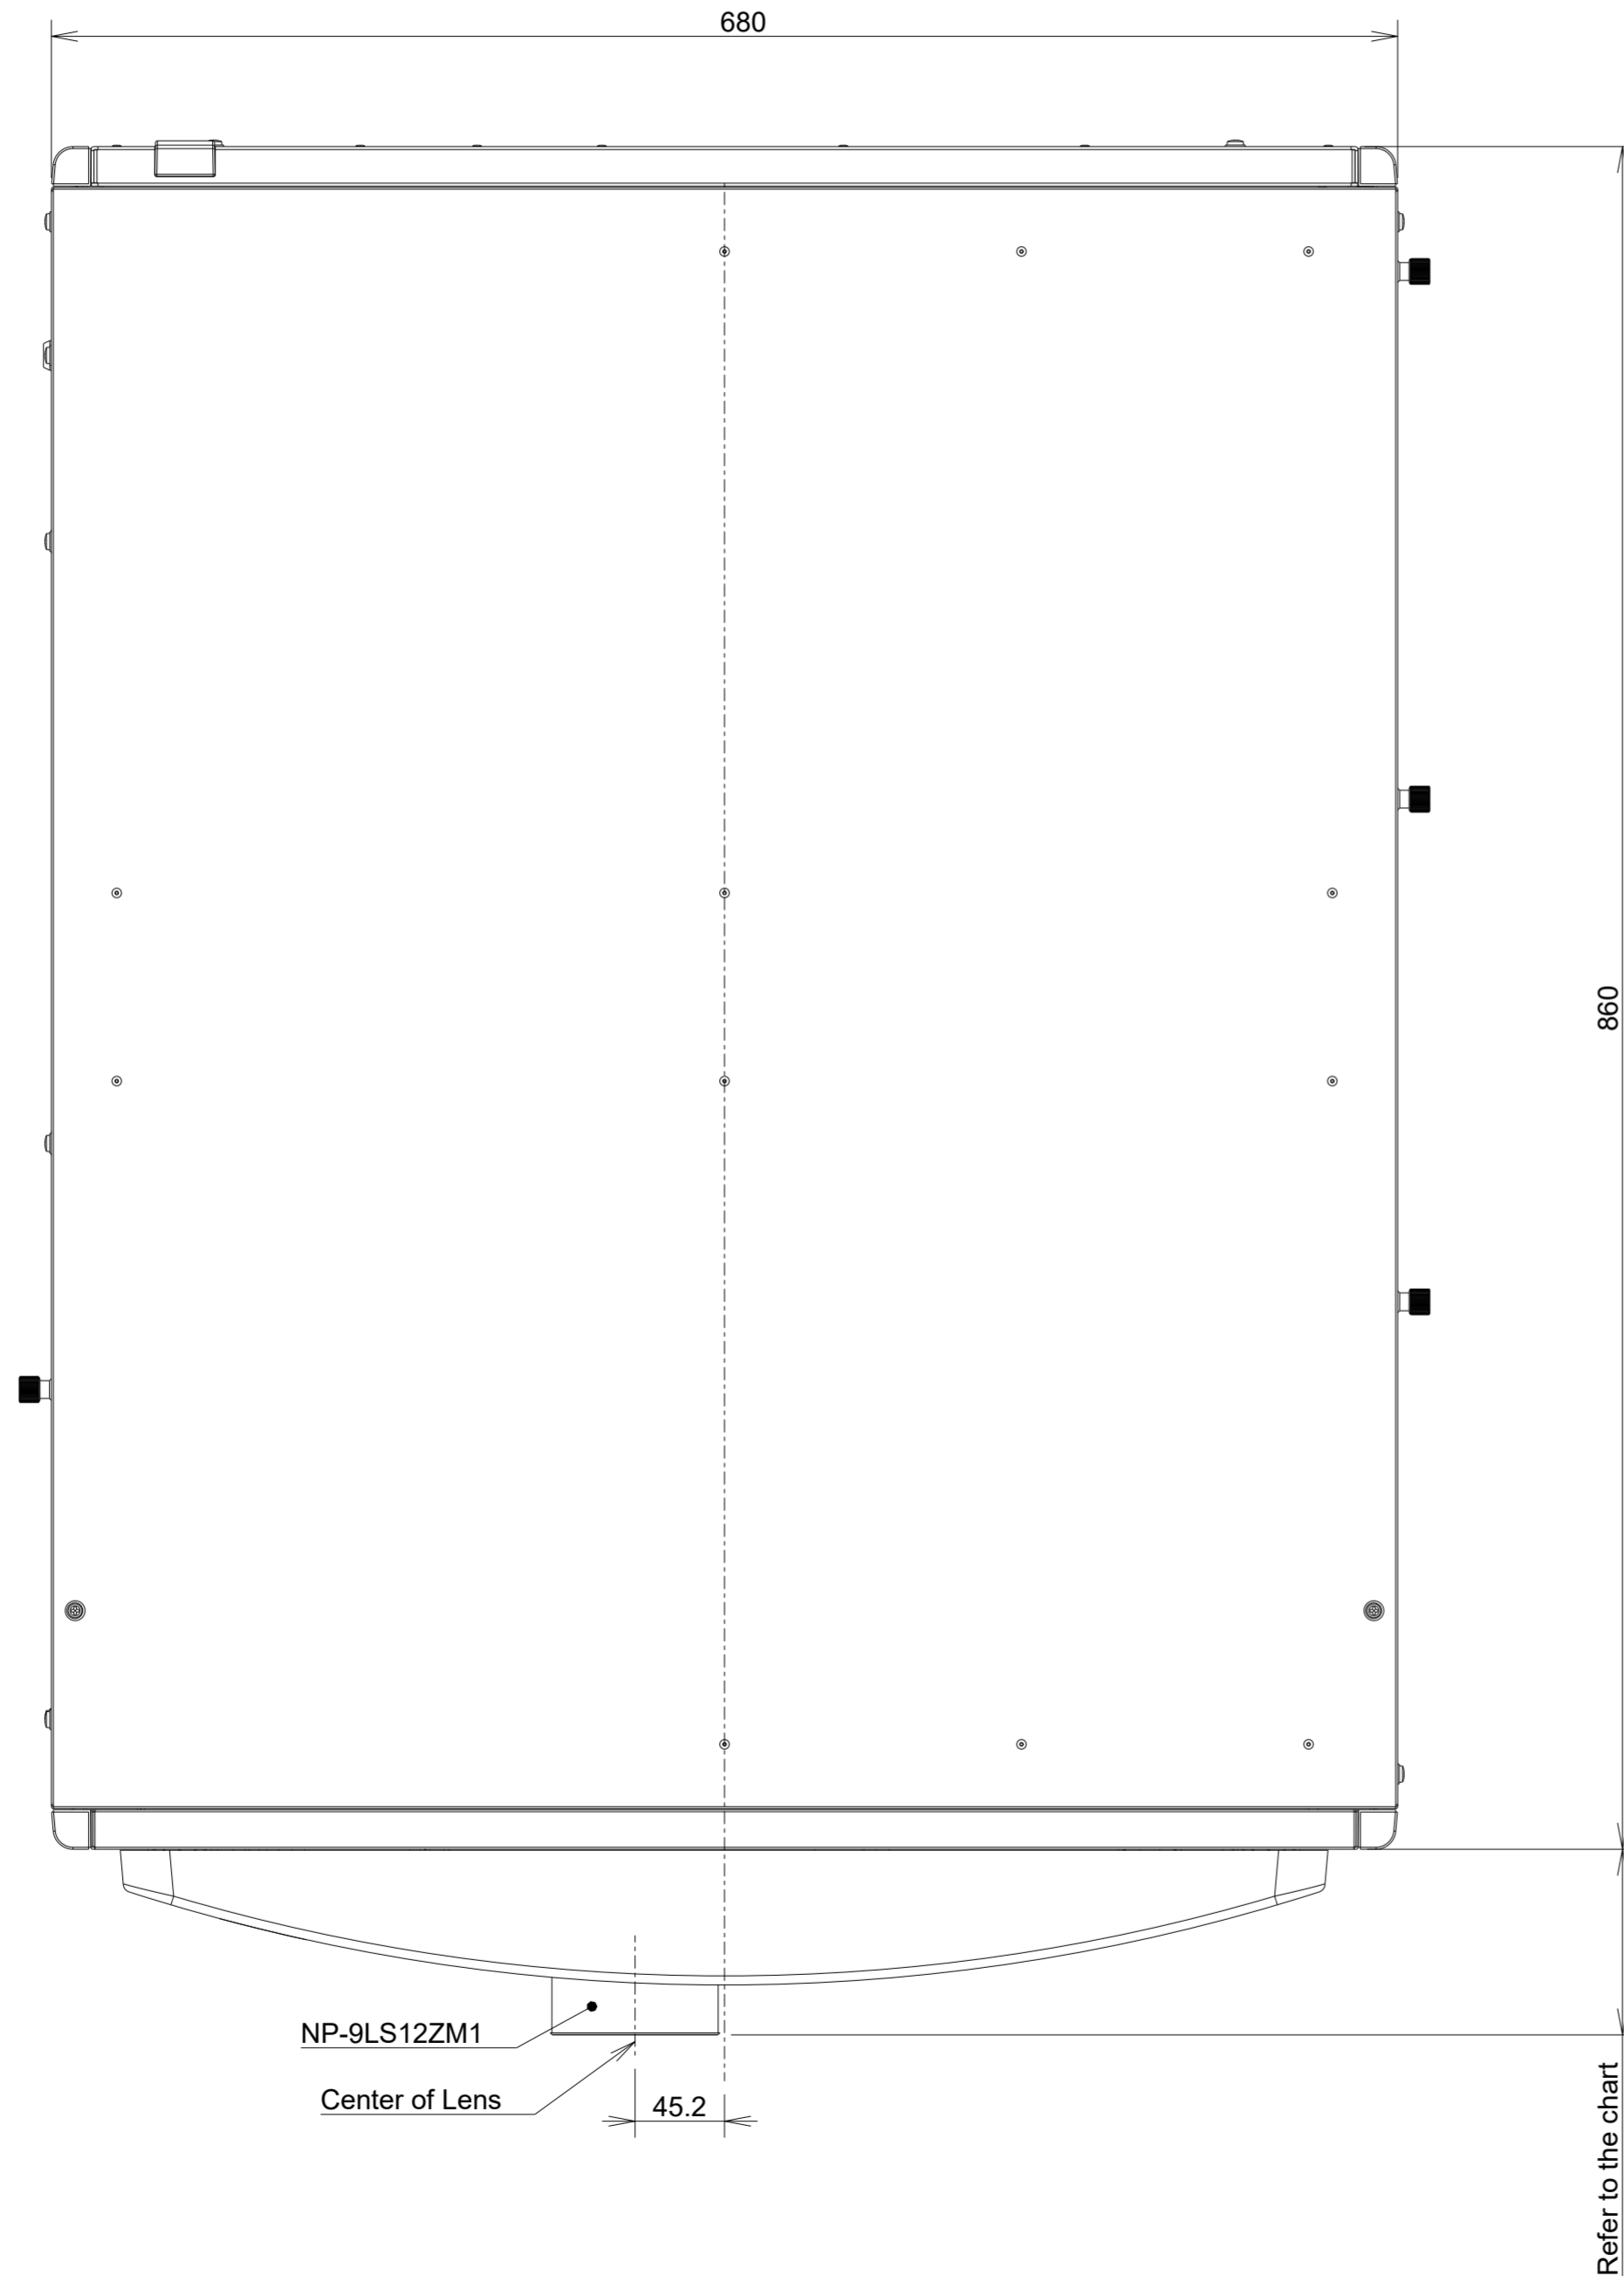

【NP-NC603L Series】

NP-NC603L Series with Option Lens

LENS LOCATION	
LENS	Protruding value (mm)
NP-9LS08ZM1	134
NP-9LS12ZM1	93.8
NP-9LS13ZM1	93.8
NP-9LS16ZM1	93.8
NP-9LS20ZM1	83.7

REV	DESCRIPTION
1	2023.07.04
Sharp NEC Display Solutions, Ltd.	