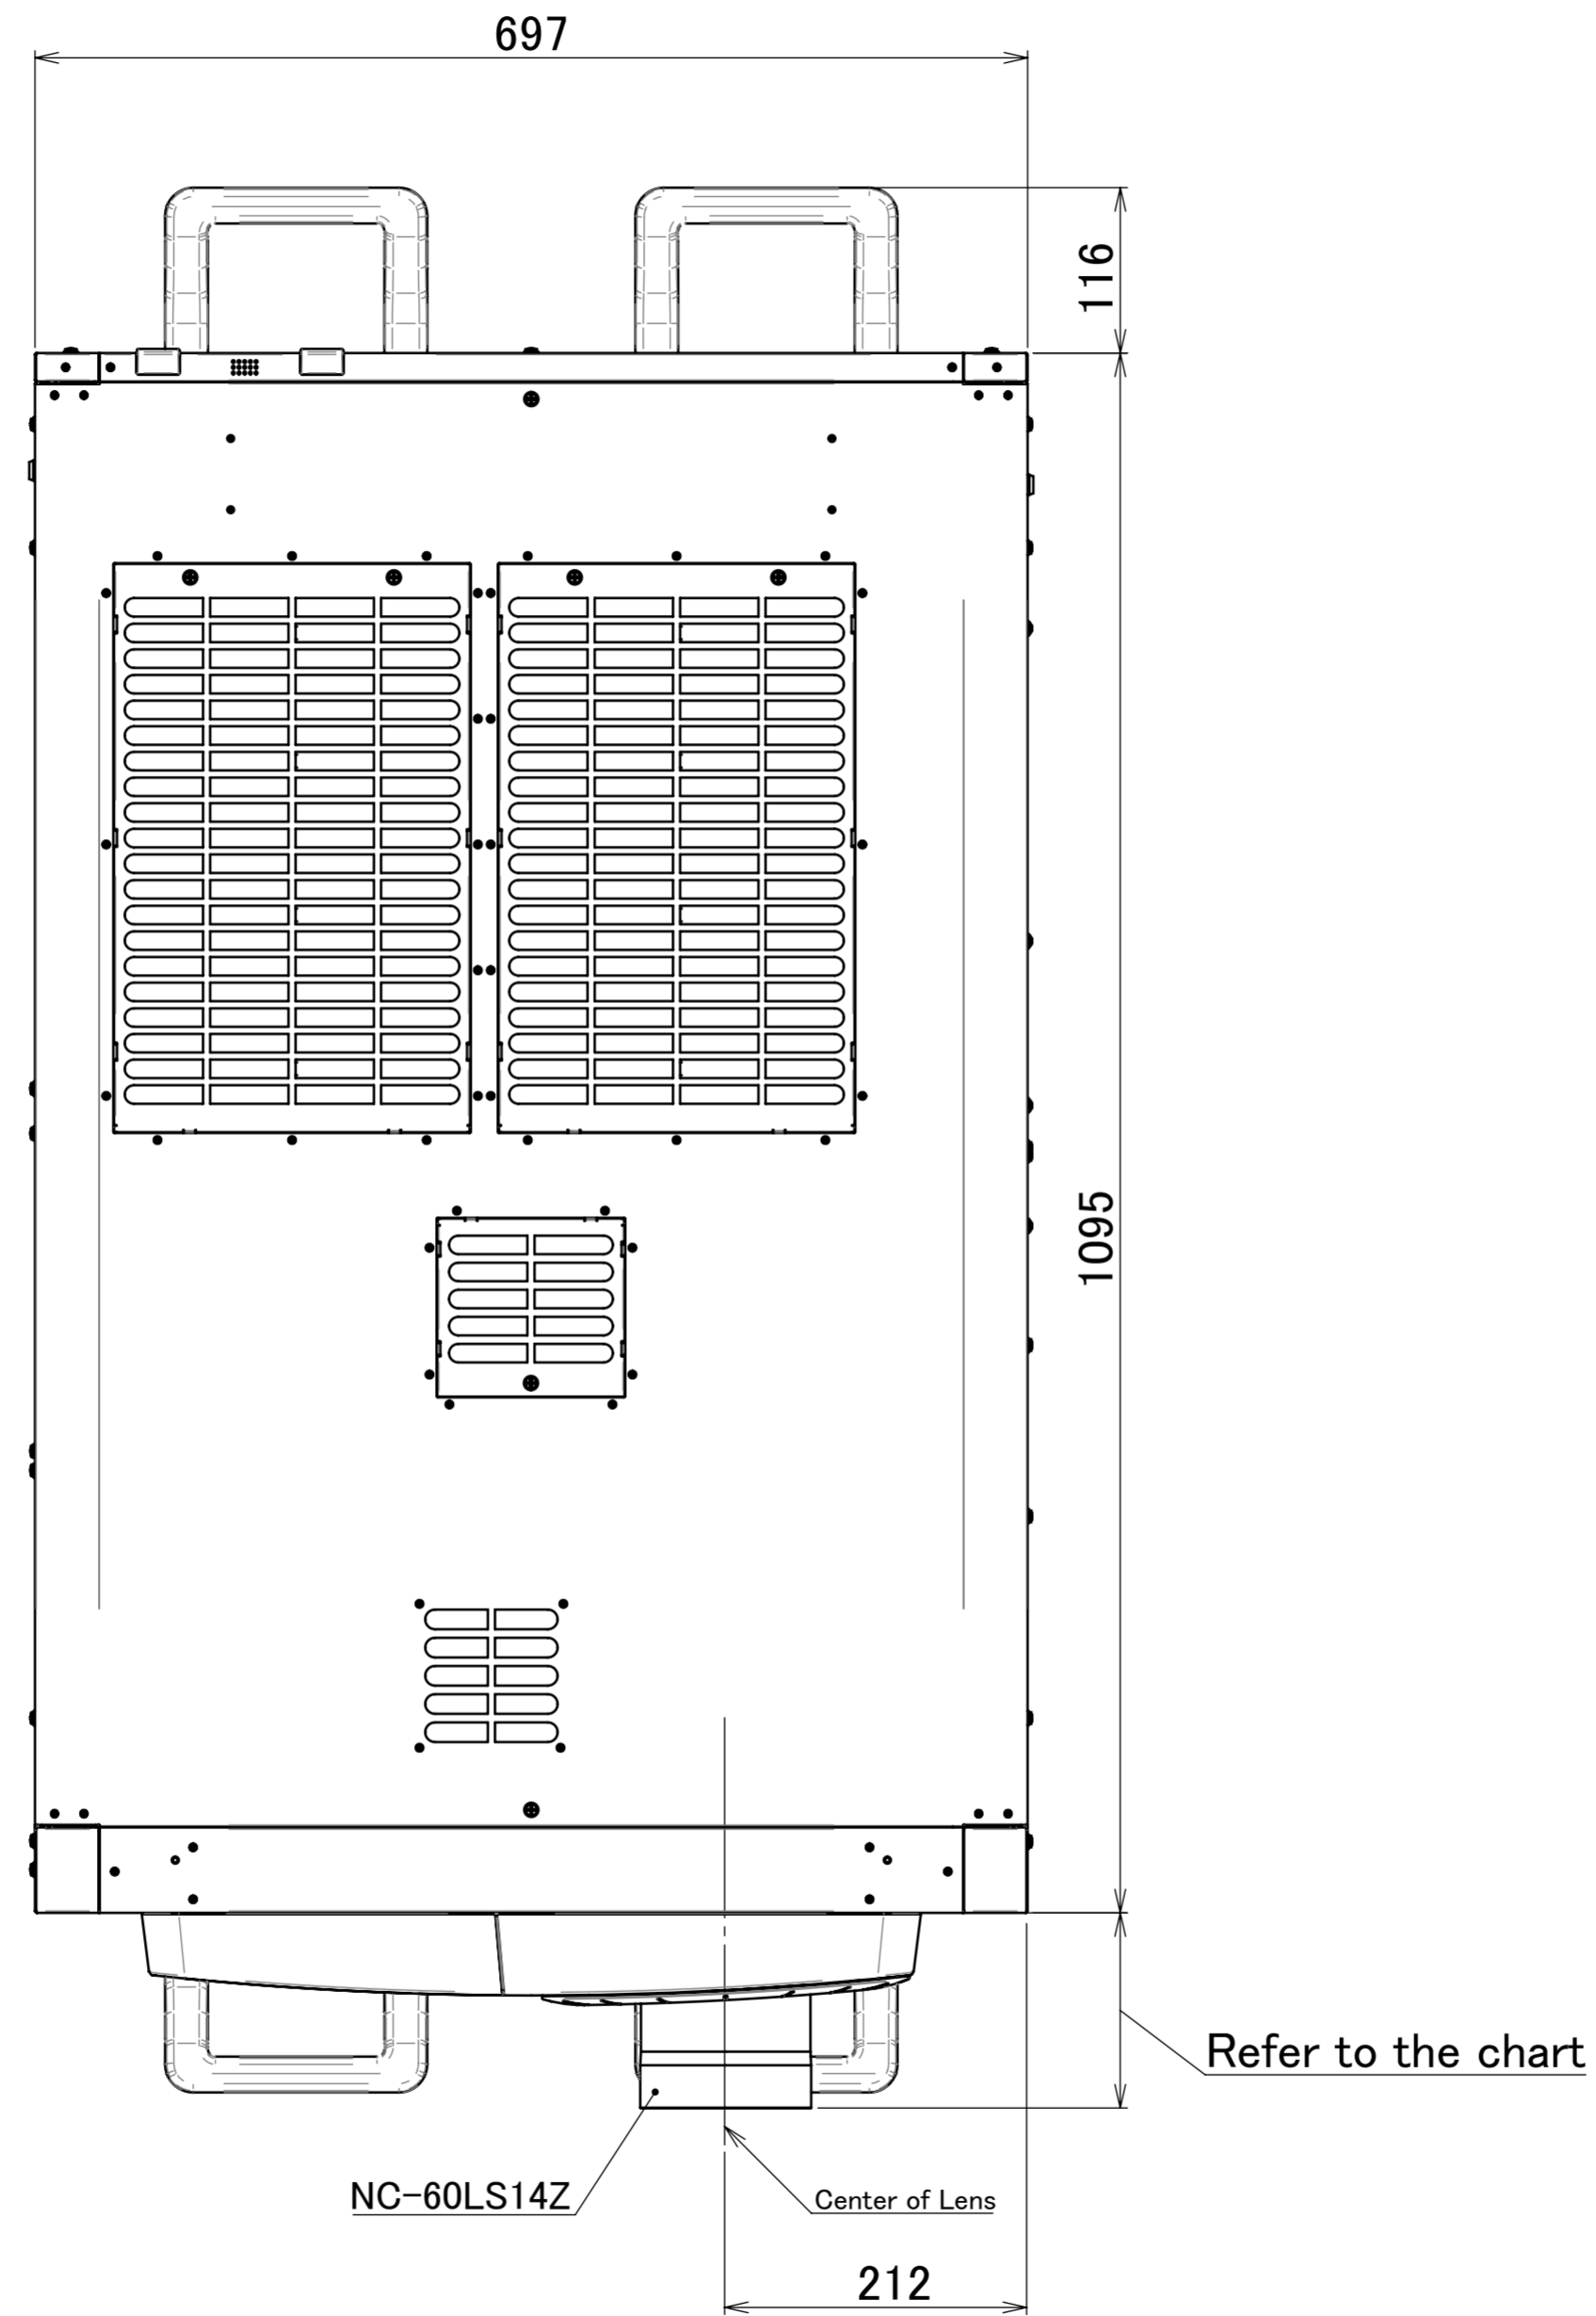

【NP-02HD Series】

NP-02HD Series with Option lens

LENS	Protruding value (mm)
NC-60LS12Z	143
NC-60LS14Z	137
NC-60LS16Z	134
NC-60LS19Z	52
NC-60LS24Z	97
NC-60LS39Z	81
NP-60LS10F	221

REV	DESCRIPTION
1	2019.11.19
2	2020.04.03