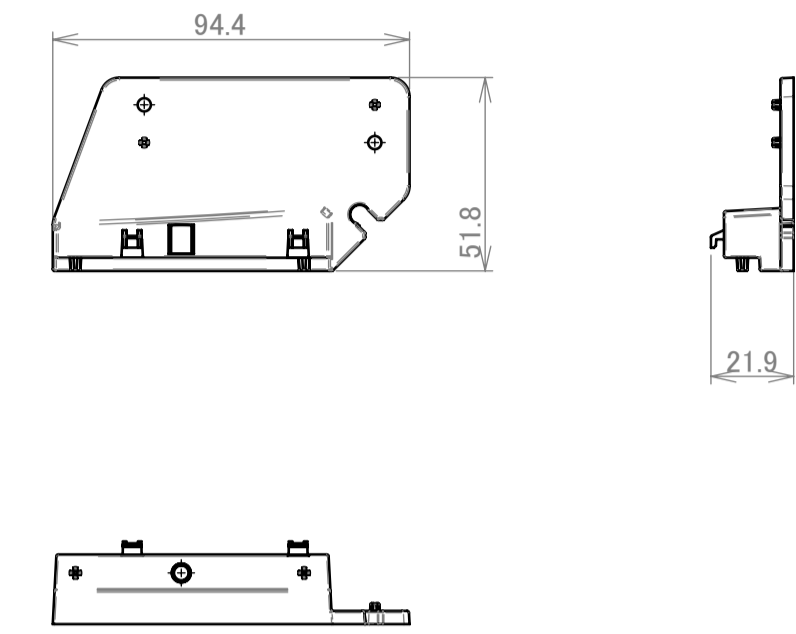

NP-U321H with NP04Wi Drawing

Camera_Unit

Holder P

Cover P

Holder PE

REV	DESCRIPTION
1	2015.06.04

NEC Display Solutions.Ltd.