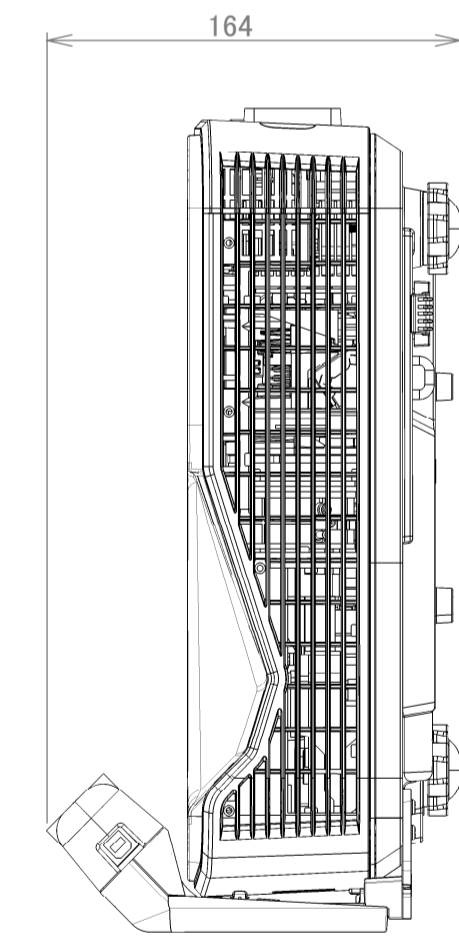

NP-U321H with NP04Wi Drawing

Camera_Unit

Holder P

Cover P

Holder PE

REV	DESCRIPTION
1	2015.06.04

NEC Display Solutions.Ltd.