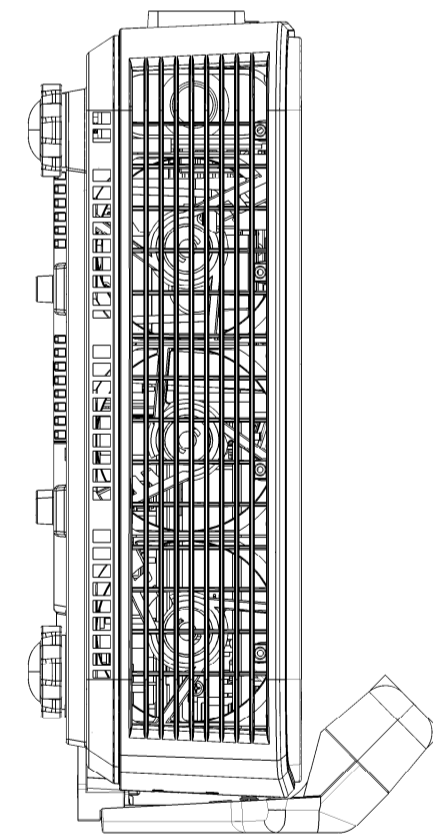

NP-U321H with NP04Wi Drawing

Camera_Unit

Holder P

Cover P

Holder PE

REV	DESCRIPTION
1	2015.06.04

NEC Display Solutions.Ltd.