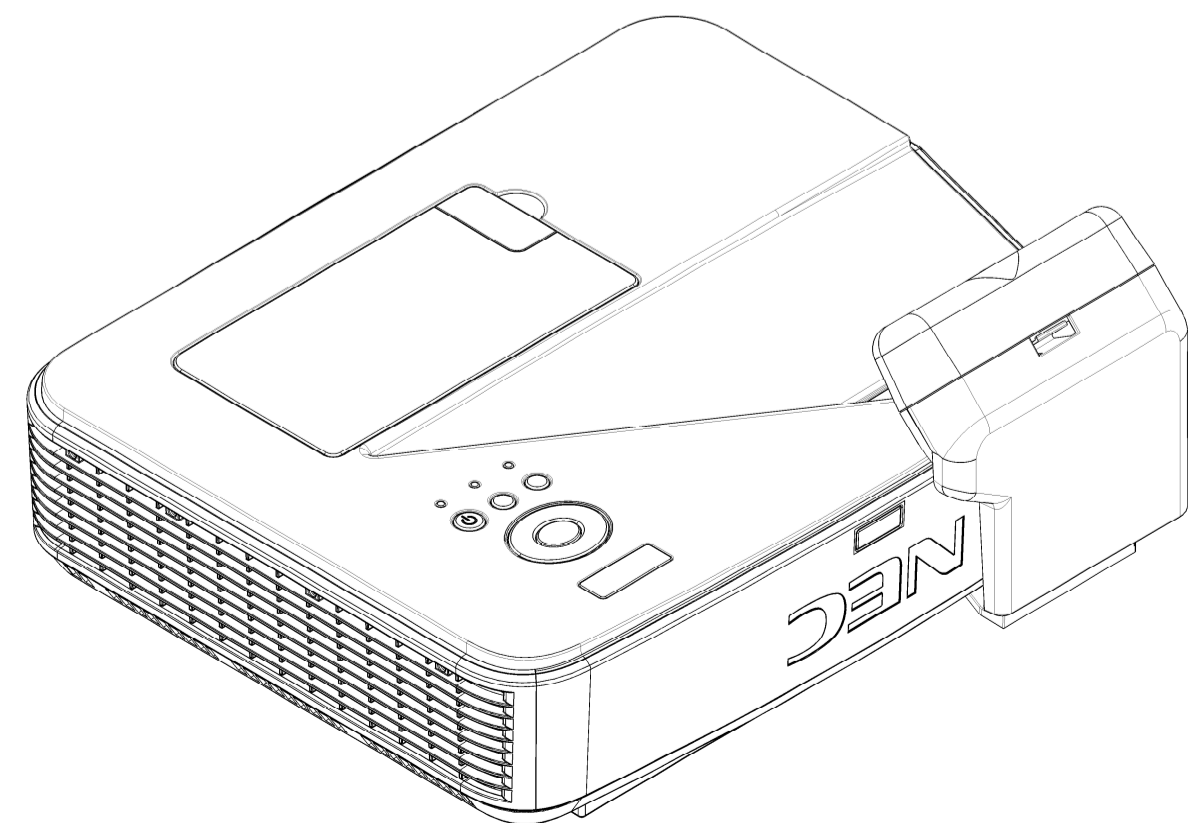

NP-U321H with NP04Wi Drawing

Camera_Unit

Holder P

Cover P

Holder PE

REV	DESCRIPTION
1	2015.06.04

NEC Display Solutions.Ltd.