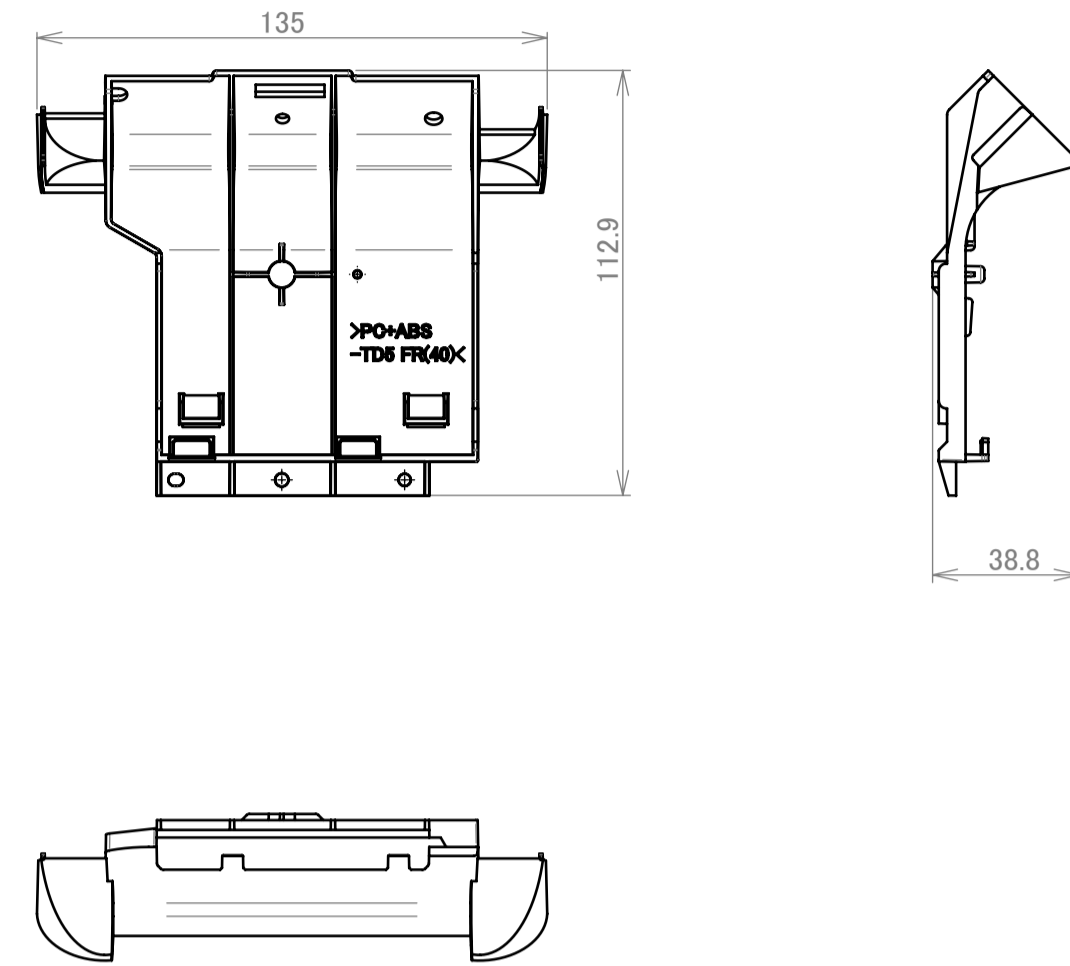

NP-U321H with NP04Wi Drawing

Camera_Unit

Holder P

Cover P

Holder PE

REV	DESCRIPTION
1	2015.06.04

NEC Display Solutions.Ltd.