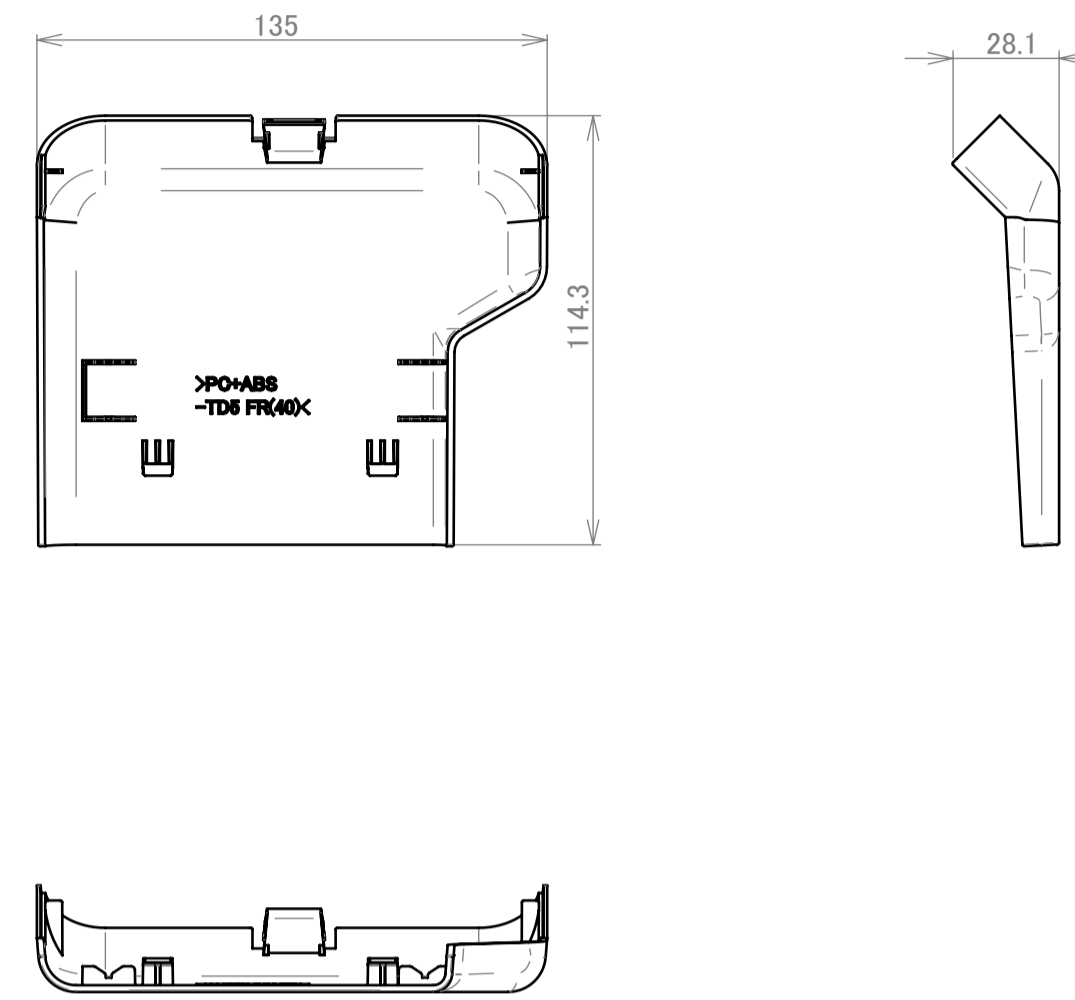

NP-U321H with NP04Wi Drawing

Camera_Unit

Holder P

Cover P

Holder PE

REV	DESCRIPTION
1	2015.06.04

NEC Display Solutions.Ltd.