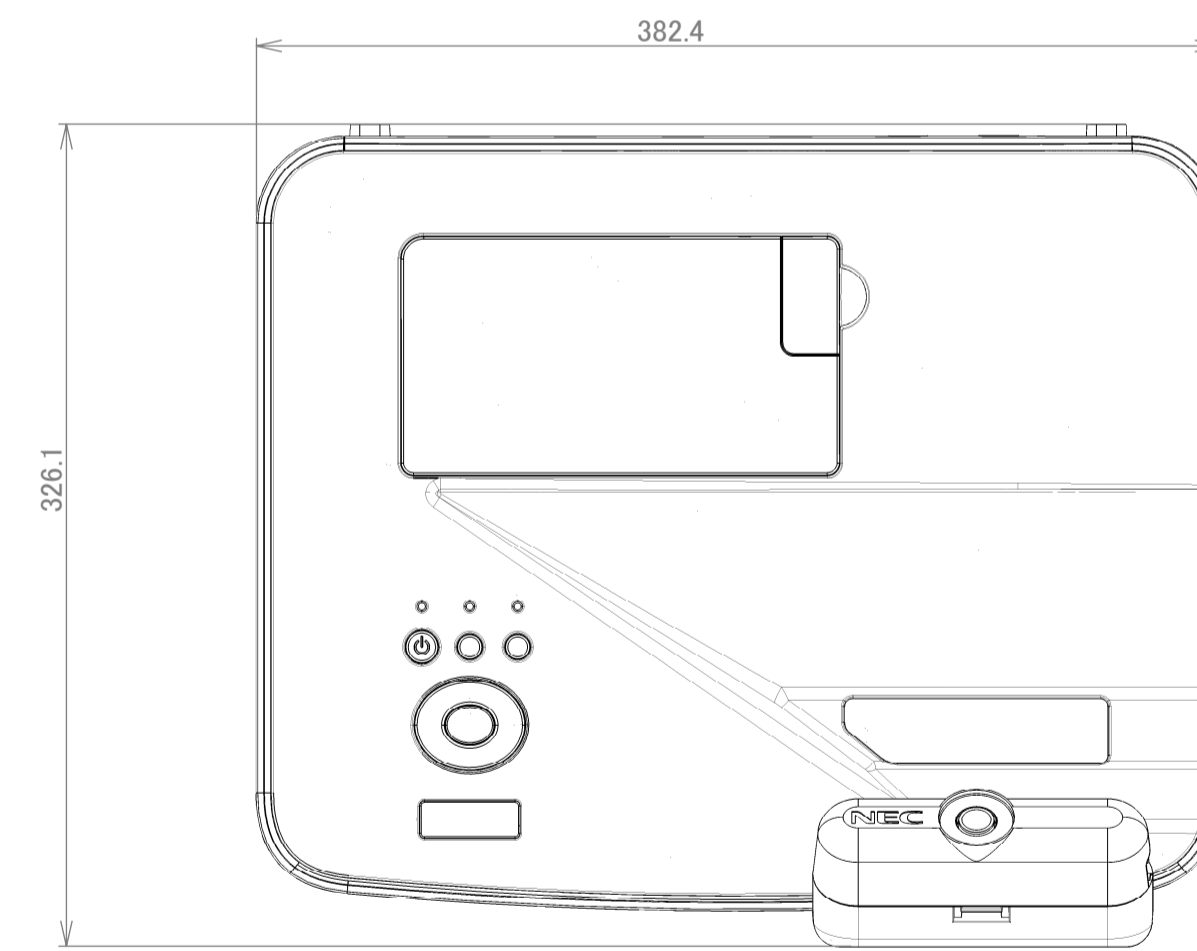

NP-U321H with NP04Wi Drawing

Camera_Unit

Holder P

Cover P

Holder PE

REV	DESCRIPTION
1	2015.06.04

NEC Display Solutions.Ltd.