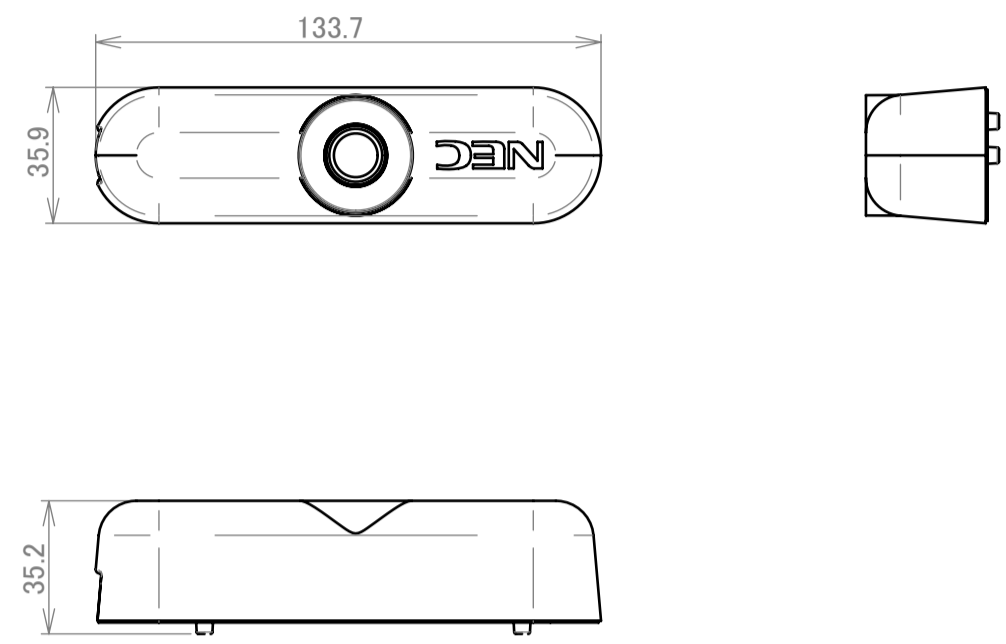

NP-U321H with NP04Wi Drawing

Camera_Unit

Holder P

Cover P

Holder PE

REV	DESCRIPTION
1	2015.06.04

NEC Display Solutions.Ltd.