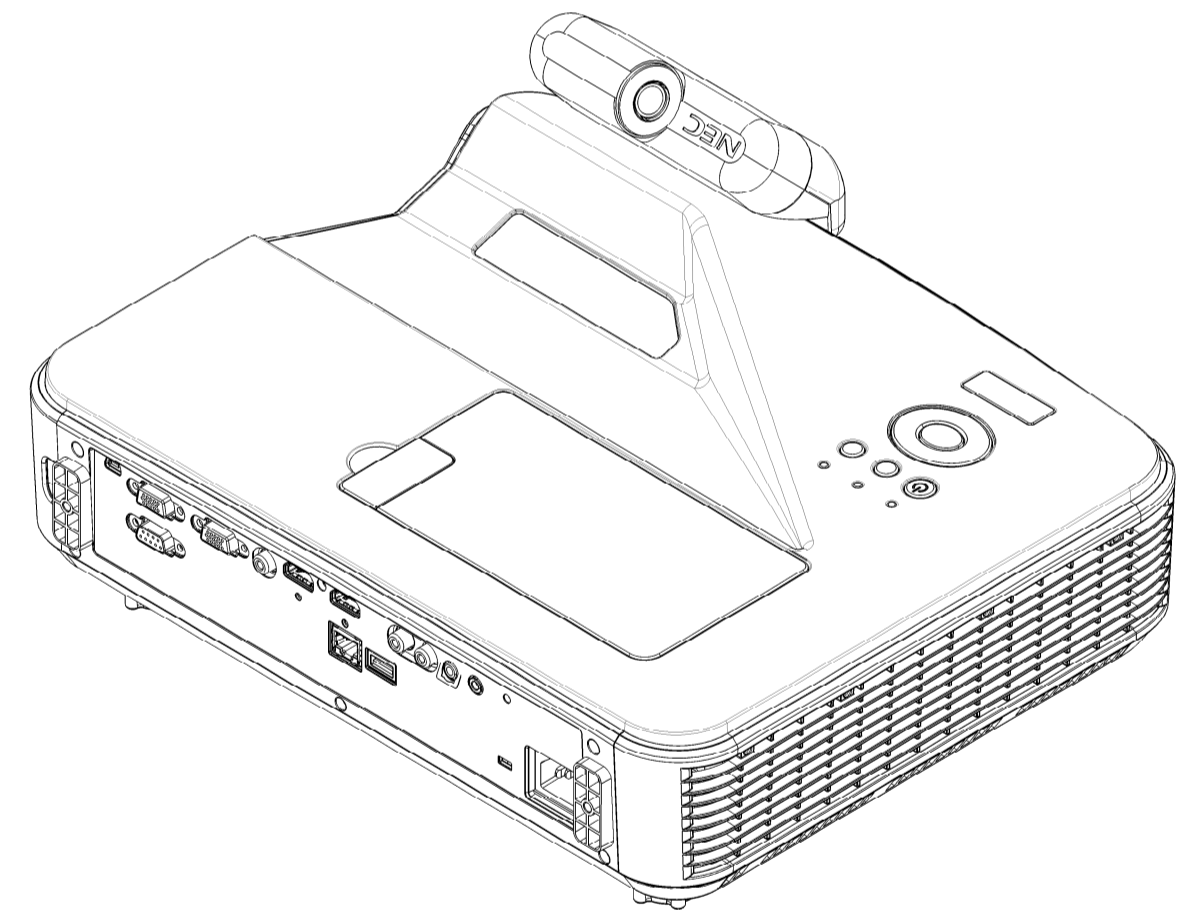

NP-U321H with NP04Wi Drawing

Camera_Unit

Holder P

Cover P

Holder PE

REV	DESCRIPTION
1	2015.06.04

NEC Display Solutions.Ltd.