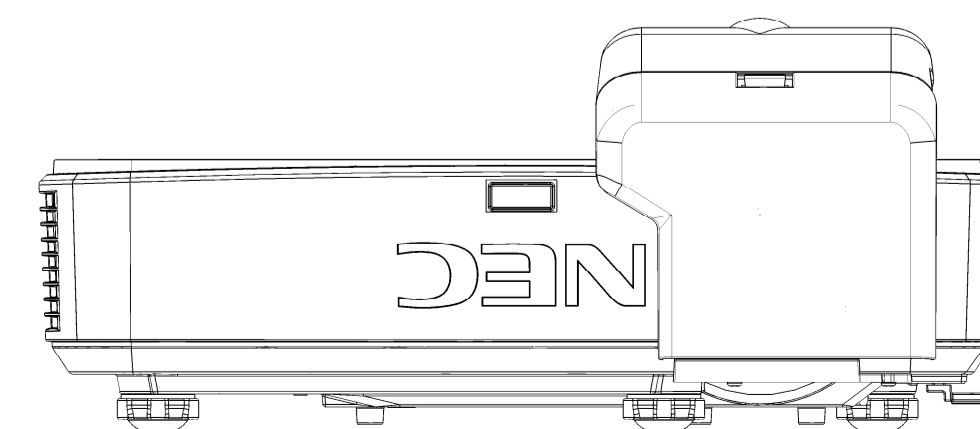

NP-U321H with NP04Wi Drawing

Camera_Unit

Holder P

Cover P

Holder PE

REV	DESCRIPTION
1	2015.06.04

NEC Display Solutions.Ltd.